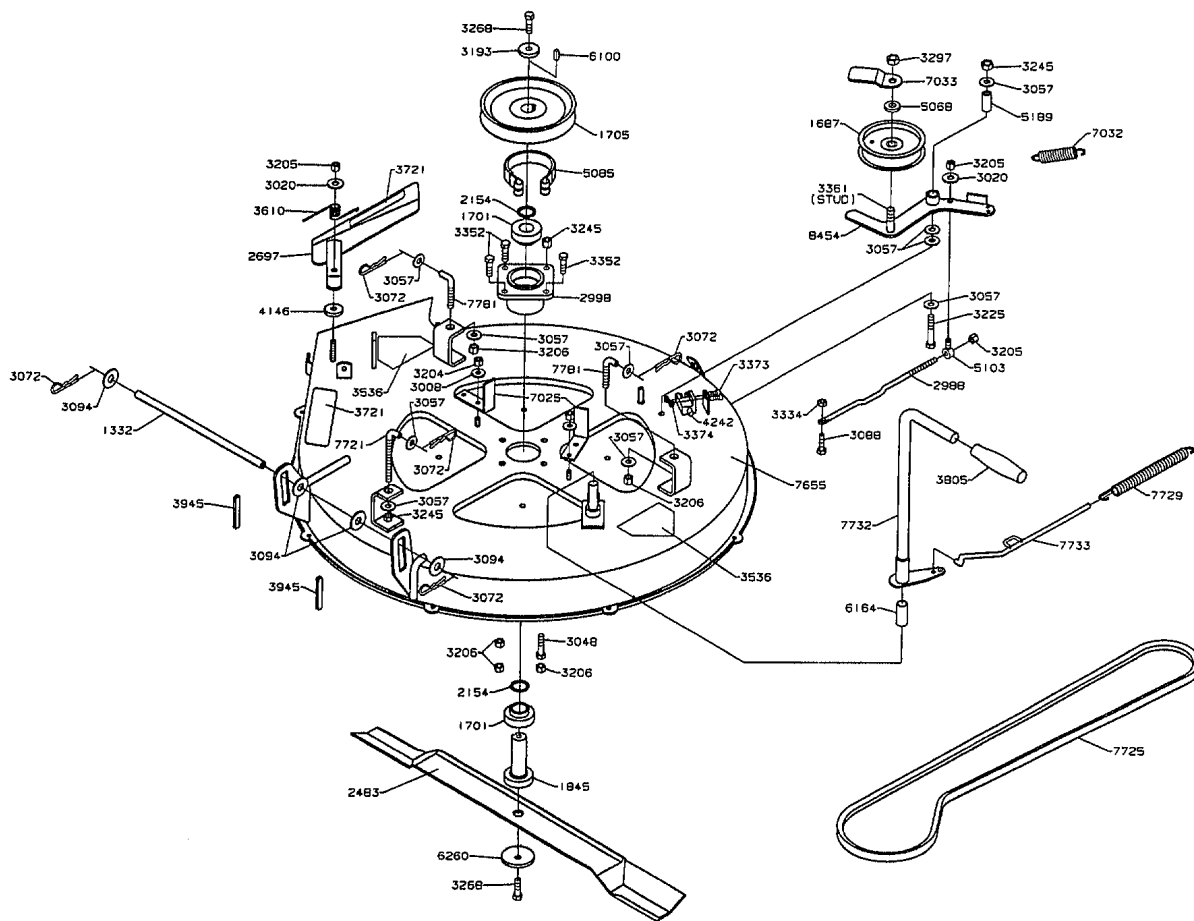

1995 3000 Series Transaxle Assembly

1995 Chassis Assembly Model ZTR 3303

MOWER DECK ASSEMBLY - 7724

1995 Mower Deck Assembly Models ZTR 3303 / ZTR 3304

1995 Body Assembly Model ZTR 3303

1995 Wiring Assembly Model ZTR 3303 / ZTR 3304