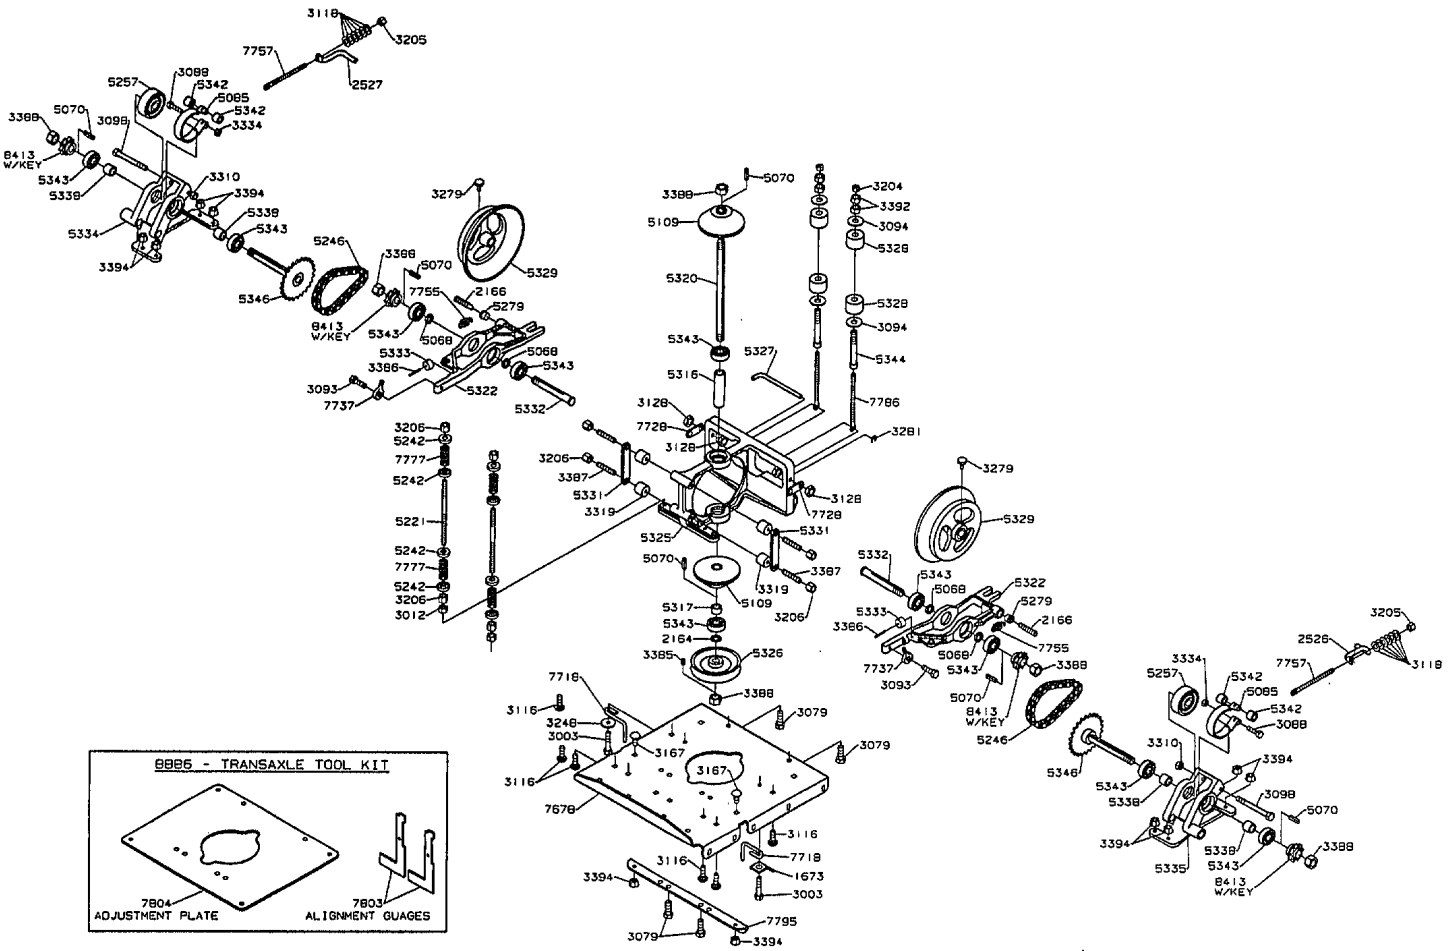

1995 3000 Series Transaxle Assembly

1995 Chassis Assembly Model ZTR 3303

MOWER DECK ASSEMBLY - 7724

1995 Mower Deck Assembly Models ZTR 3303 / ZTR 3304

1995 Body Assembly Model ZTR 3303

1995 Wiring Assembly Model ZTR 3303 / ZTR 3304