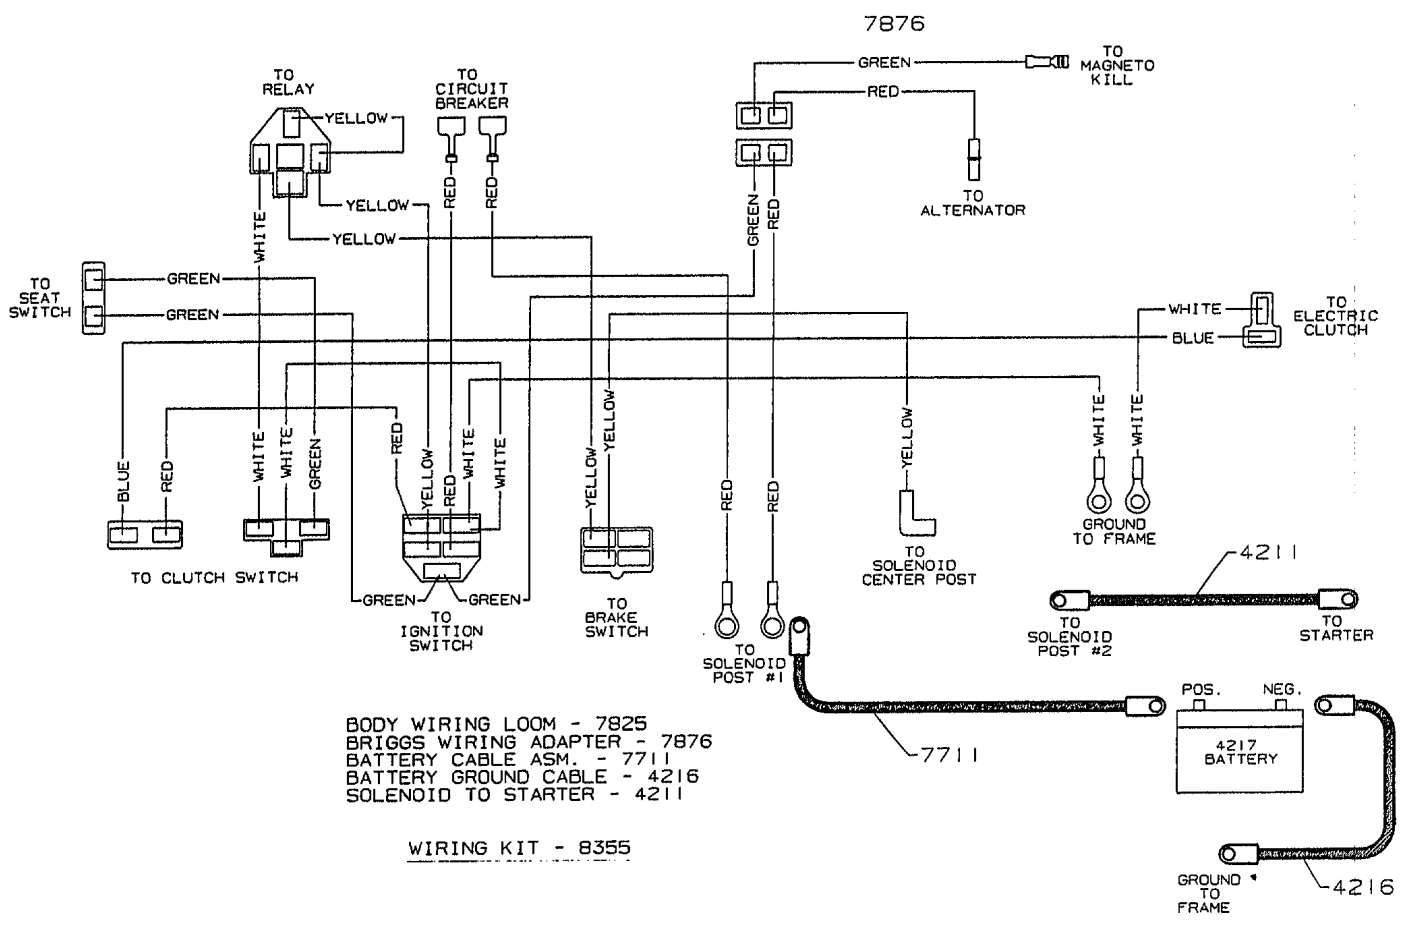

# 2301 - 3000 SERIES TRANSAXLE

# 1996 Chassis Assembly Model ZTR 3362

# 1996 Mower Deck Assembly Model ZTR 3362

MOWER DECK ASSEMBLY - 2350

1996 Body Assembly Model ZTR 3362

1996 Wiring Assembly Model ZTR 3362