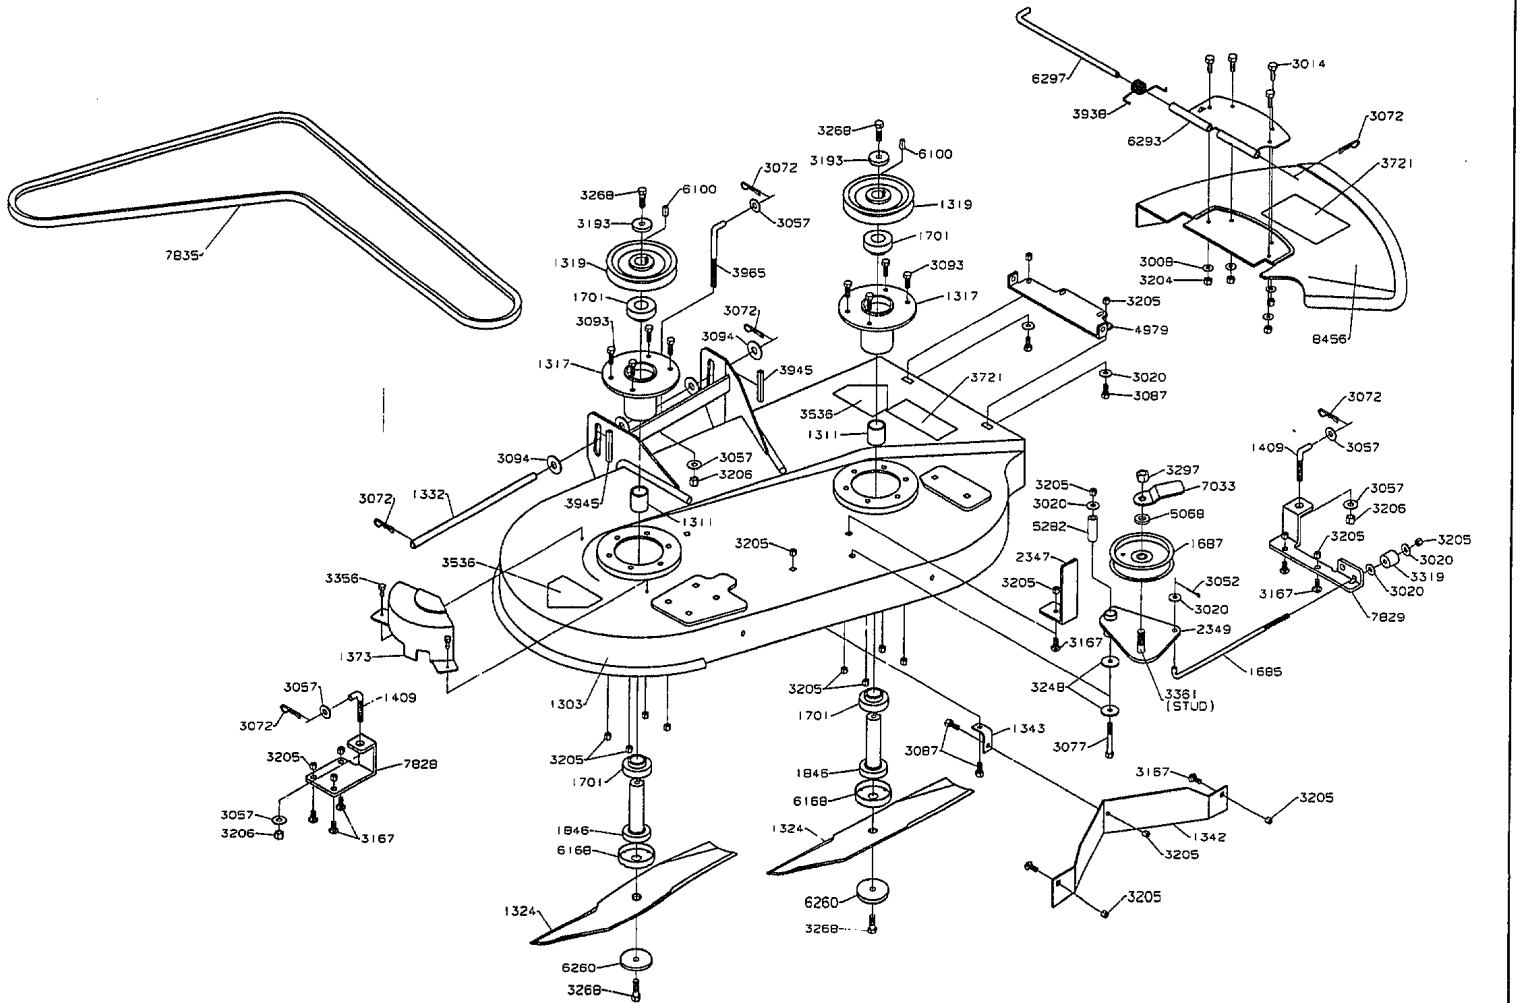

# 2301 - 3000 SERIES TRANSAXLE

# 1996 Chassis Assembly Model ZTR 3362

# 1996 Mower Deck Assembly Model ZTR 3362

MOWER DECK ASSEMBLY - 2350

1996 Body Assembly Model ZTR 3362

1996 Wiring Assembly Model ZTR 3362