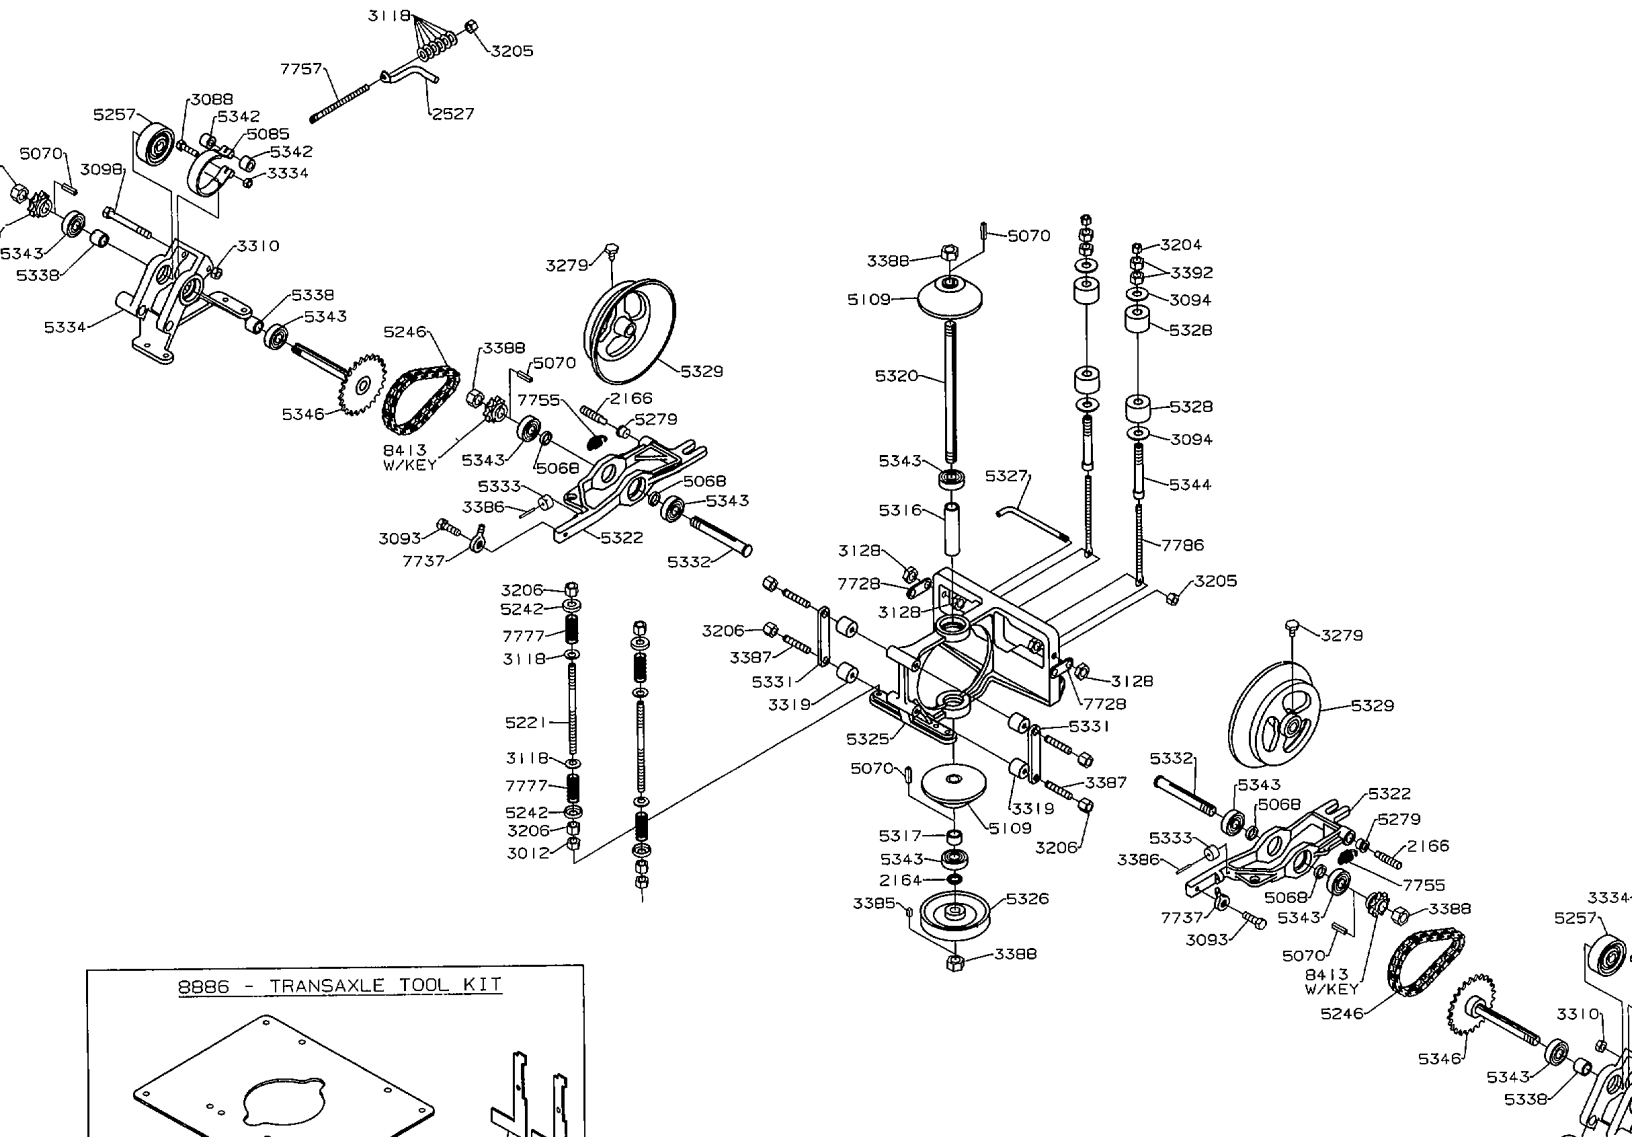

# 2301 - 3000 SERIES TRANSAXLE

# 1996 Chassis Assembly Model ZTR 3362

# 1996 Mower Deck Assembly Model ZTR 3362

MOWER DECK ASSEMBLY - 2350

1996 Body Assembly Model ZTR 3362

1996 Wiring Assembly Model ZTR 3362