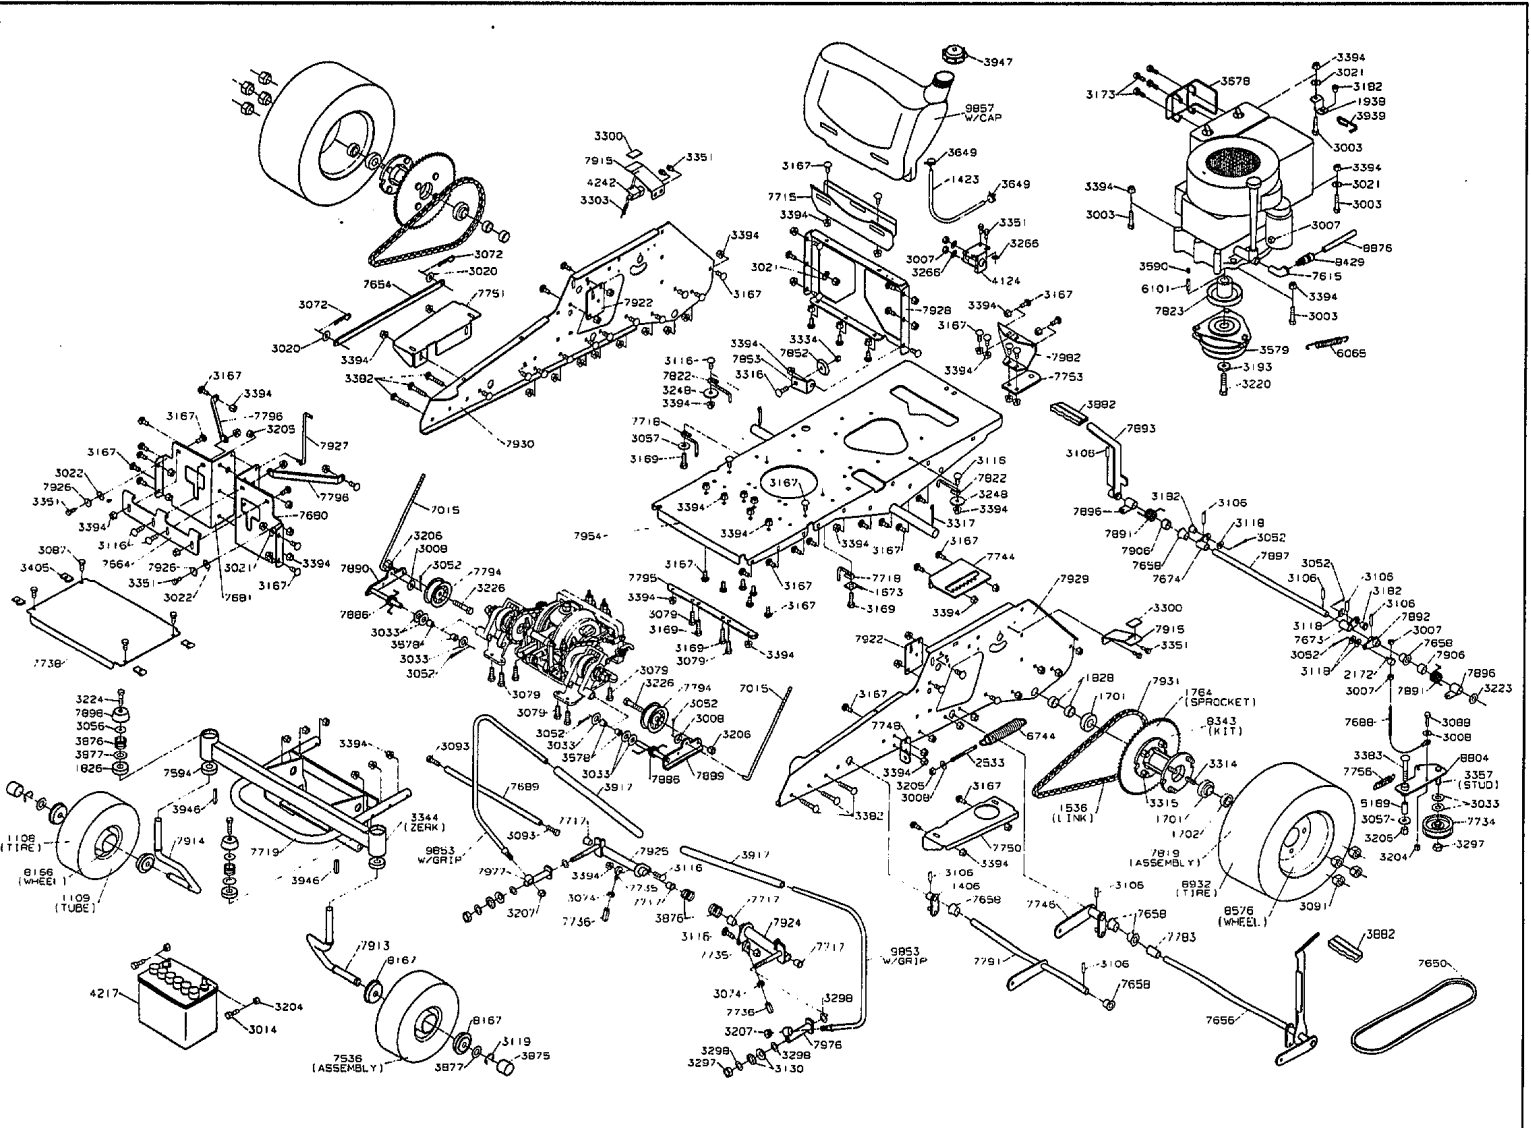

# 2301 - 3000 SERIES TRANSAXLE

# 1996 Chassis Assembly Model ZTR 3362

# 1996 Mower Deck Assembly Model ZTR 3362

MOWER DECK ASSEMBLY - 2350

1996 Body Assembly Model ZTR 3362

1996 Wiring Assembly Model ZTR 3362