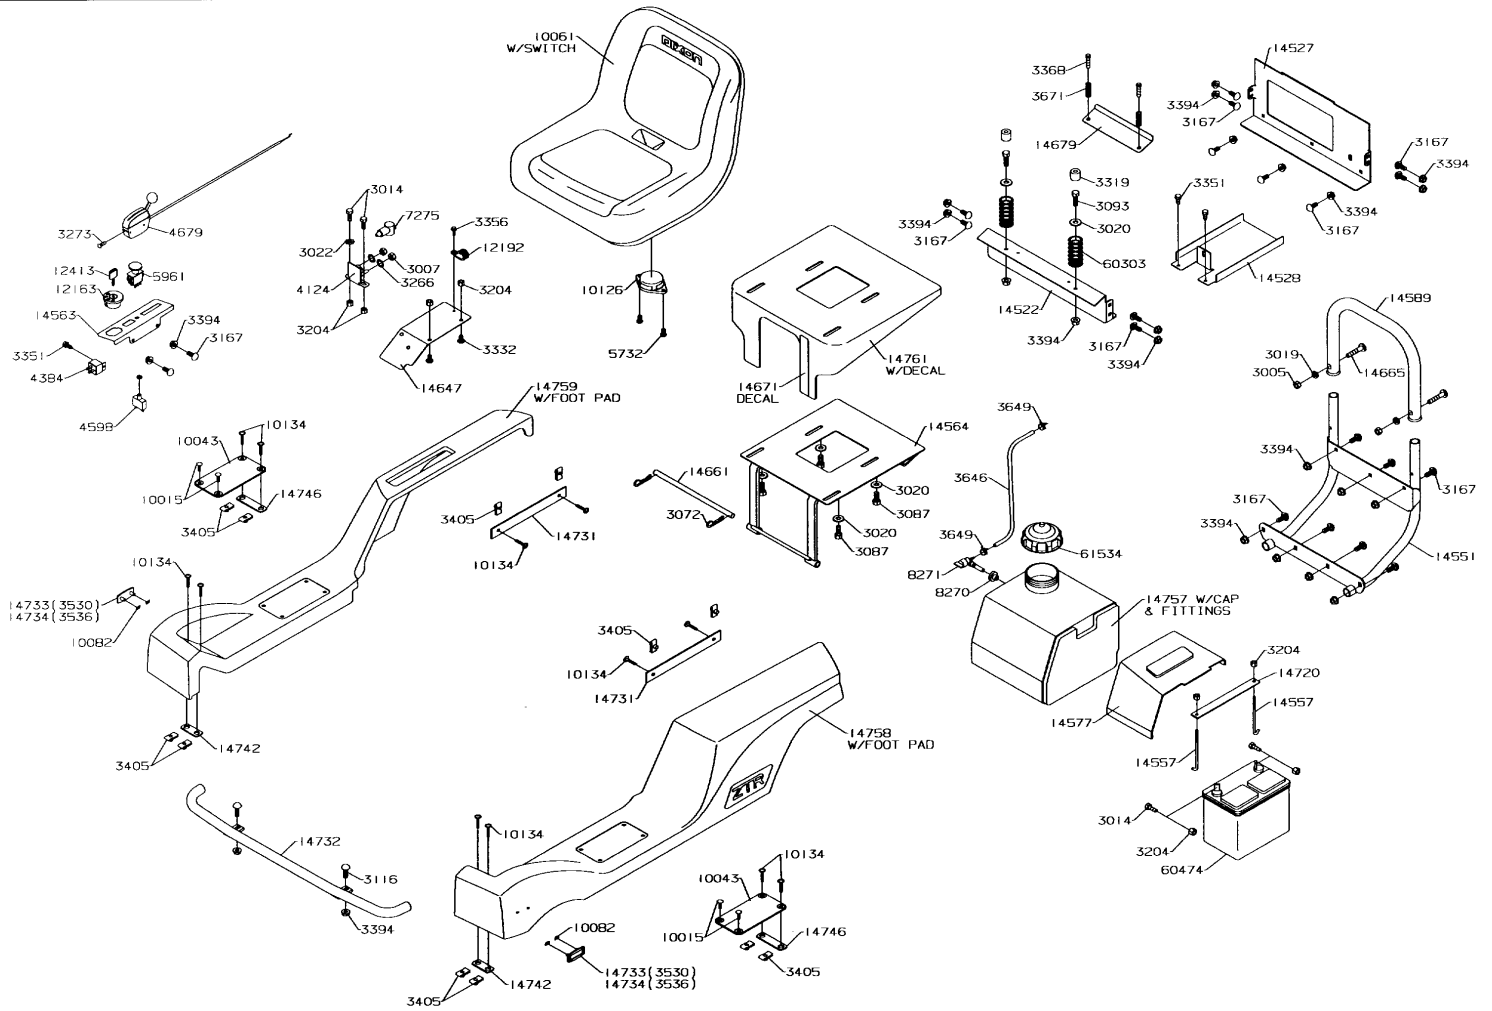

MOWER DECK ASSEMBLY - 14571

MODEL YEAR 2003

MODEL 3536 36" MOWER DECK

MODEL YEAR 2003

3500 SERIES BODY

MODEL YEAR 2003

3500 SERIES WIRING