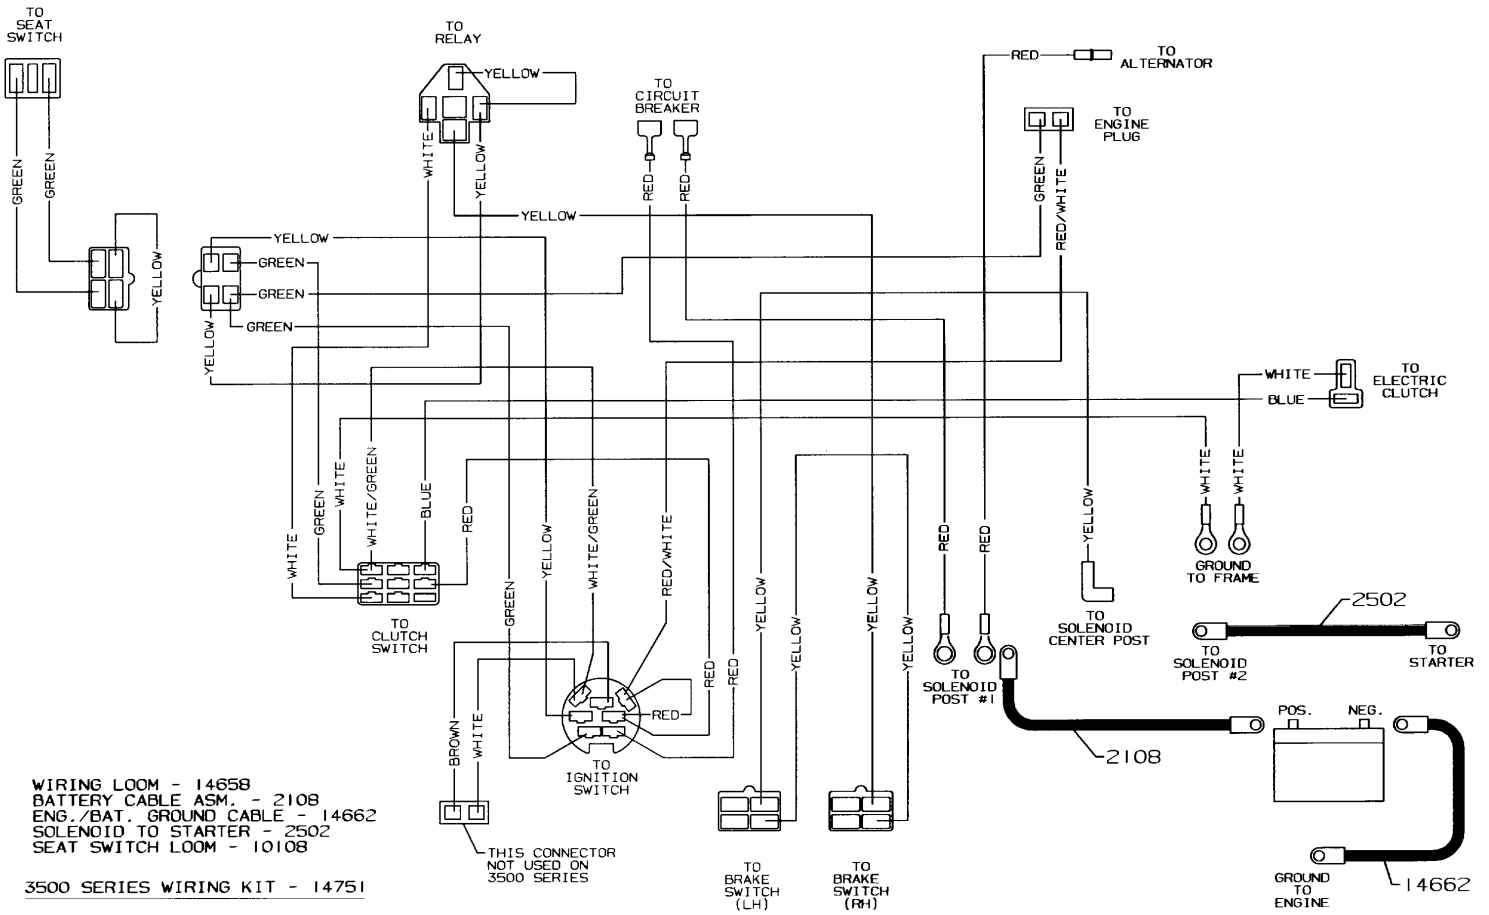

MOWER DECK ASSEMBLY - 14571

MODEL YEAR 2003

MODEL 3536 36" MOWER DECK

MODEL YEAR 2003

3500 SERIES BODY

MODEL YEAR 2003

3500 SERIES WIRING