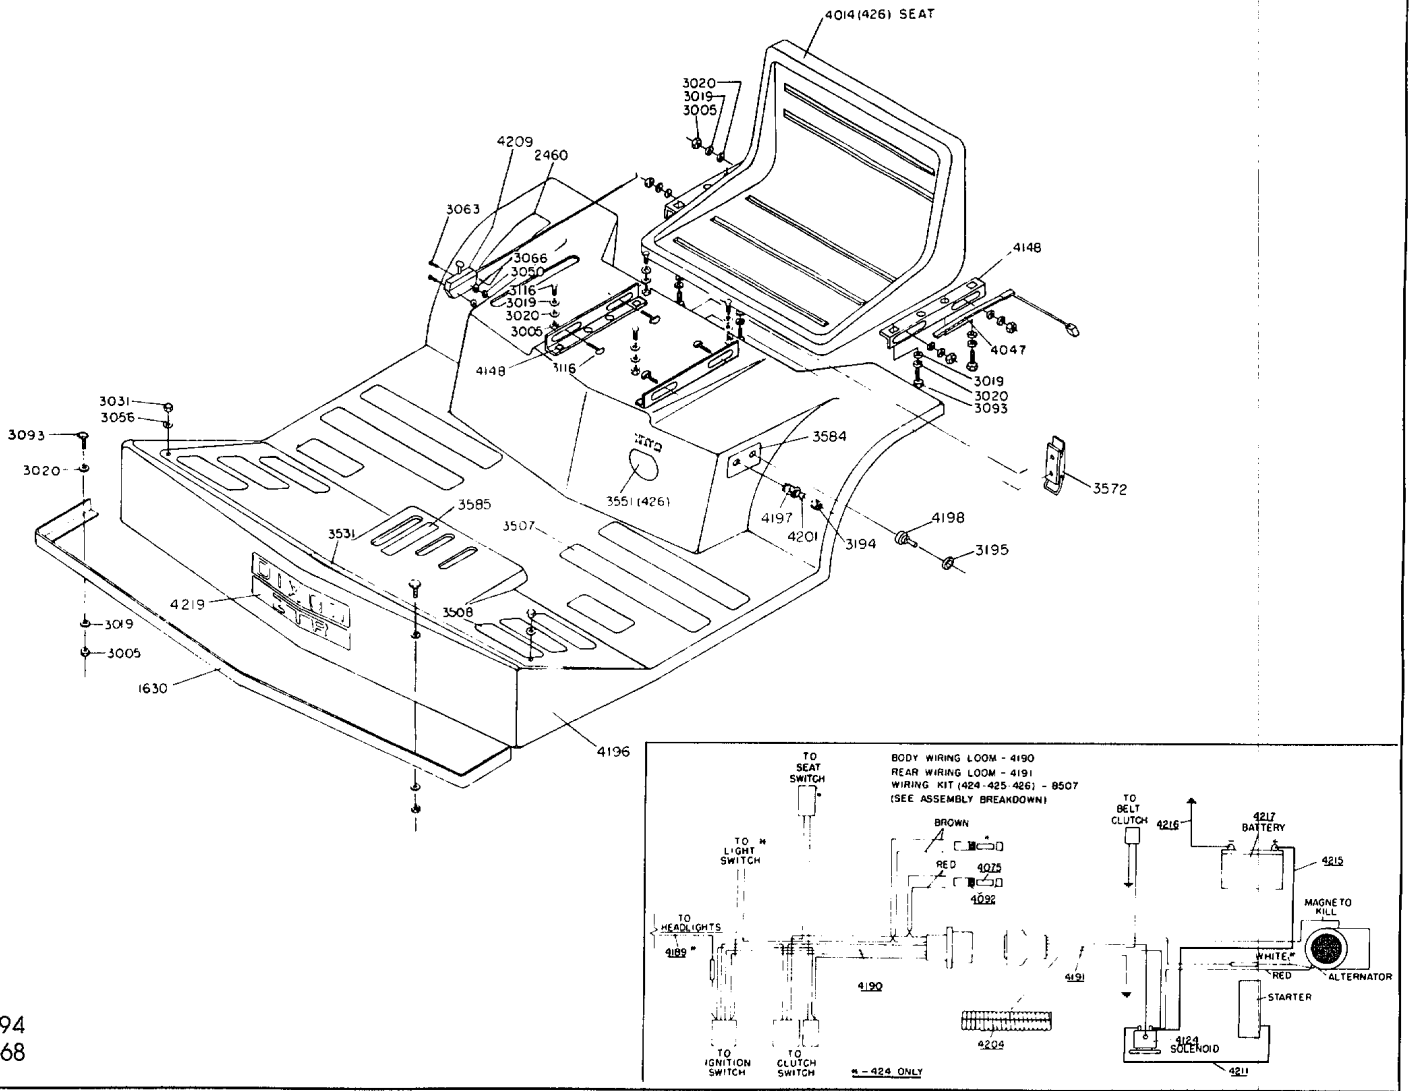

1984 Transaxle Assembly Models ZTR 424/ZTR 426

1984 Chassis Assembly Models ZTR 424/ZTR 426

# 1984 Mower Deck Assembly Models ZTR 424/ZTR 426

Part No. 6225

Part No. 8594  
N 22865-26968

# 1984 Body Assembly Model ZTR 426