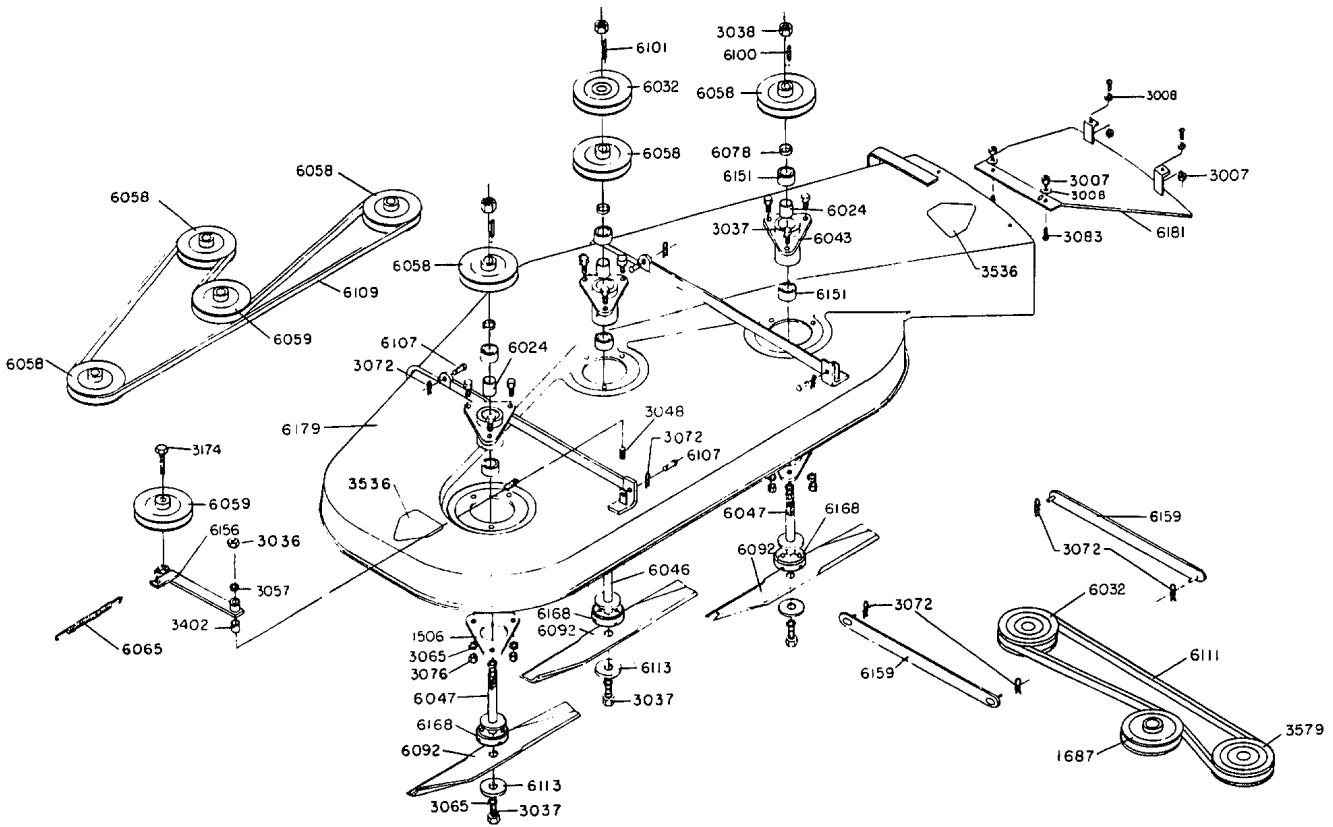

1984 Transaxle Assembly Models ZTR 424/ZTR 426

1984 Chassis Assembly Models ZTR 424/ZTR 426

# 1984 Mower Deck Assembly Models ZTR 424/ZTR 426

Part No. 6225

Part No. 8594  
N 22865-26968

# 1984 Body Assembly Model ZTR 426