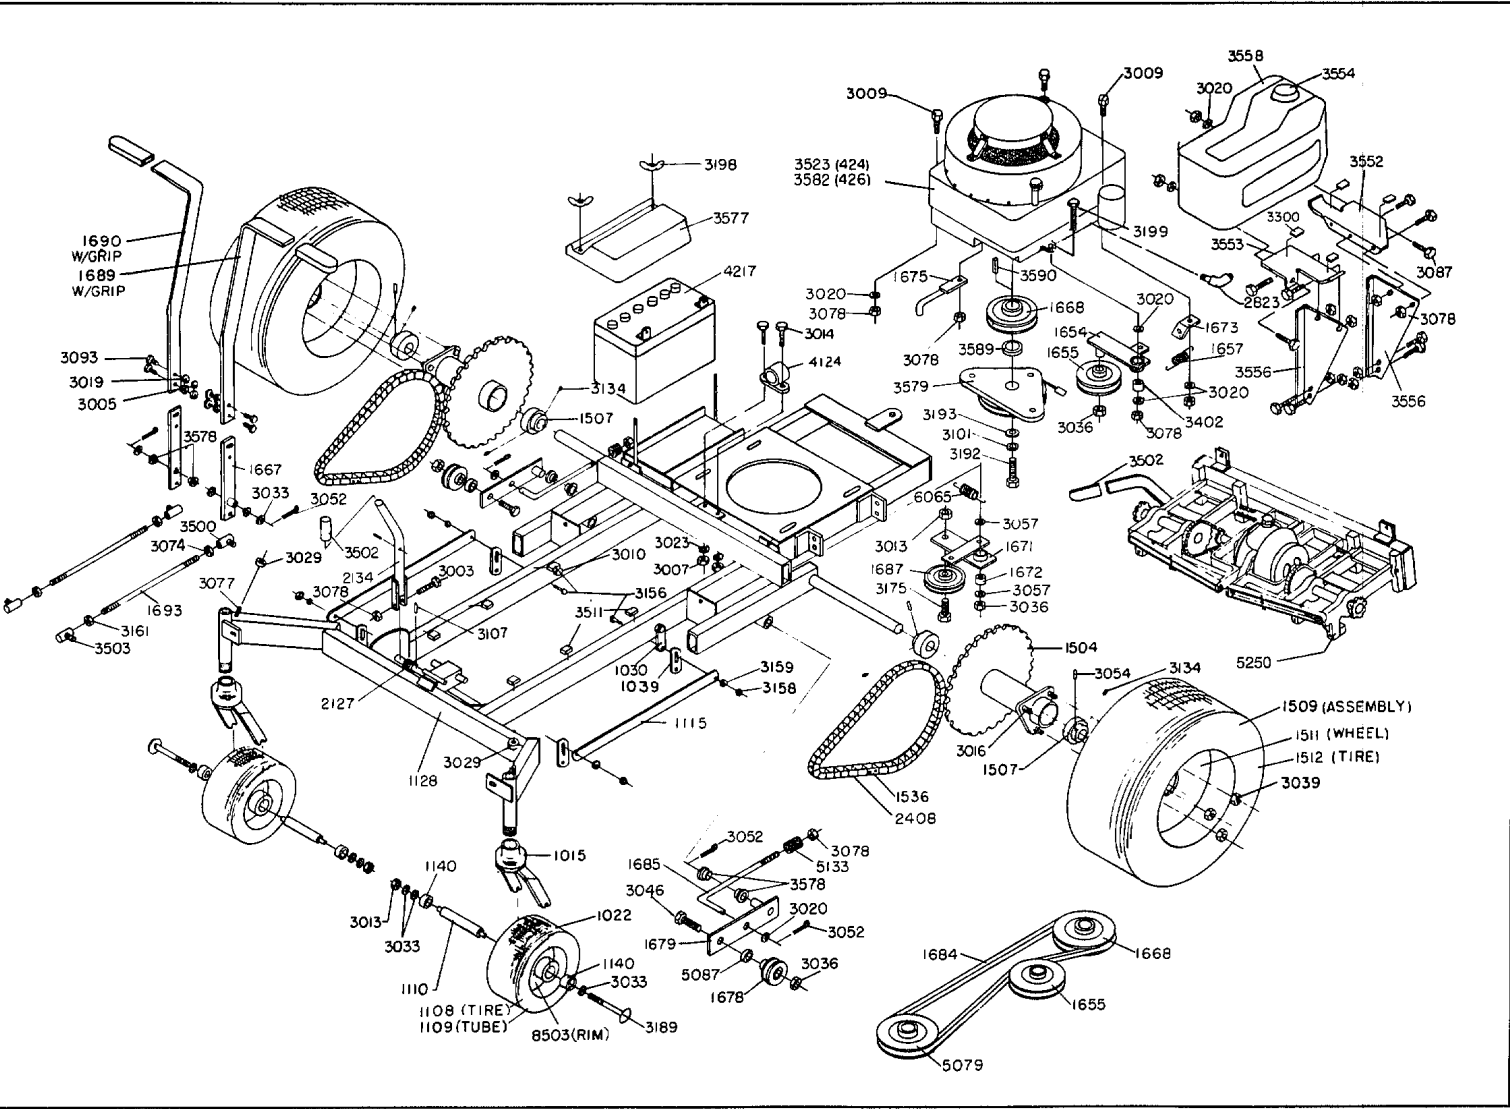

1984 Transaxle Assembly Models ZTR 424/ZTR 426

1984 Chassis Assembly Models ZTR 424/ZTR 426

# 1984 Mower Deck Assembly Models ZTR 424/ZTR 426

Part No. 6225

Part No. 8594  
N 22865-26968

# 1984 Body Assembly Model ZTR 426