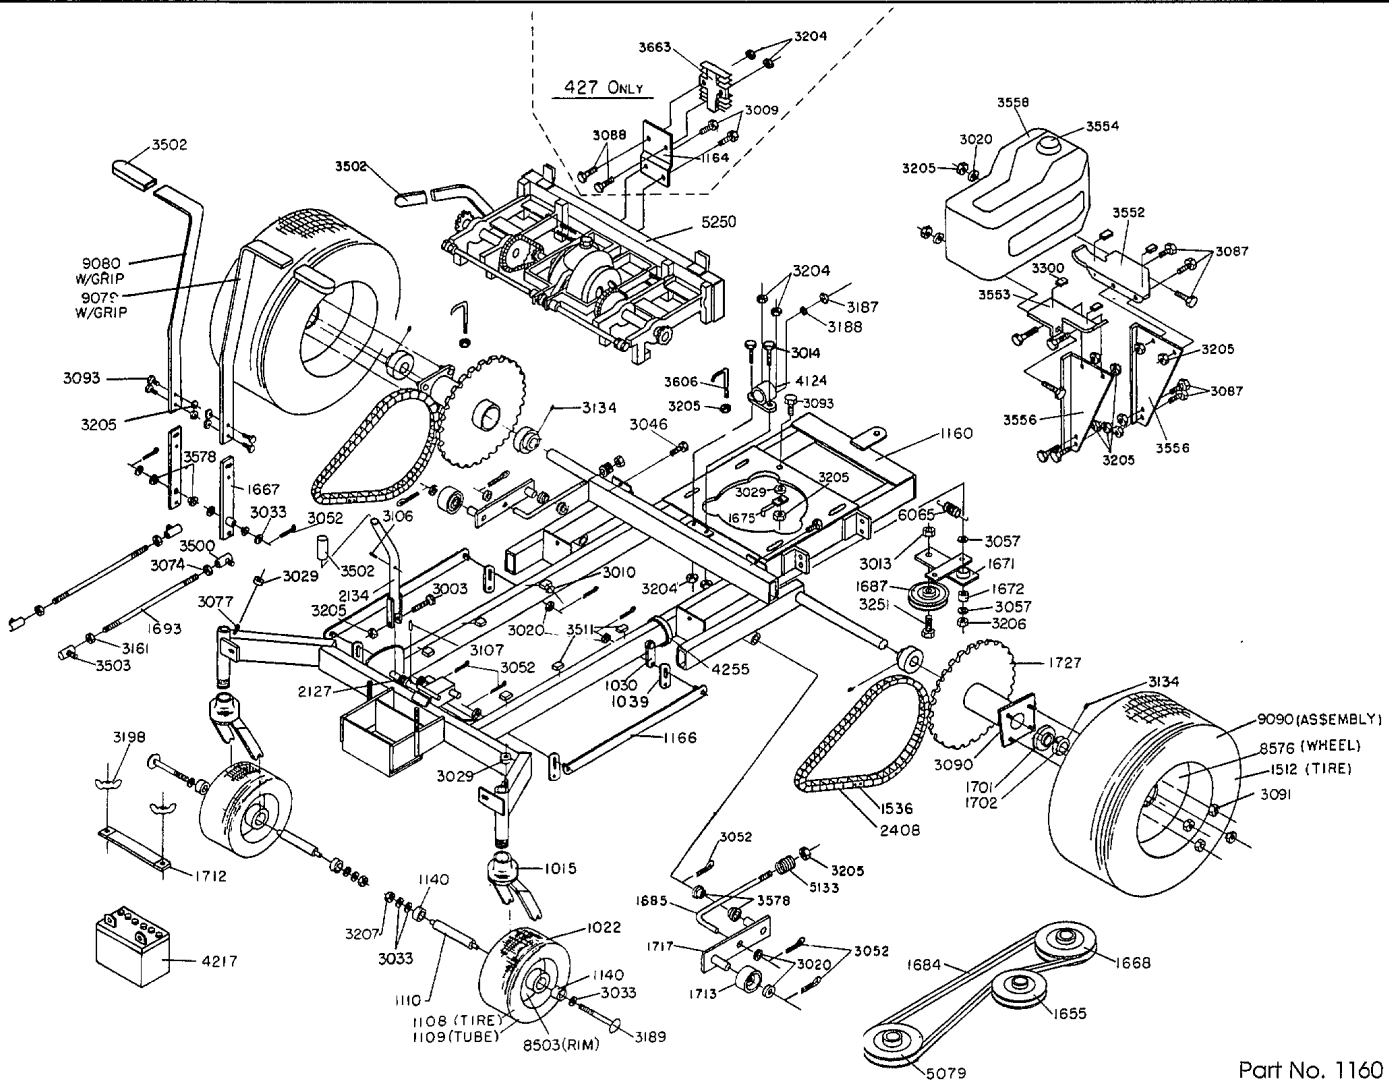

1986 Transaxle Assembly Models ZTR 424/ZTR 427

1986 Chassis Assembly Models ZTR 424/ZTR 427

# 1986 Body Assembly Models ZTR 424/ZTR 427

24 Part No. 8566  
N 26969-33295

27 Part No. 8567  
N 30160-33295

# 1986 Wiring Assembly Model ZTR 427

424 ONLY

427 ONLY

1986 Engine Drawings Models ZTR 424/ZTR 427