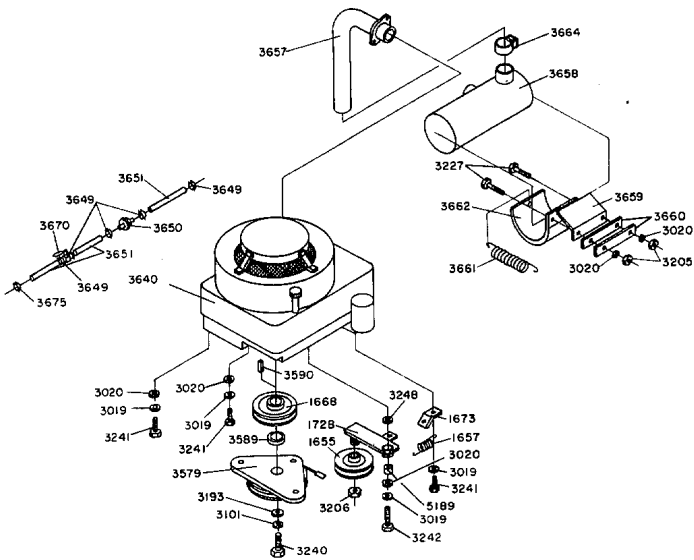

427 Part No. 8637
 428 Part No. 8636

1987 Body Assembly Models ZTR 427/ZTR 428

1987 Wiring Assembly Model ZTR 427

BODY WIRING LOOM - 4361
REAR WIRING LOOM - 4362
WIRING KIT - 8640
(SEE ASSEMBLY BREAKDOWN)

1987 Engine Assembly Models ZTR 427/ZTR 428

427 ONLY

428 ONLY