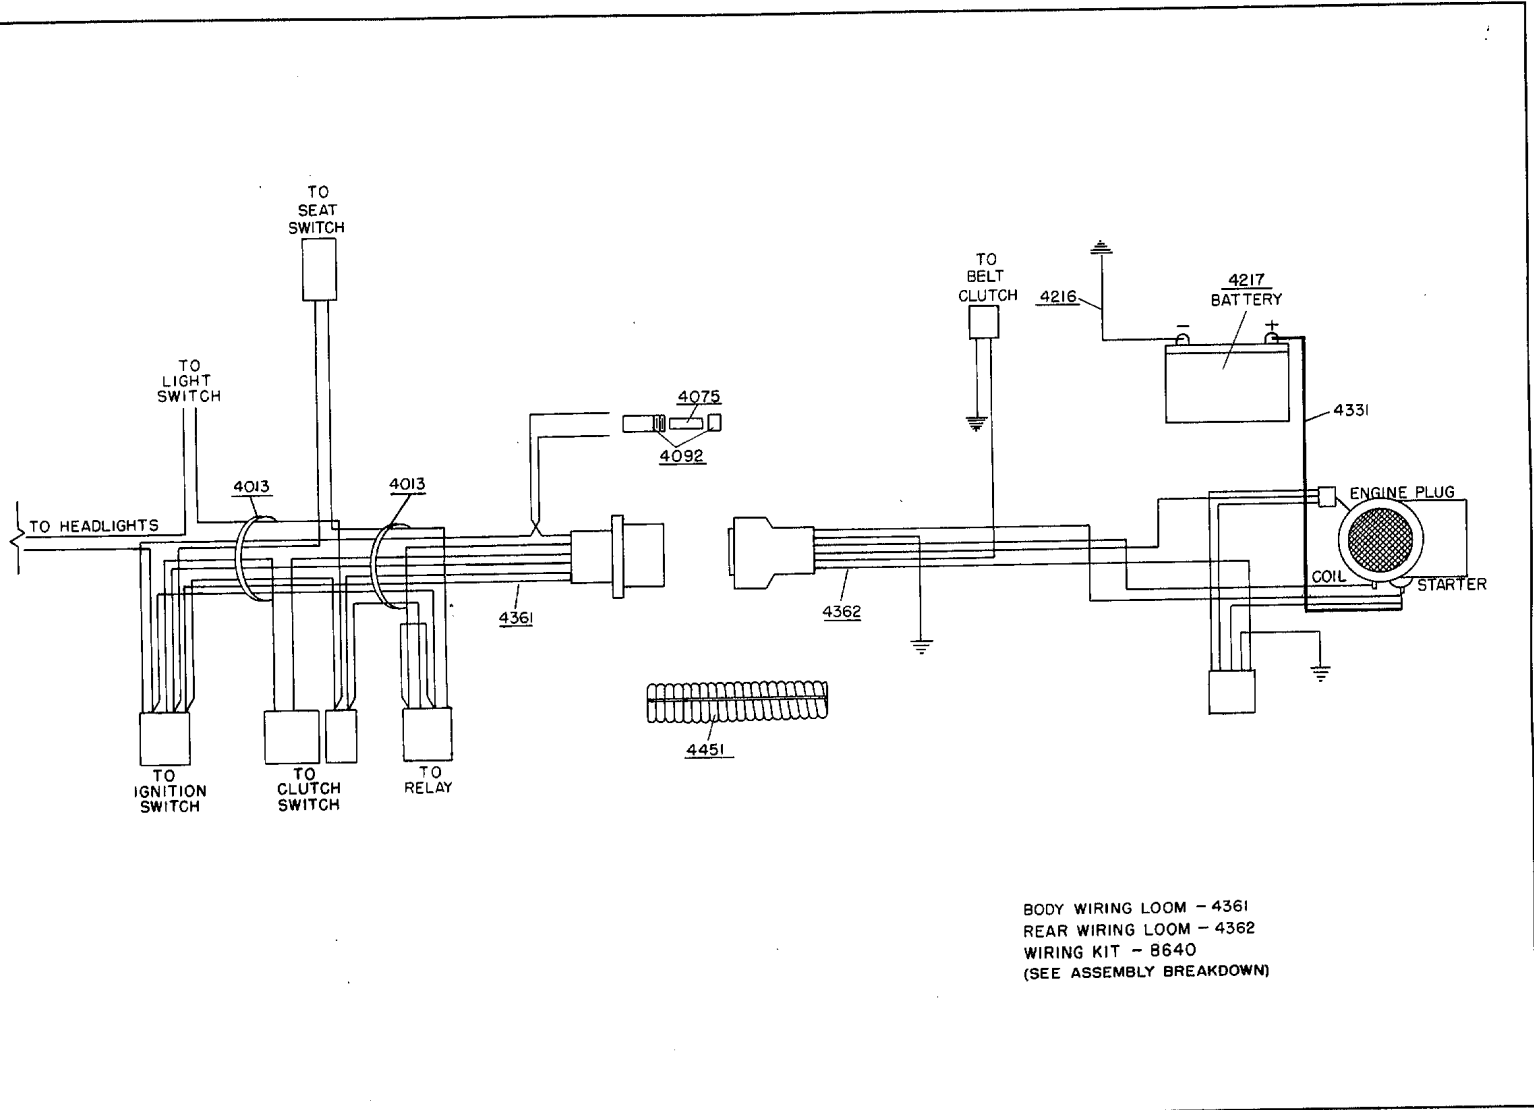

427 Part No. 8637
 428 Part No. 8636

1987 Body Assembly Models ZTR 427/ZTR 428

1987 Wiring Assembly Model ZTR 427

BODY WIRING LOOM - 4361
REAR WIRING LOOM - 4362
WIRING KIT - 8640
(SEE ASSEMBLY BREAKDOWN)

1987 Engine Assembly Models ZTR 427/ZTR 428

427 ONLY

428 ONLY