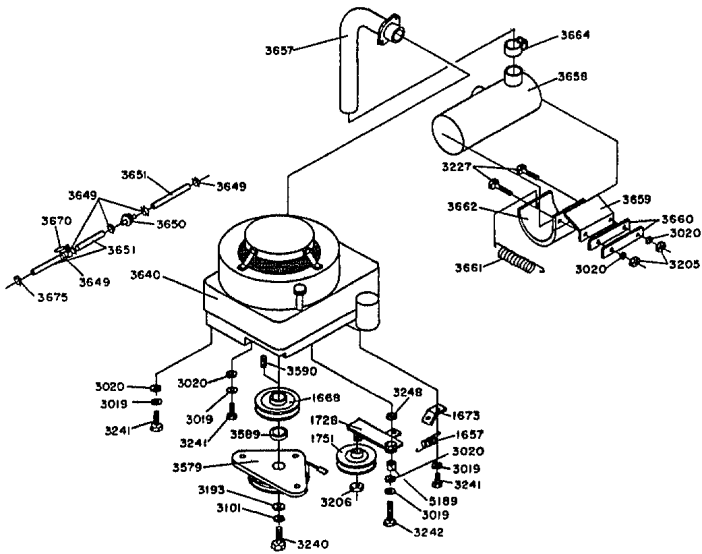

1988 Transaxle Assembly Models ZTR 427 / ZTR 428

1988 Chassis Assembly Models ZTR 427 / ZTR 428

1988 Body Assembly Models ZTR 427 / ZTR 428

1988 Wiring Assembly Model ZTR 428

BODY WIRING LOOM - 4508
 REAR WIRING LOOM - 4414
 WIRING KIT - 8686
 (SEE ASSEMBLY BREAKDOWN)

427 ONLY

428 ONLY

1988 Engine Assembly Models ZTR 427 / ZTR 428