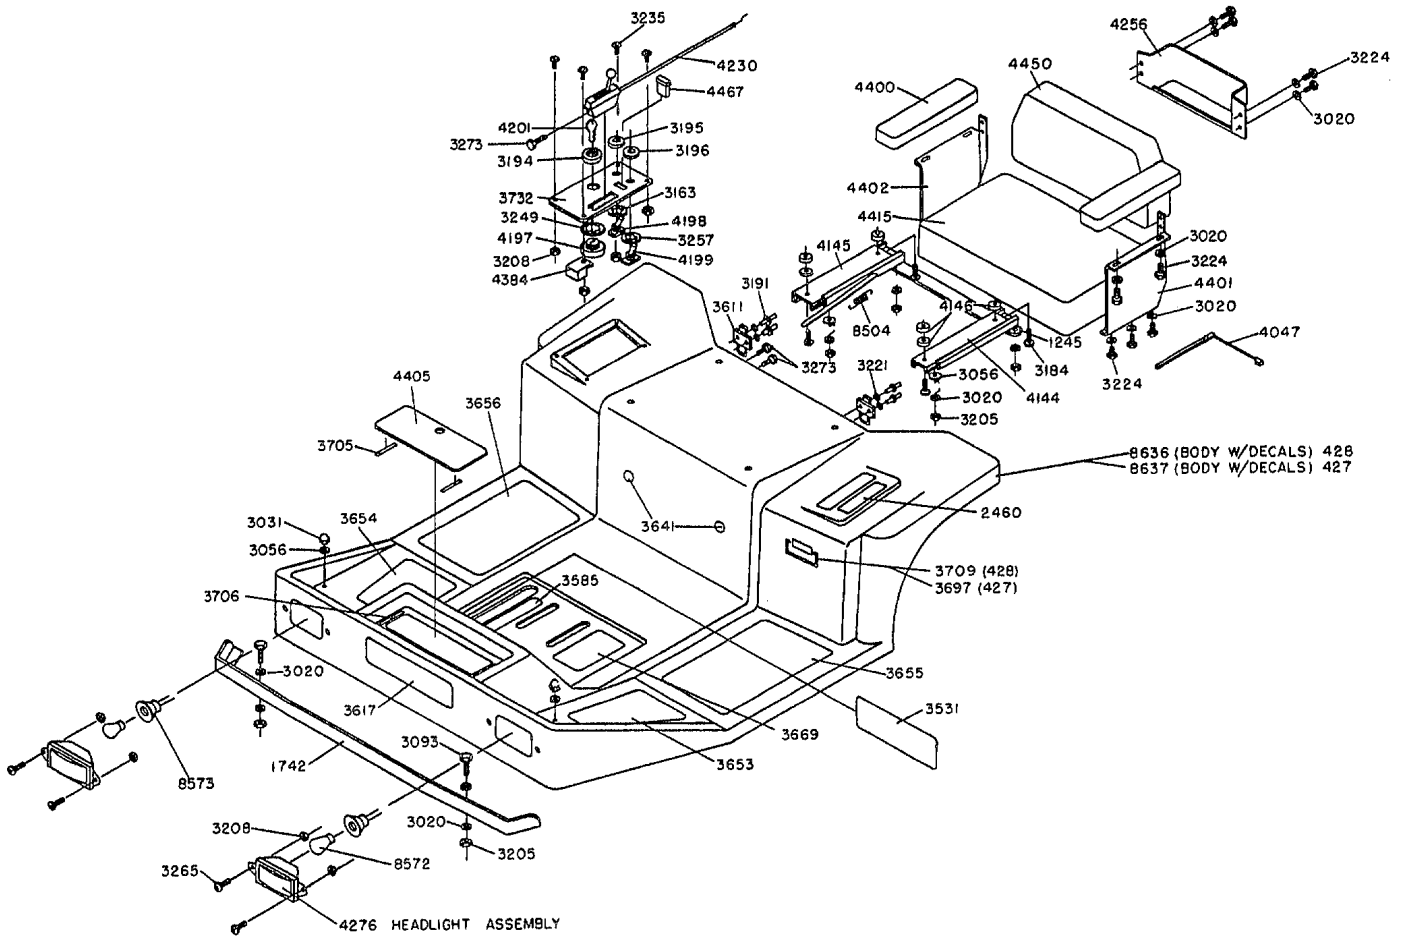

1988 Transaxle Assembly Models ZTR 427 / ZTR 428

1988 Chassis Assembly Models ZTR 427 / ZTR 428

1988 Body Assembly Models ZTR 427 / ZTR 428

1988 Wiring Assembly Model ZTR 428

BODY WIRING LOOM - 4508
 REAR WIRING LOOM - 4414
 WIRING KIT - 8686
 (SEE ASSEMBLY BREAKDOWN)

427 ONLY

428 ONLY

1988 Engine Assembly Models ZTR 427 / ZTR 428