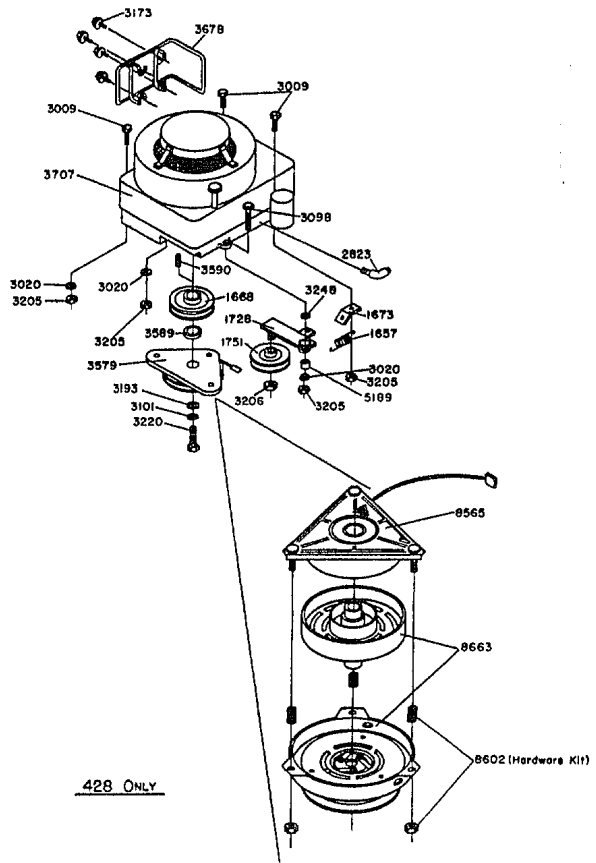

1988 Transaxle Assembly Models ZTR 427 / ZTR 428

1988 Chassis Assembly Models ZTR 427 / ZTR 428

1988 Body Assembly Models ZTR 427 / ZTR 428

1988 Wiring Assembly Model ZTR 428

BODY WIRING LOOM - 4508
 REAR WIRING LOOM - 4414
 WIRING KIT - 8686
 (SEE ASSEMBLY BREAKDOWN)

427 ONLY

428 ONLY

1988 Engine Assembly Models ZTR 427 / ZTR 428