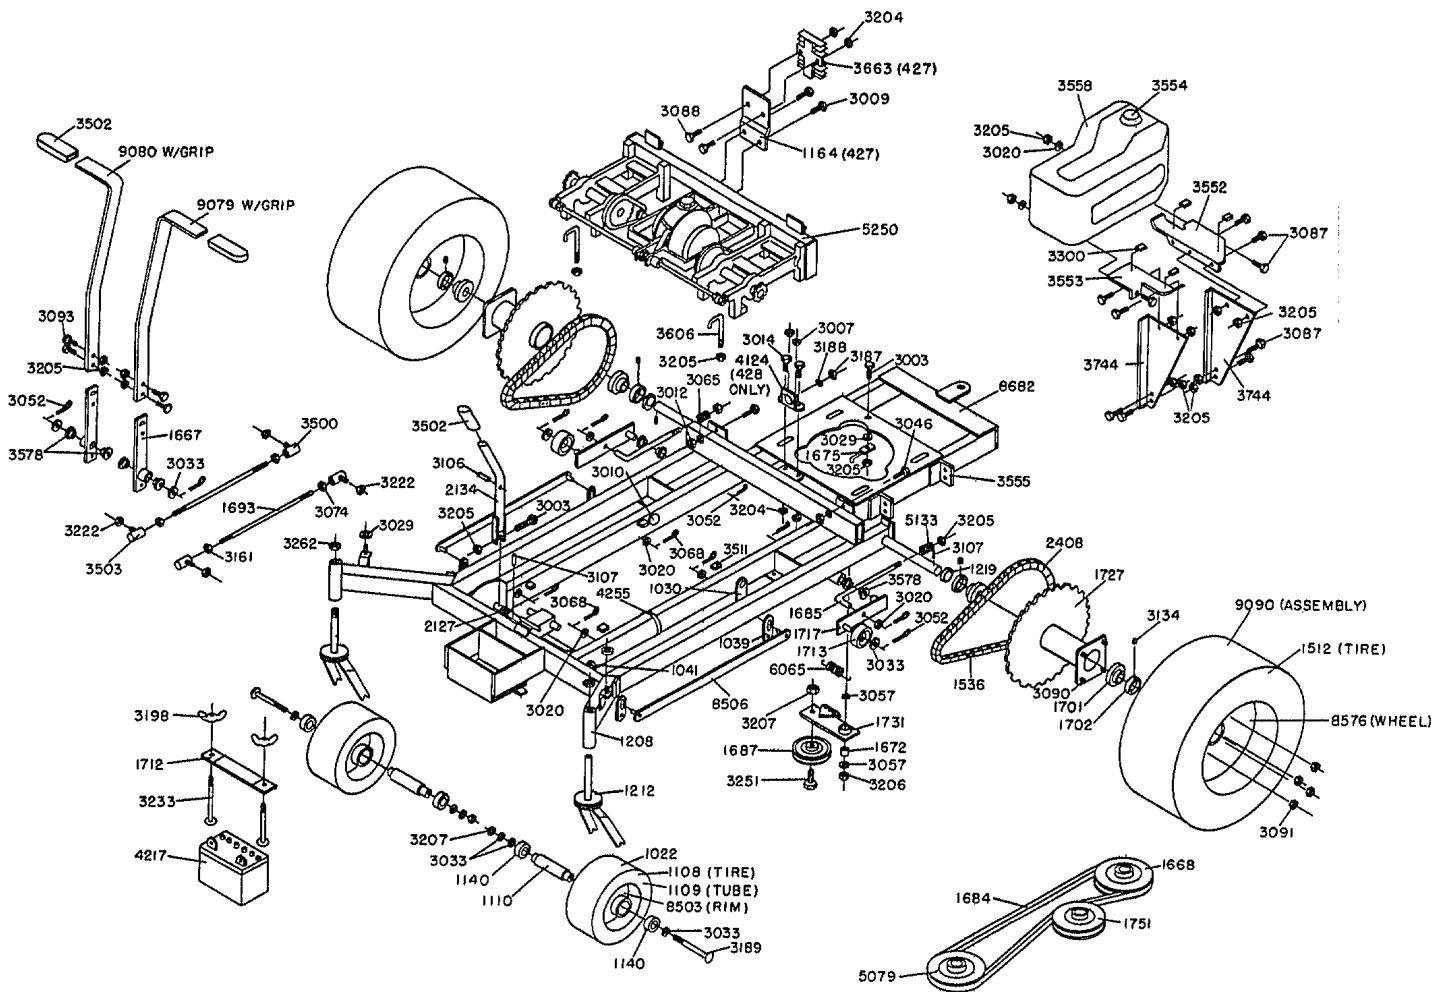

1988 Transaxle Assembly Models ZTR 427 / ZTR 428

1988 Chassis Assembly Models ZTR 427 / ZTR 428

1988 Body Assembly Models ZTR 427 / ZTR 428

1988 Wiring Assembly Model ZTR 428

BODY WIRING LOOM - 4508
 REAR WIRING LOOM - 4414
 WIRING KIT - 8686
 (SEE ASSEMBLY BREAKDOWN)

427 ONLY

428 ONLY

1988 Engine Assembly Models ZTR 427 / ZTR 428