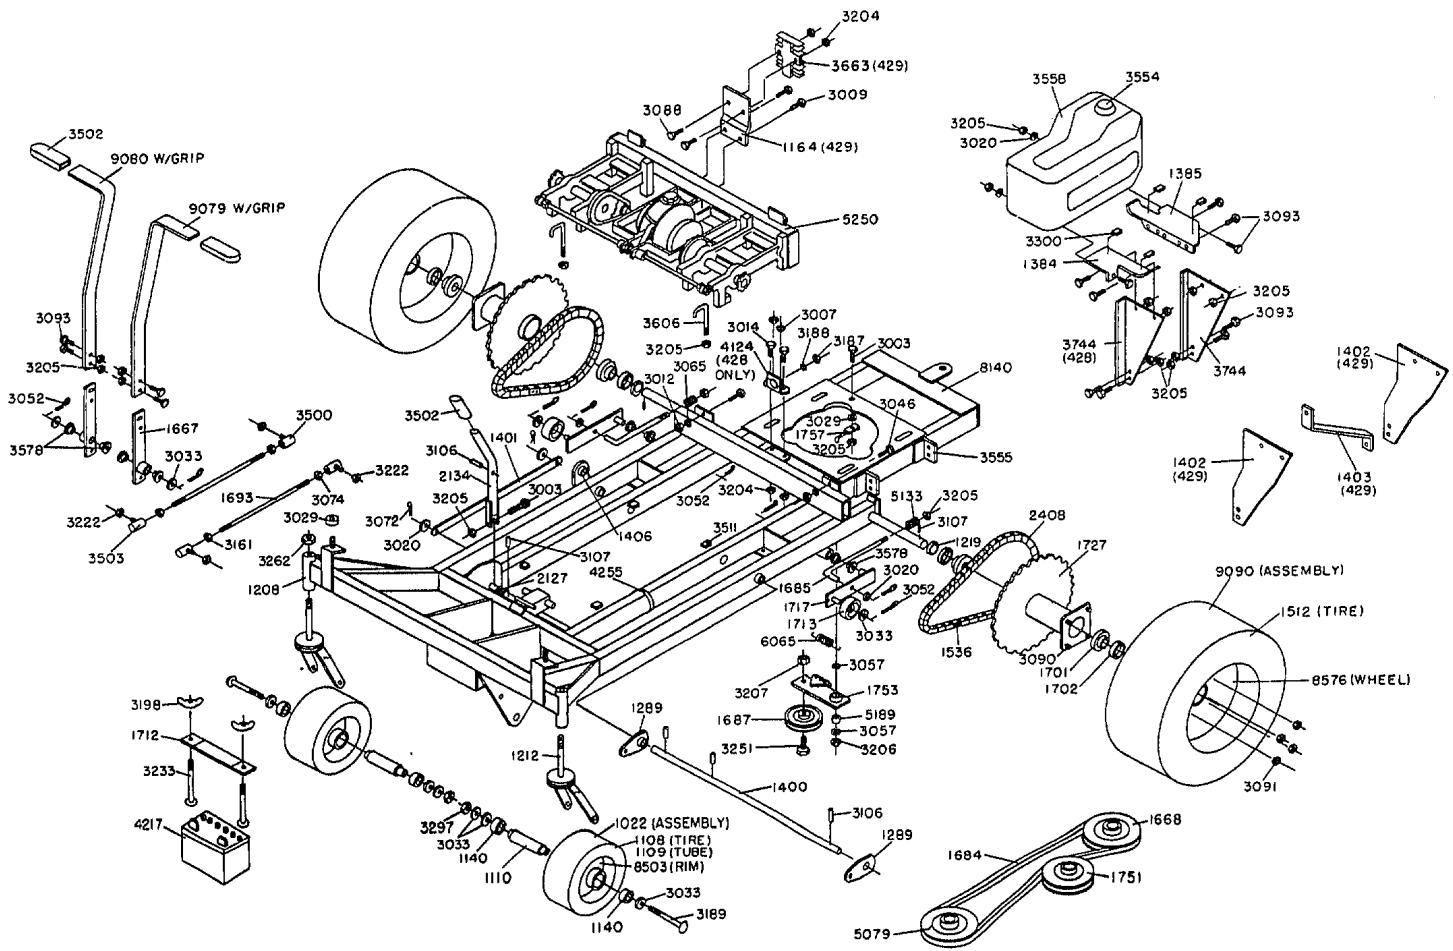

1989 Chassis Assembly Models ZTR 428 / ZTR 429

Part No. 8140

1989 Body Assembly Models ZTR 428 / ZTR 429

1989 Wiring Assembly Model ZTR 428

BODY WIRING LOOM - 4508
 REAR WIRING LOOM - 4414
 WIRING KIT - 8686
 (SEE ASSEMBLY BREAKDOWN)

1989 Engine Assemblies Models ZTR 428 / ZTR 429

429 ONLY

428 ONLY