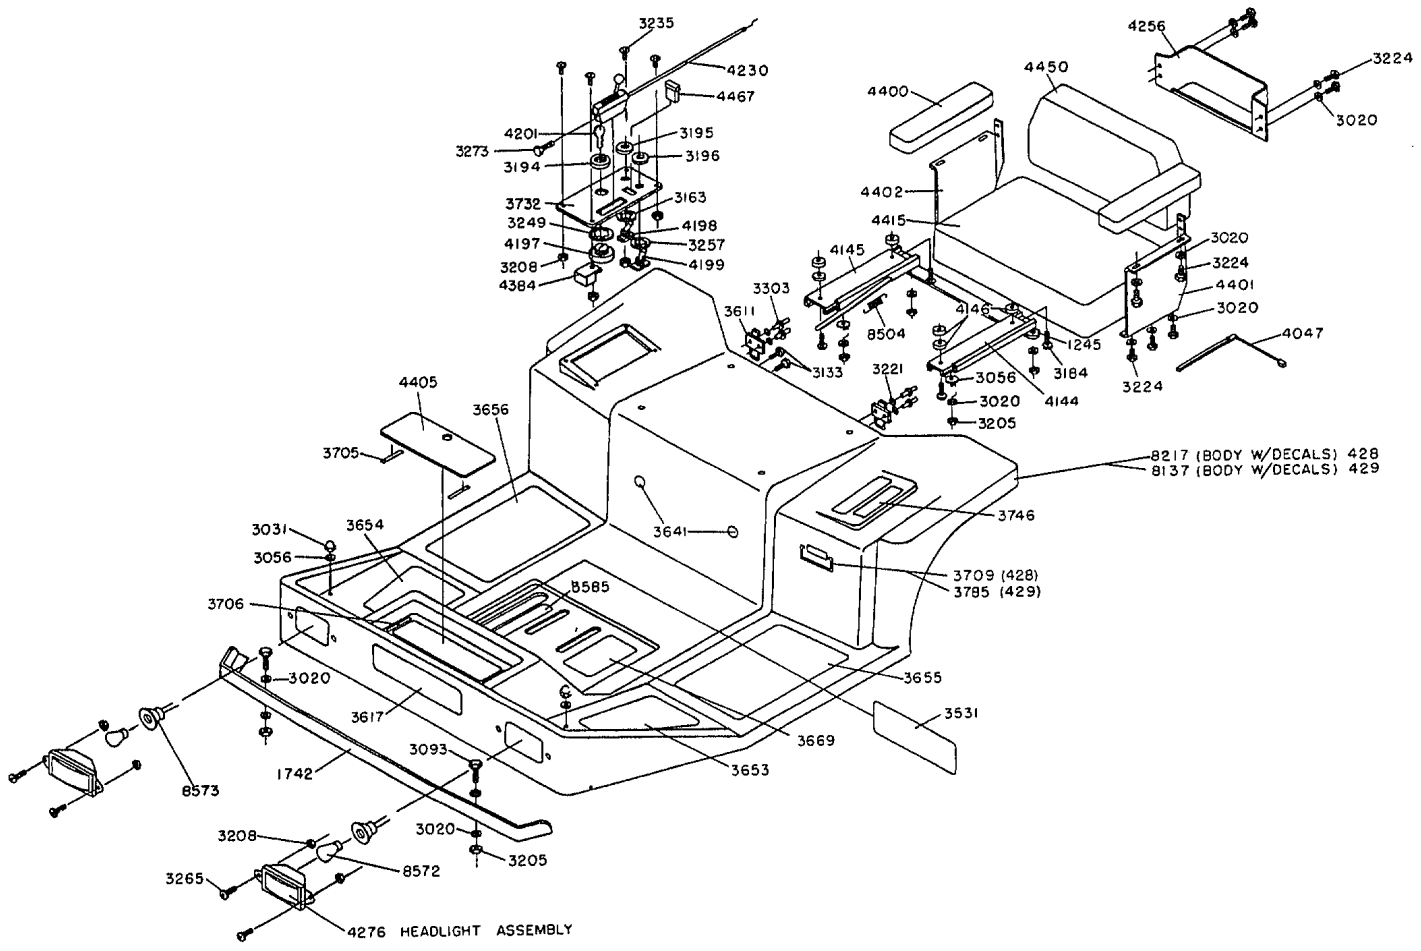

1989 Chassis Assembly Models ZTR 428 / ZTR 429

Part No. 8140

1989 Body Assembly Models ZTR 428 / ZTR 429

1989 Wiring Assembly Model ZTR 428

BODY WIRING LOOM - 4508
 REAR WIRING LOOM - 4414
 WIRING KIT - 8686
 (SEE ASSEMBLY BREAKDOWN)

1989 Engine Assemblies Models ZTR 428 / ZTR 429

429 ONLY

428 ONLY