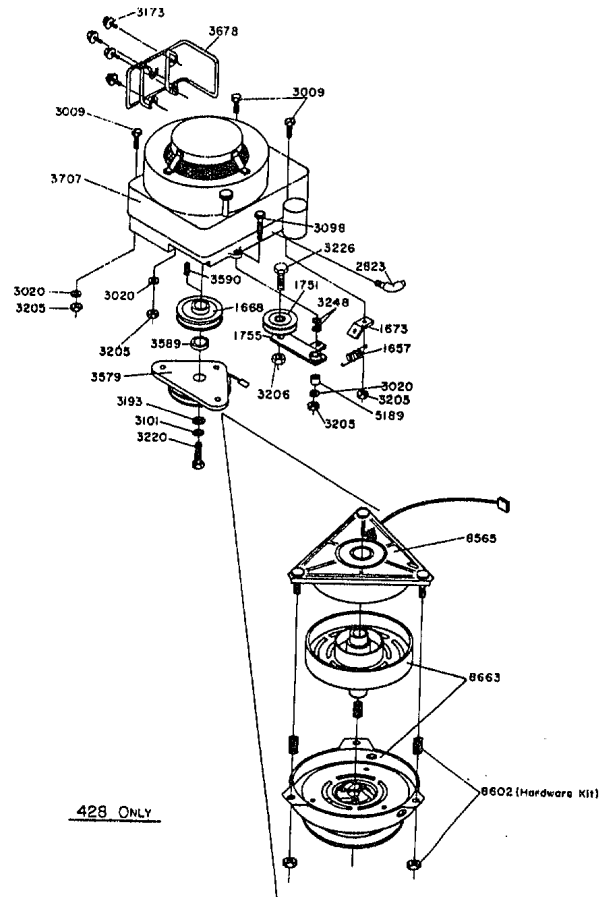

1989 Chassis Assembly Models ZTR 428 / ZTR 429

Part No. 8140

1989 Body Assembly Models ZTR 428 / ZTR 429

1989 Wiring Assembly Model ZTR 428

BODY WIRING LOOM - 4508
 REAR WIRING LOOM - 4414
 WIRING KIT - 8686
 (SEE ASSEMBLY BREAKDOWN)

1989 Engine Assemblies Models ZTR 428 / ZTR 429

429 ONLY

428 ONLY