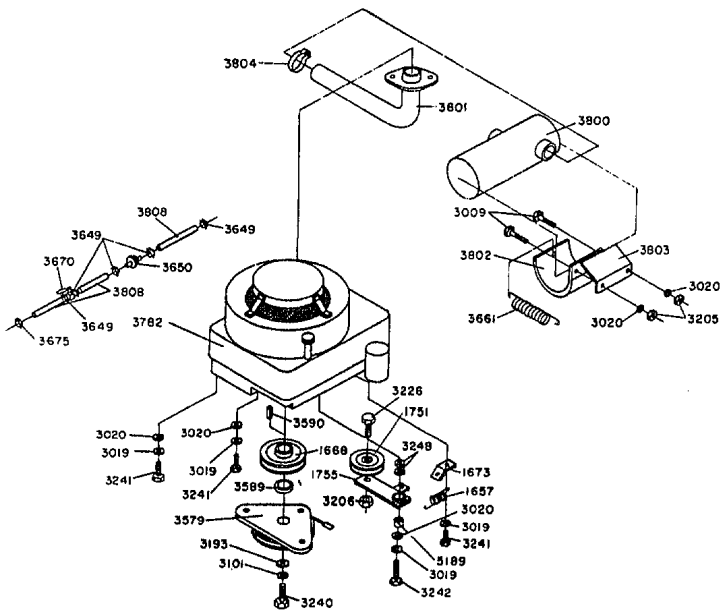

1989 Chassis Assembly Models ZTR 428 / ZTR 429

Part No. 8140

1989 Body Assembly Models ZTR 428 / ZTR 429

1989 Wiring Assembly Model ZTR 428

BODY WIRING LOOM - 4508
 REAR WIRING LOOM - 4414
 WIRING KIT - 8686
 (SEE ASSEMBLY BREAKDOWN)

1989 Engine Assemblies Models ZTR 428 / ZTR 429

429 ONLY

428 ONLY