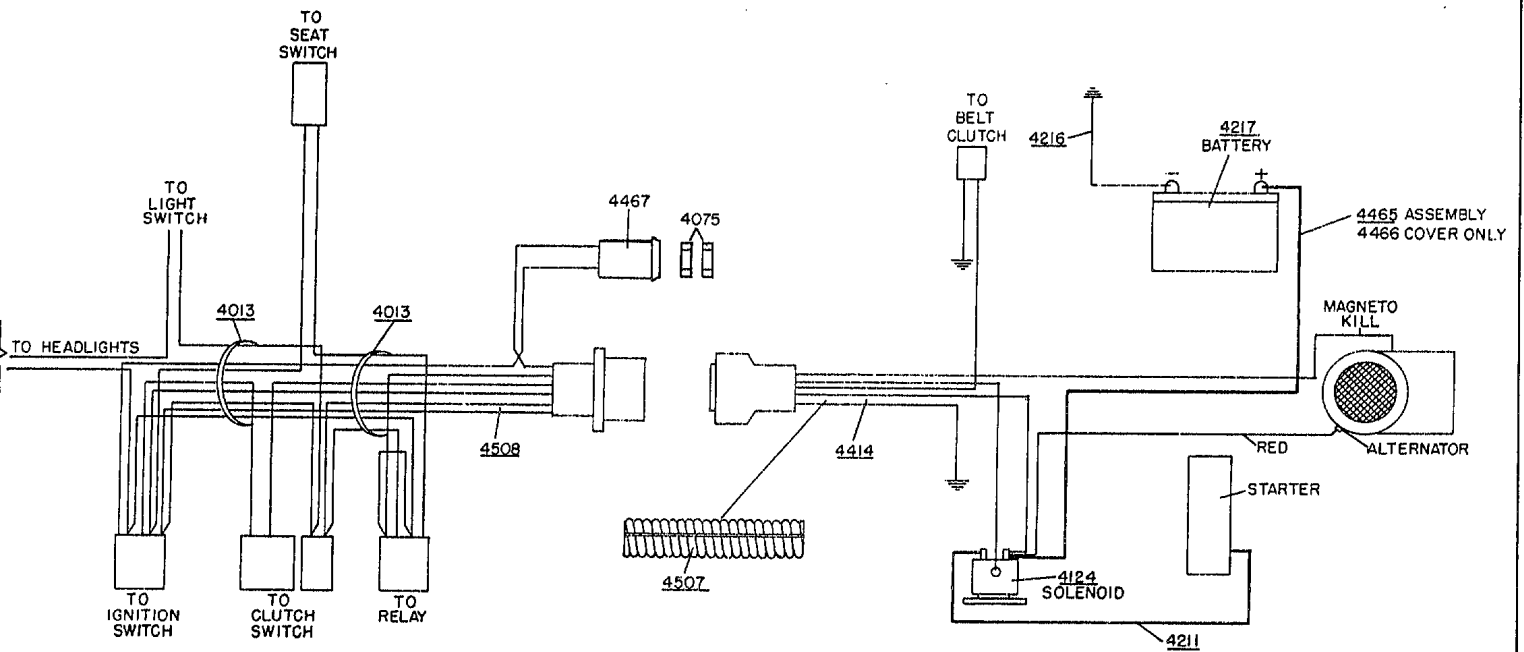

1989 Chassis Assembly Models ZTR 428 / ZTR 429

Part No. 8140

1989 Body Assembly Models ZTR 428 / ZTR 429

1989 Wiring Assembly Model ZTR 428

BODY WIRING LOOM - 4508
 REAR WIRING LOOM - 4414
 WIRING KIT - 8686
 (SEE ASSEMBLY BREAKDOWN)

1989 Engine Assemblies Models ZTR 428 / ZTR 429

429 ONLY

428 ONLY