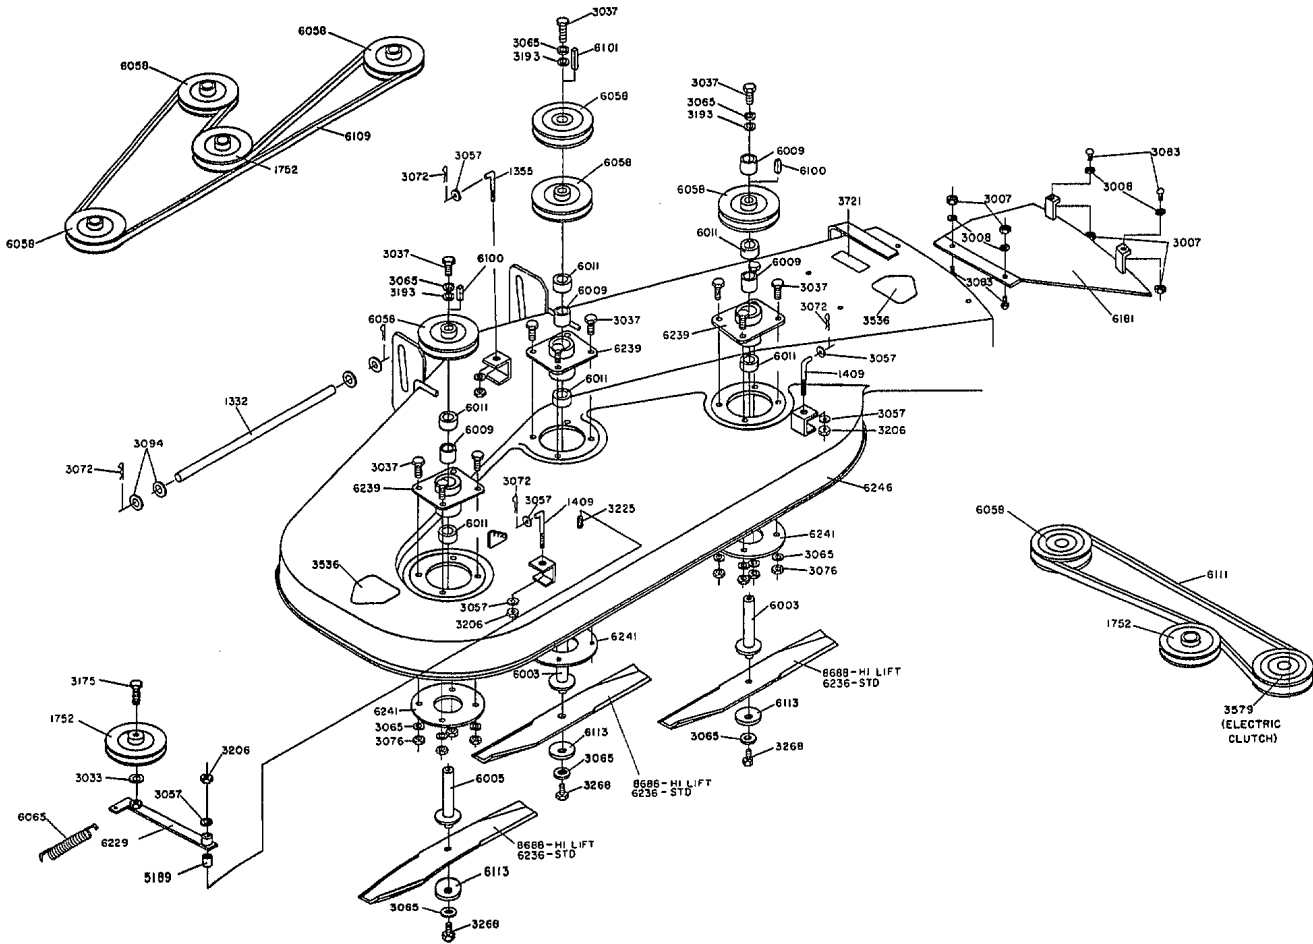

Part No. 5250

1990 Transaxle Assembly Model ZTR 428 / ZTR 429

Part No. 8140

1990 Chassis Assembly Model ZTR 428 / ZTR 429

1990 Mower Deck Assembly Model ZTR 428 / ZTR 429

Part No. 6245

1990 Body Assembly Models ZTR 428 / ZTR 429

1990 Wiring Assembly Model ZTR 428

429 ONLY

428 ONLY

1990 Engine Assemblies Models ZTR 428 / ZTR 429