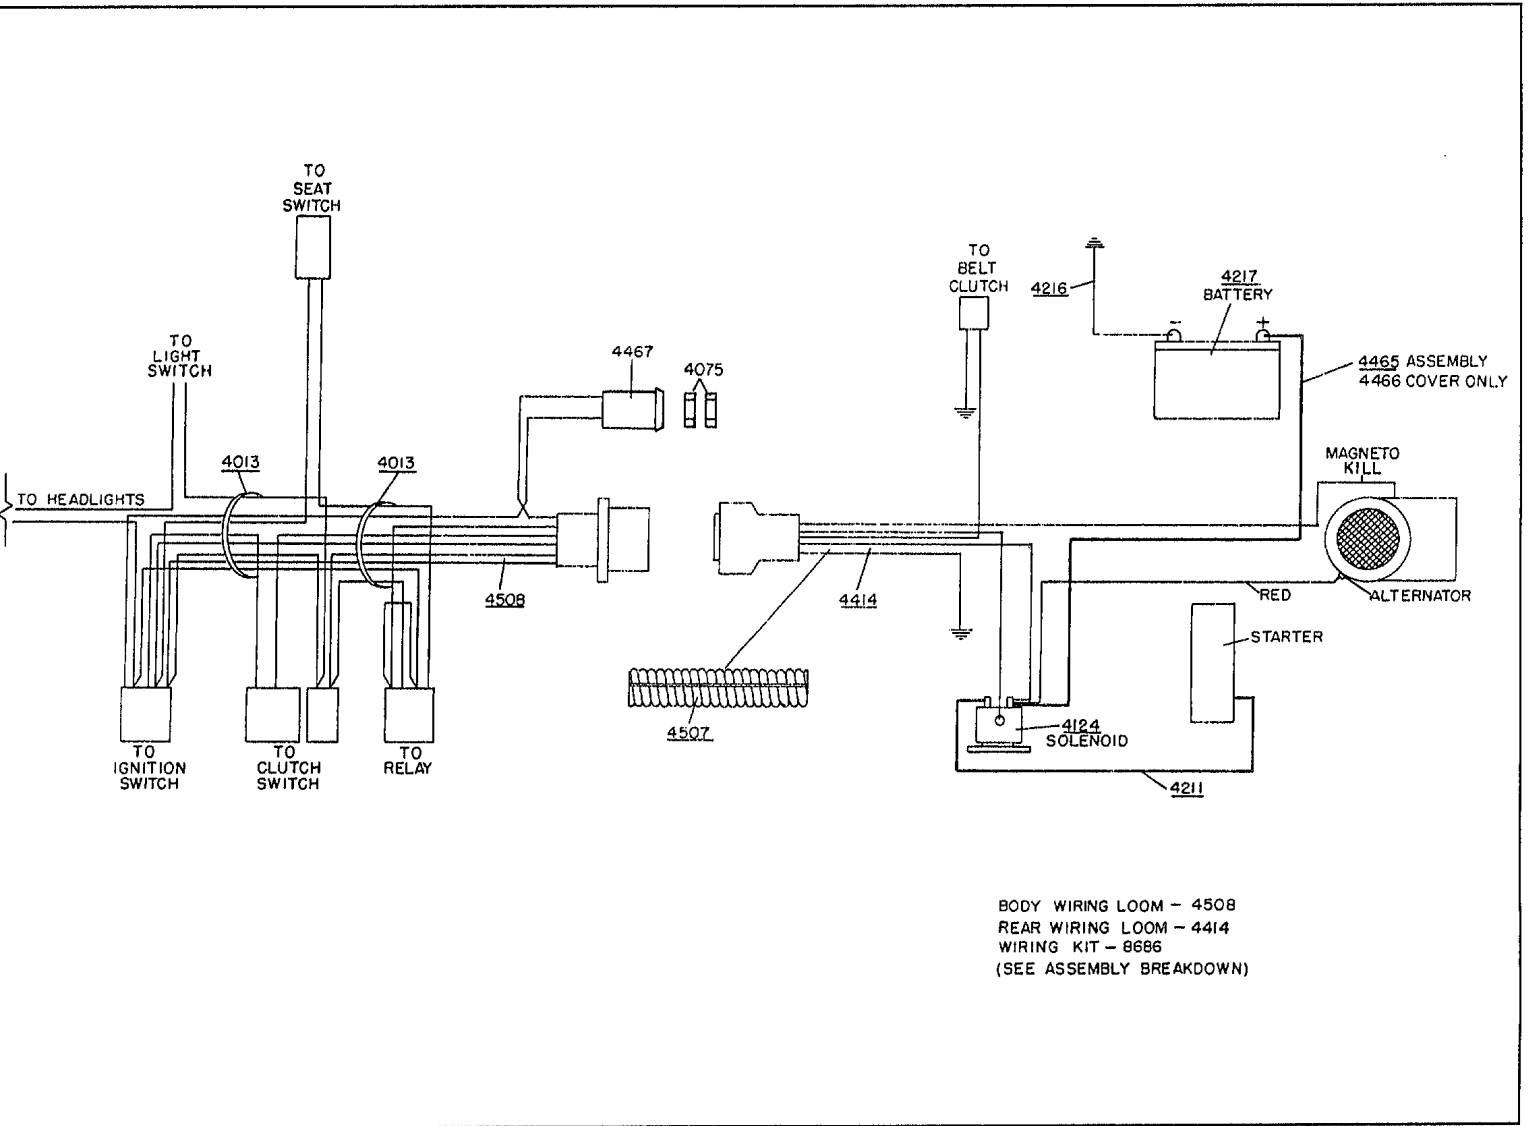

Part No. 5250

1990 Transaxle Assembly Model ZTR 428 / ZTR 429

Part No. 8140

1990 Chassis Assembly Model ZTR 428 / ZTR 429

1990 Mower Deck Assembly Model ZTR 428 / ZTR 429

Part No. 6245

1990 Body Assembly Models ZTR 428 / ZTR 429

1990 Wiring Assembly Model ZTR 428

429 ONLY

428 ONLY

1990 Engine Assemblies Models ZTR 428 / ZTR 429