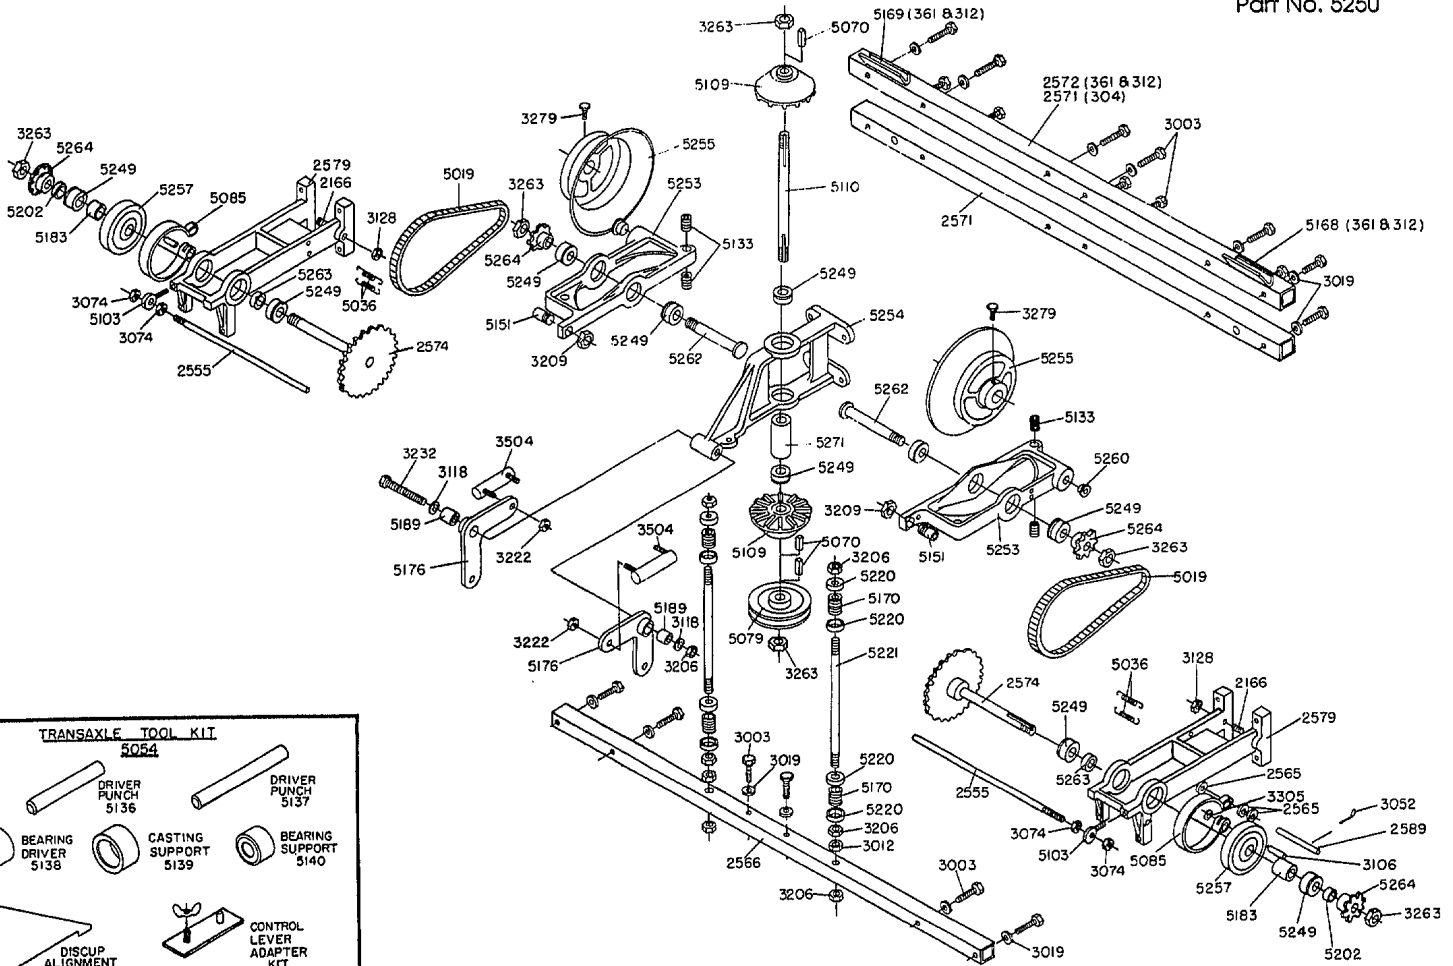

Part No. 5250

1990 Transaxle Assembly Model ZTR 428 / ZTR 429

Part No. 8140

1990 Chassis Assembly Model ZTR 428 / ZTR 429

1990 Mower Deck Assembly Model ZTR 428 / ZTR 429

Part No. 6245

1990 Body Assembly Models ZTR 428 / ZTR 429

1990 Wiring Assembly Model ZTR 428

429 ONLY

428 ONLY

1990 Engine Assemblies Models ZTR 428 / ZTR 429