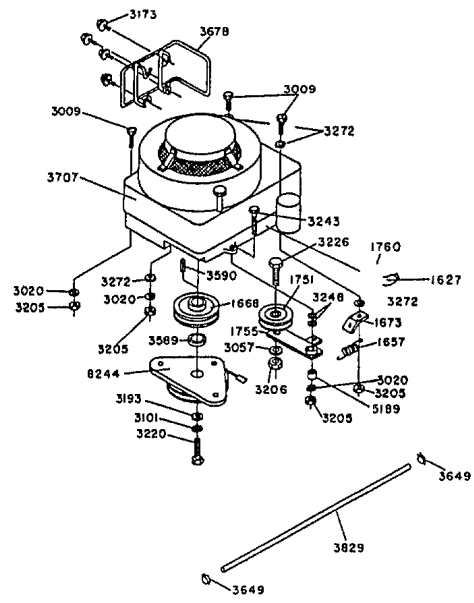

Part No. 5250

1990 Transaxle Assembly Model ZTR 428 / ZTR 429

Part No. 8140

1990 Chassis Assembly Model ZTR 428 / ZTR 429

1990 Mower Deck Assembly Model ZTR 428 / ZTR 429

Part No. 6245

1990 Body Assembly Models ZTR 428 / ZTR 429

1990 Wiring Assembly Model ZTR 428

429 ONLY

428 ONLY

1990 Engine Assemblies Models ZTR 428 / ZTR 429