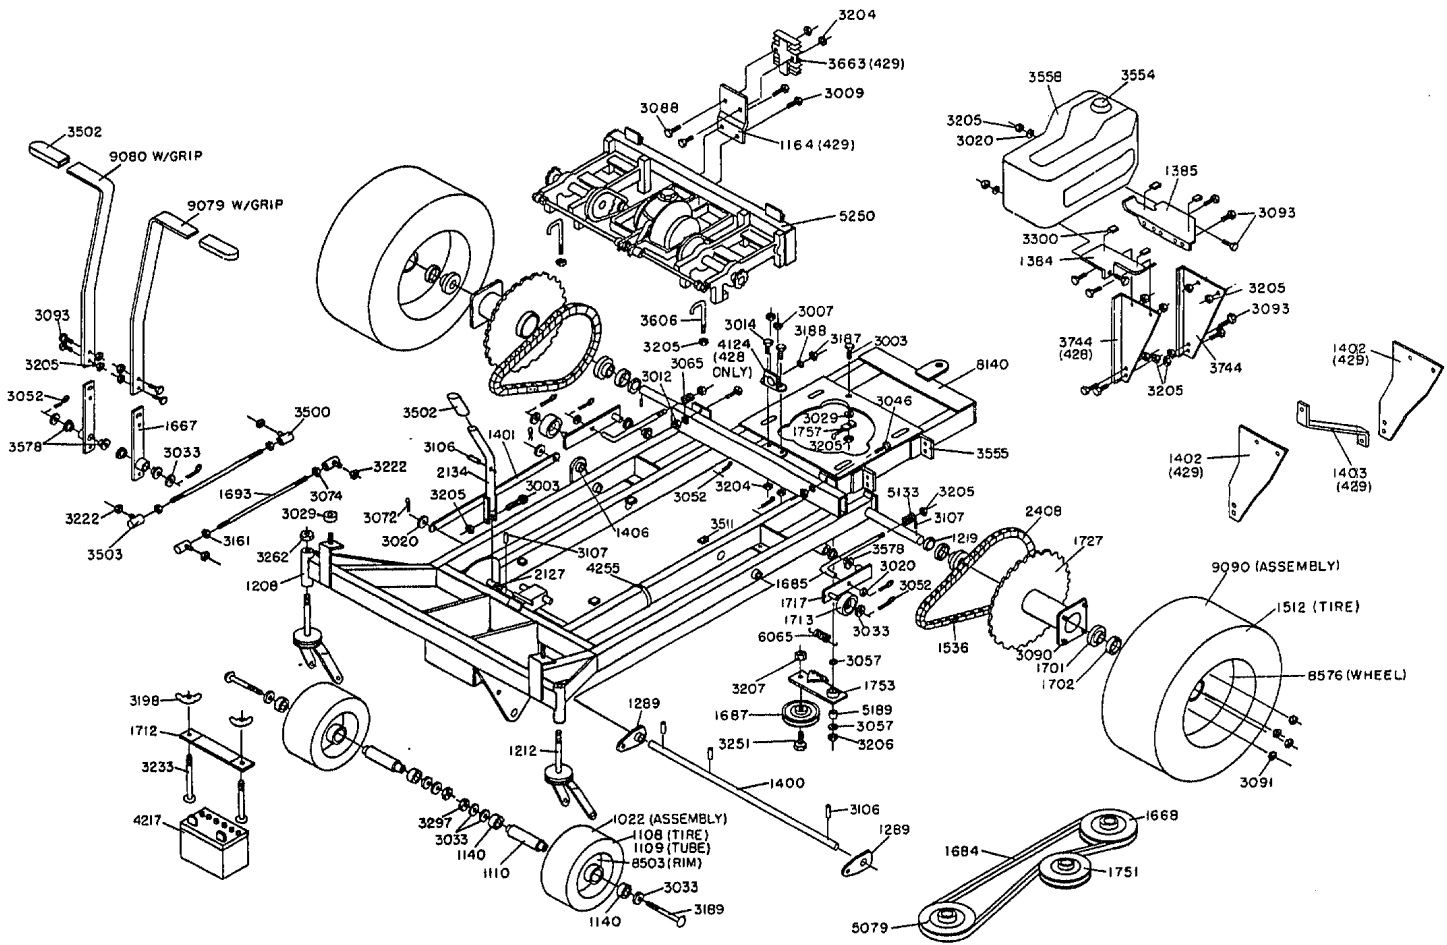

Part No. 5250

1990 Transaxle Assembly Model ZTR 428 / ZTR 429

Part No. 8140

1990 Chassis Assembly Model ZTR 428 / ZTR 429

1990 Mower Deck Assembly Model ZTR 428 / ZTR 429

Part No. 6245

1990 Body Assembly Models ZTR 428 / ZTR 429

1990 Wiring Assembly Model ZTR 428

429 ONLY

428 ONLY

1990 Engine Assemblies Models ZTR 428 / ZTR 429