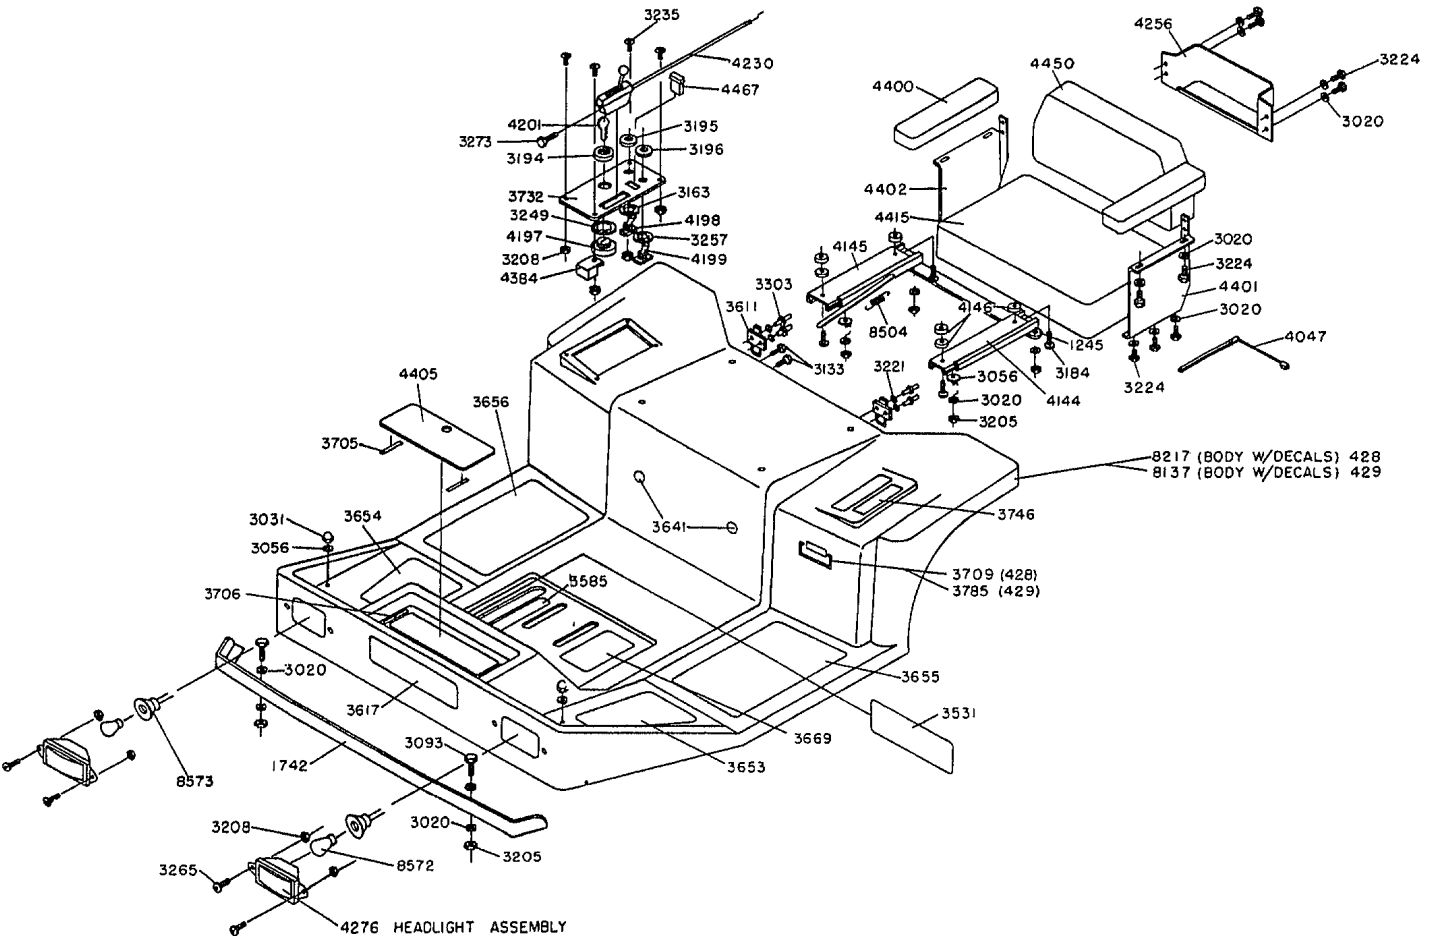

Part No. 5250

1990 Transaxle Assembly Model ZTR 428 / ZTR 429

Part No. 8140

1990 Chassis Assembly Model ZTR 428 / ZTR 429

1990 Mower Deck Assembly Model ZTR 428 / ZTR 429

Part No. 6245

1990 Body Assembly Models ZTR 428 / ZTR 429

1990 Wiring Assembly Model ZTR 428

429 ONLY

428 ONLY

1990 Engine Assemblies Models ZTR 428 / ZTR 429