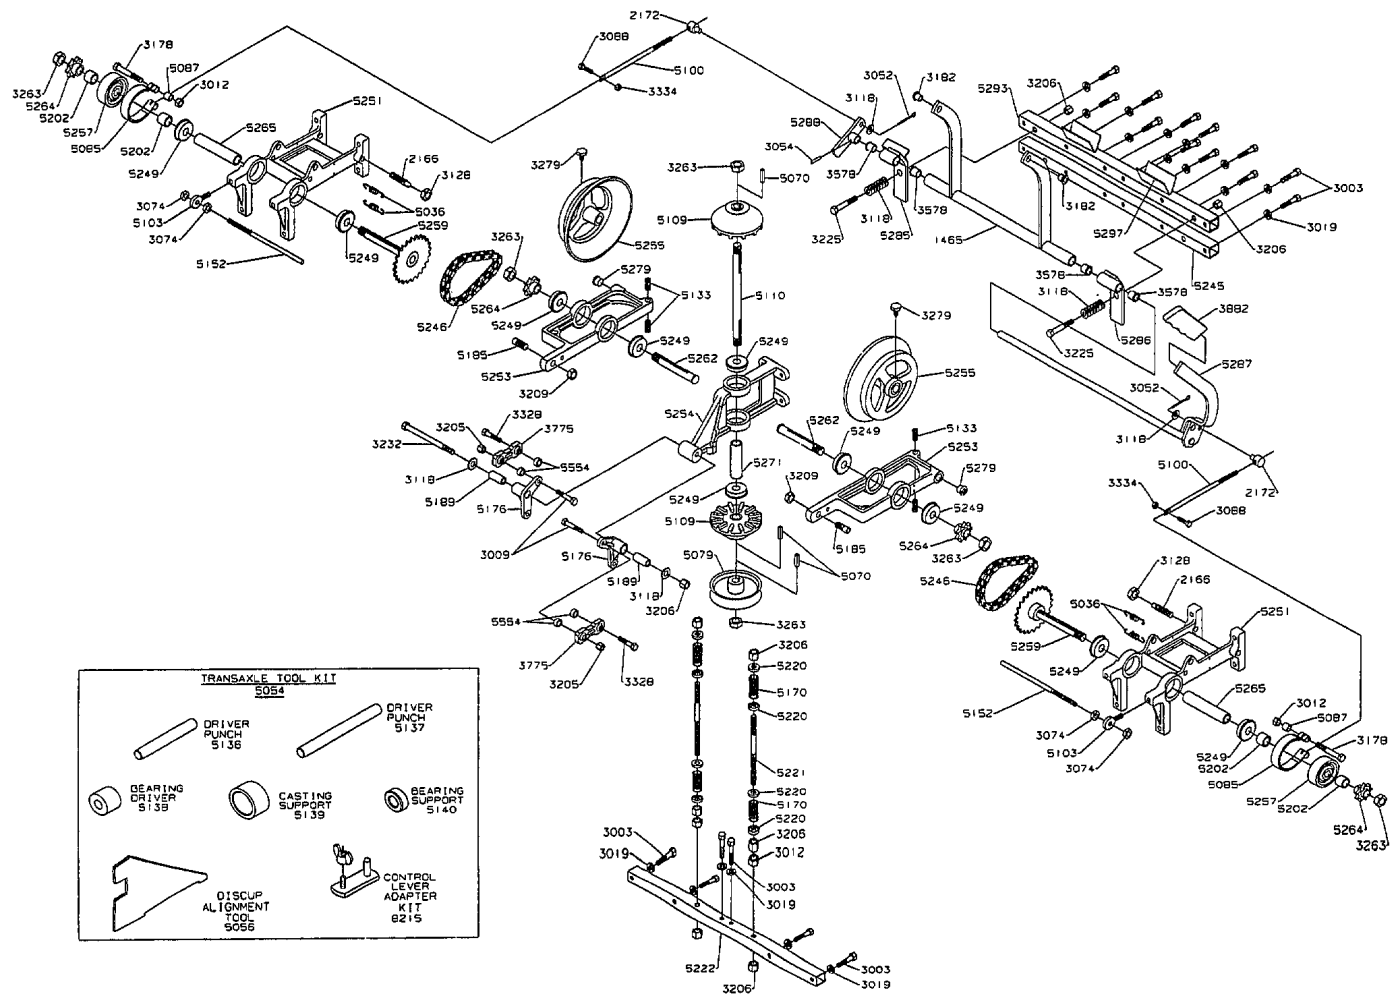

1991 Transaxle Assembly Model ZTR 428

1991 Chassis Assembly Model ZTR 428

Part No. 6245

1991 Mower Deck Assembly Model ZTR 428

1991 Body Assembly Model ZTR 428

1991 Wiring Assembly Model ZTR 428

BODY WIRING LOOM - 4672

REAR WIRING LOOM - 4667

WIRING KIT - 8184
(SEE ASSEMBLY BREAKDOWN)