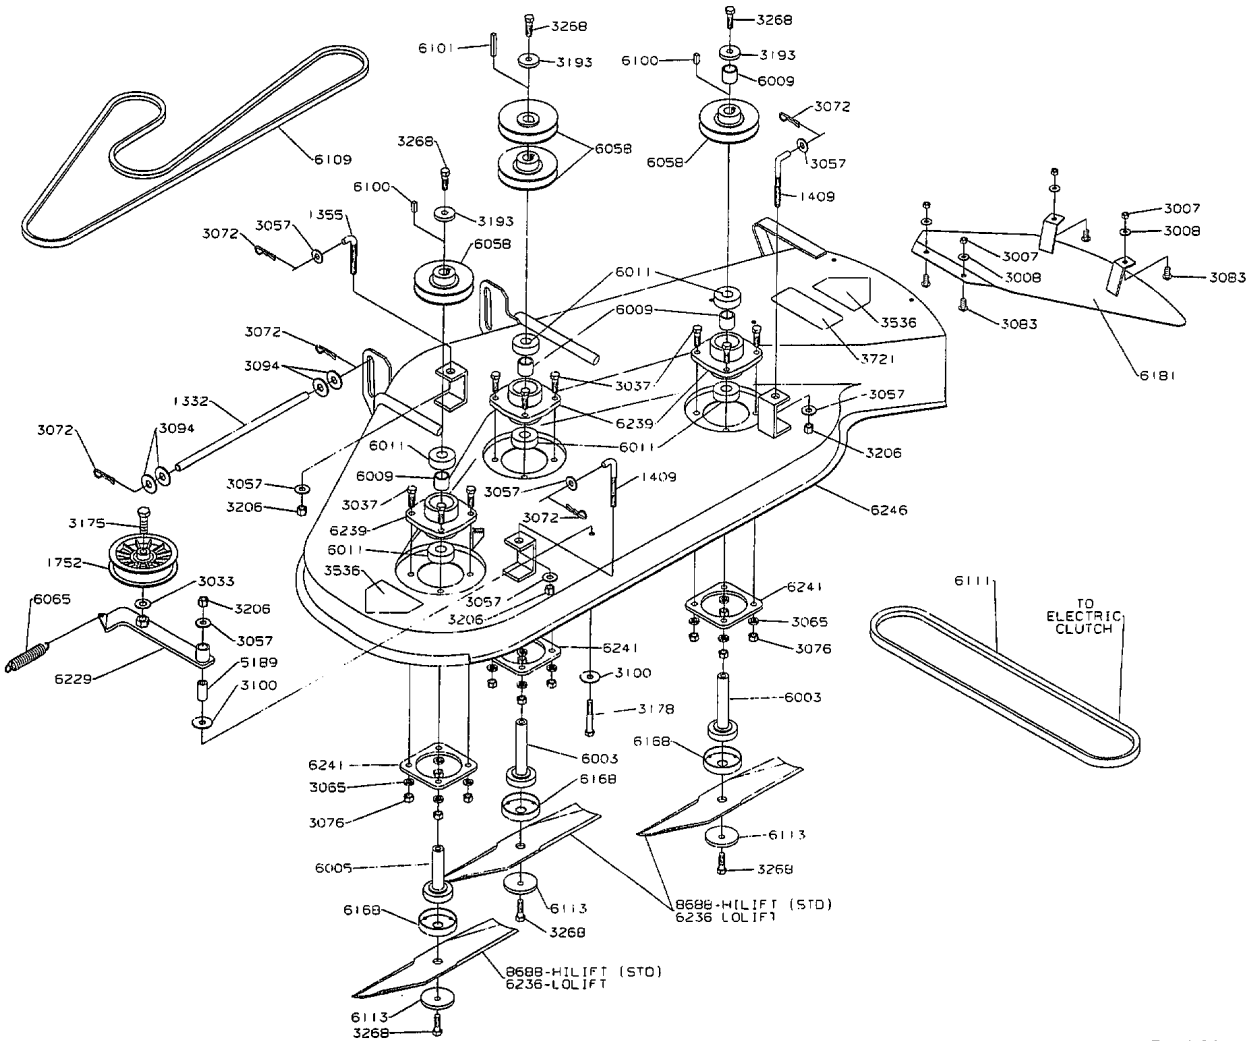

1991 Transaxle Assembly Model ZTR 428

1991 Chassis Assembly Model ZTR 428

Part No. 6245

1991 Mower Deck Assembly Model ZTR 428

1991 Body Assembly Model ZTR 428

1991 Wiring Assembly Model ZTR 428

BODY WIRING LOOM - 4672

REAR WIRING LOOM - 4667

WIRING KIT - 8184
(SEE ASSEMBLY BREAKDOWN)