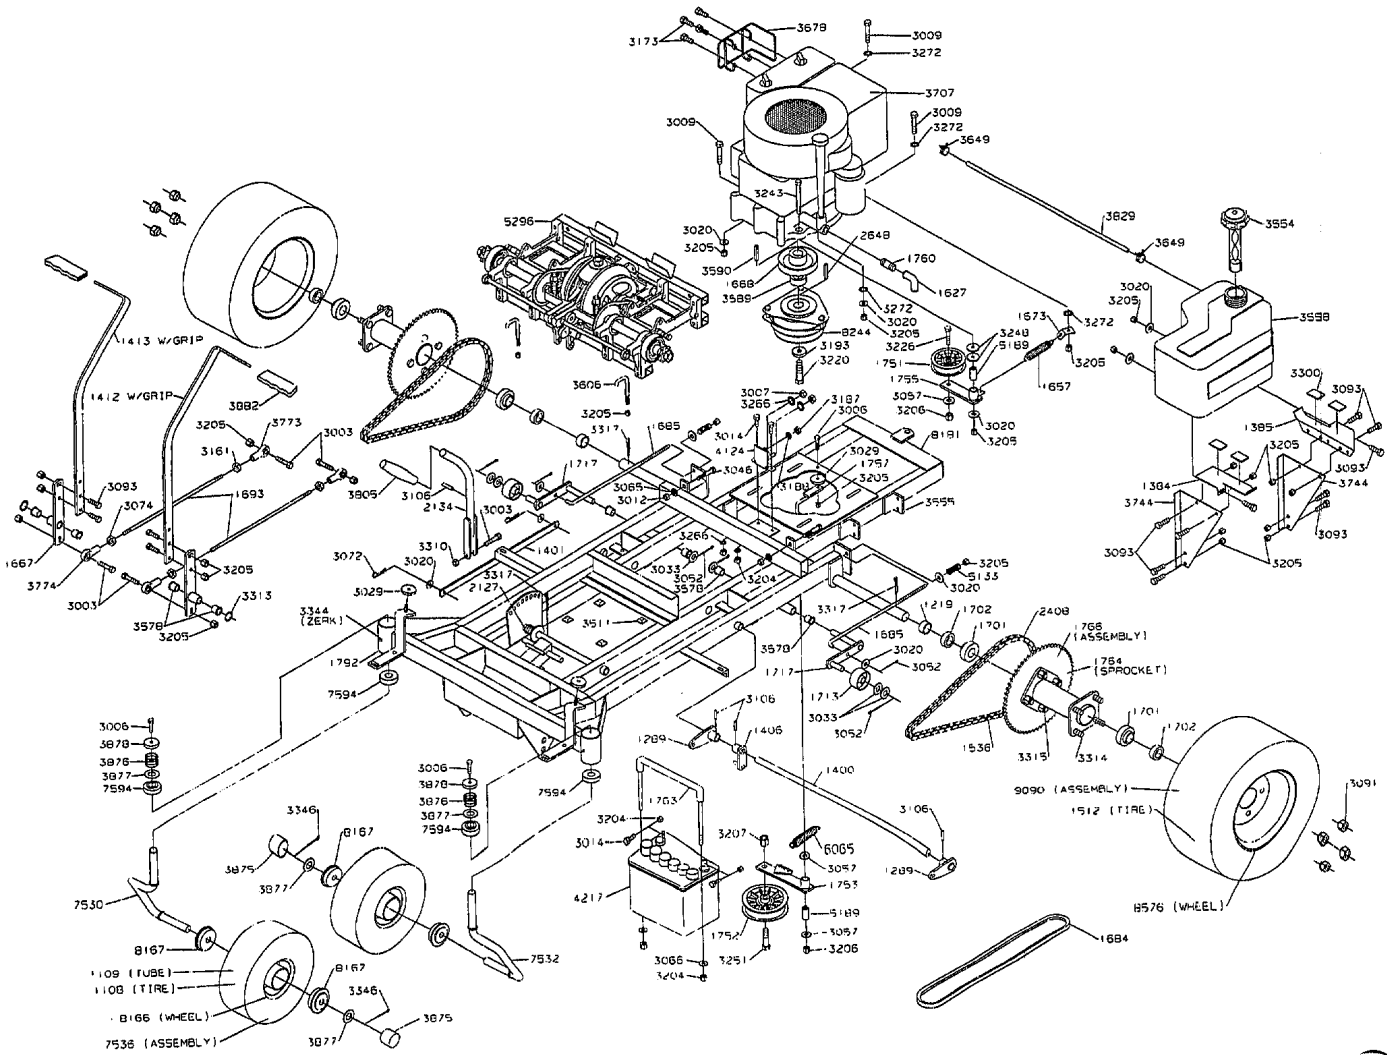

1991 Transaxle Assembly Model ZTR 428

1991 Chassis Assembly Model ZTR 428

Part No. 6245

1991 Mower Deck Assembly Model ZTR 428

1991 Body Assembly Model ZTR 428

1991 Wiring Assembly Model ZTR 428

BODY WIRING LOOM - 4672

REAR WIRING LOOM - 4667

WIRING KIT - 8184
(SEE ASSEMBLY BREAKDOWN)