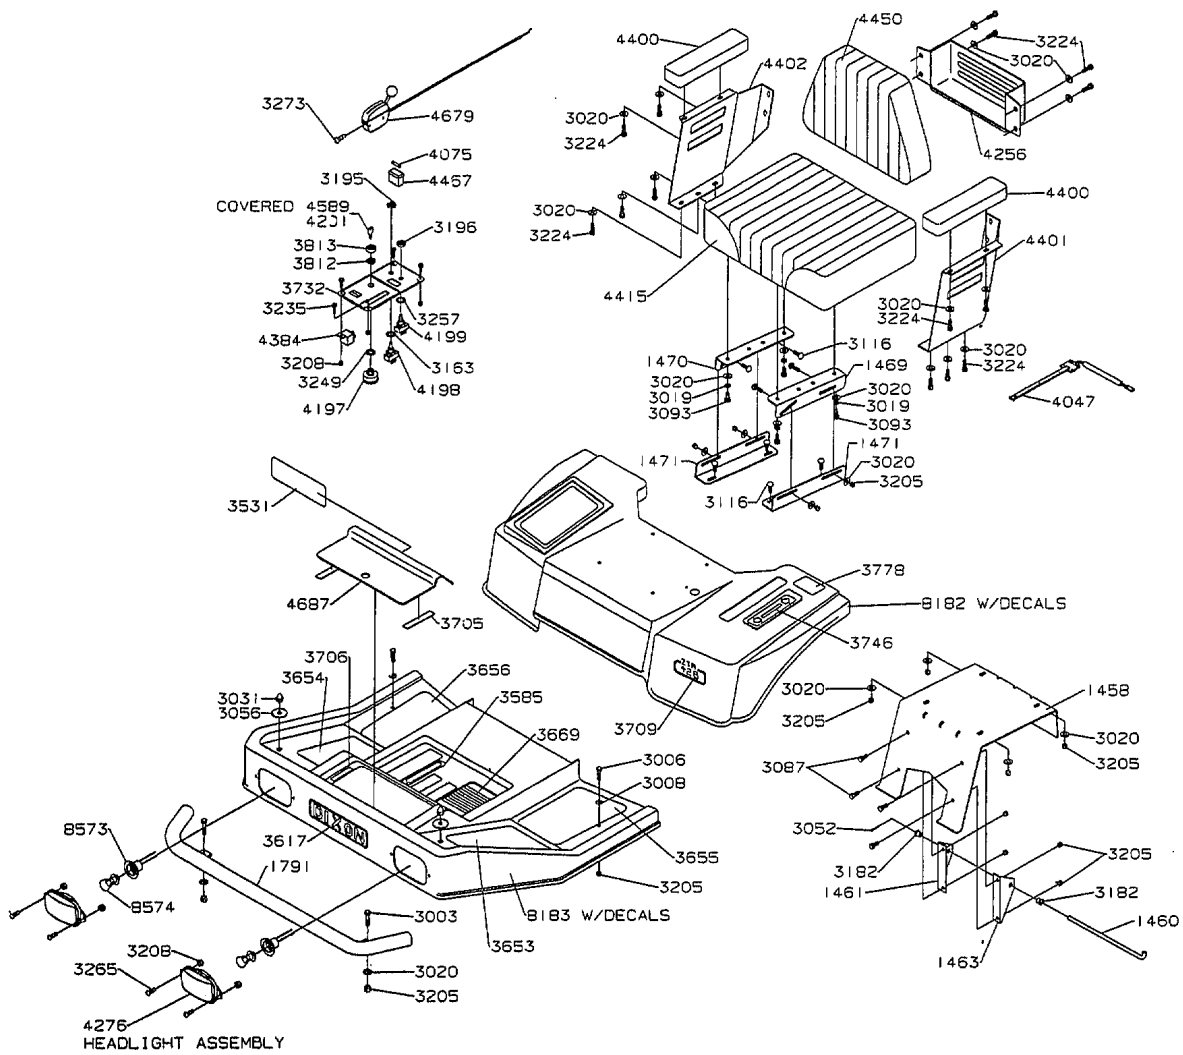

1991 Transaxle Assembly Model ZTR 428

1991 Chassis Assembly Model ZTR 428

Part No. 6245

1991 Mower Deck Assembly Model ZTR 428

1991 Body Assembly Model ZTR 428

1991 Wiring Assembly Model ZTR 428

BODY WIRING LOOM - 4672

REAR WIRING LOOM - 4667

WIRING KIT - 8184
(SEE ASSEMBLY BREAKDOWN)