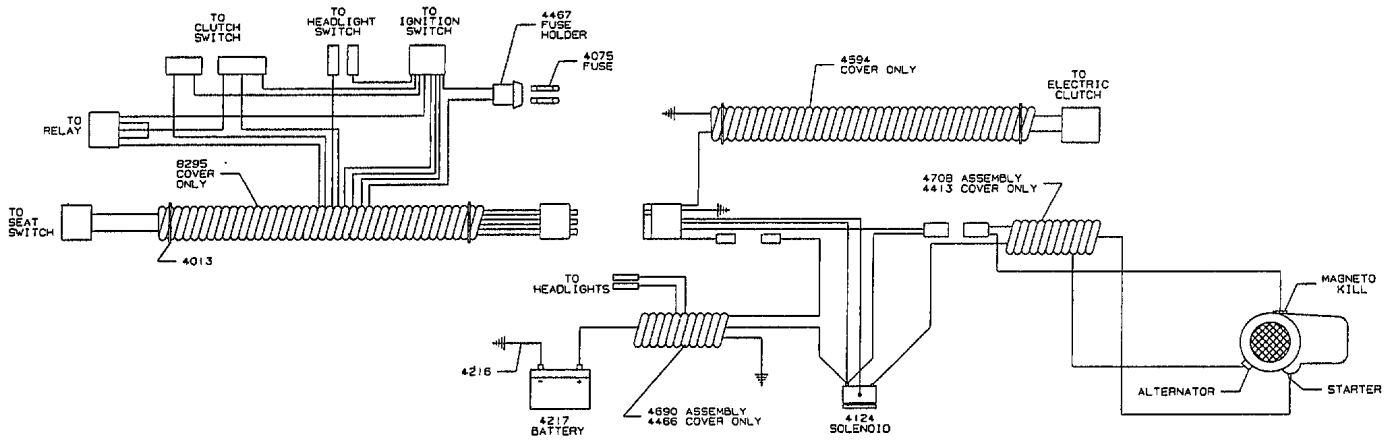

1991 Transaxle Assembly Model ZTR 428

1991 Chassis Assembly Model ZTR 428

Part No. 6245

1991 Mower Deck Assembly Model ZTR 428

1991 Body Assembly Model ZTR 428

1991 Wiring Assembly Model ZTR 428

BODY WIRING LOOM - 4672

REAR WIRING LOOM - 4667

WIRING KIT - 8184
(SEE ASSEMBLY BREAKDOWN)