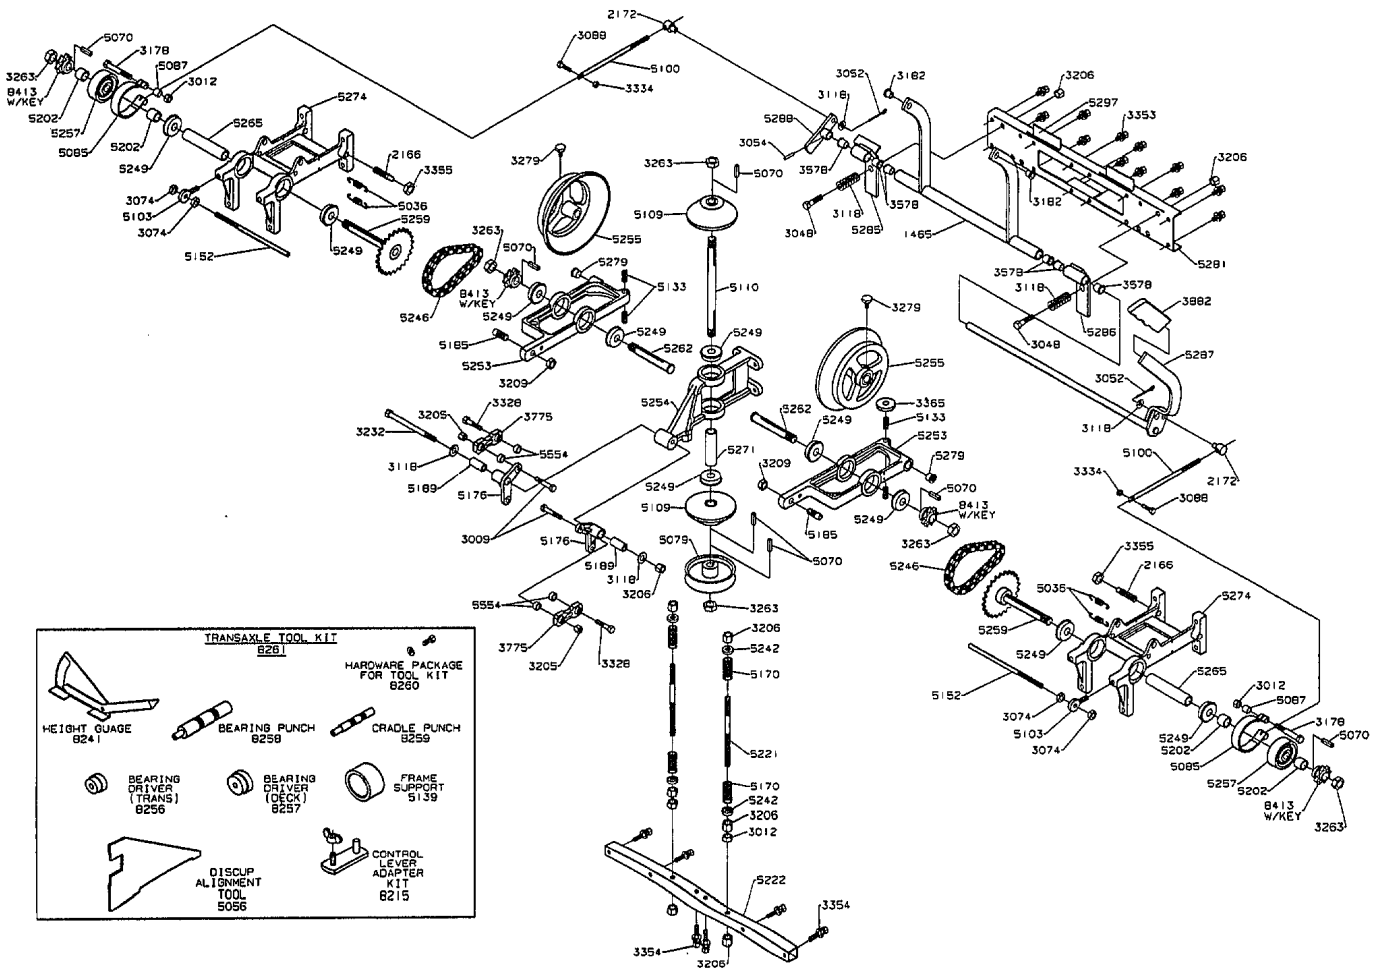

# 1993 Transaxle Assembly Model ZTR 428

1993 Body Assembly Model ZTR 428

# 1993 Wiring Assembly Model ZTR 428

BODY WIRING LOOM - 4730

REAR WIRING LOOM - 4731

WIRING KIT - 8381