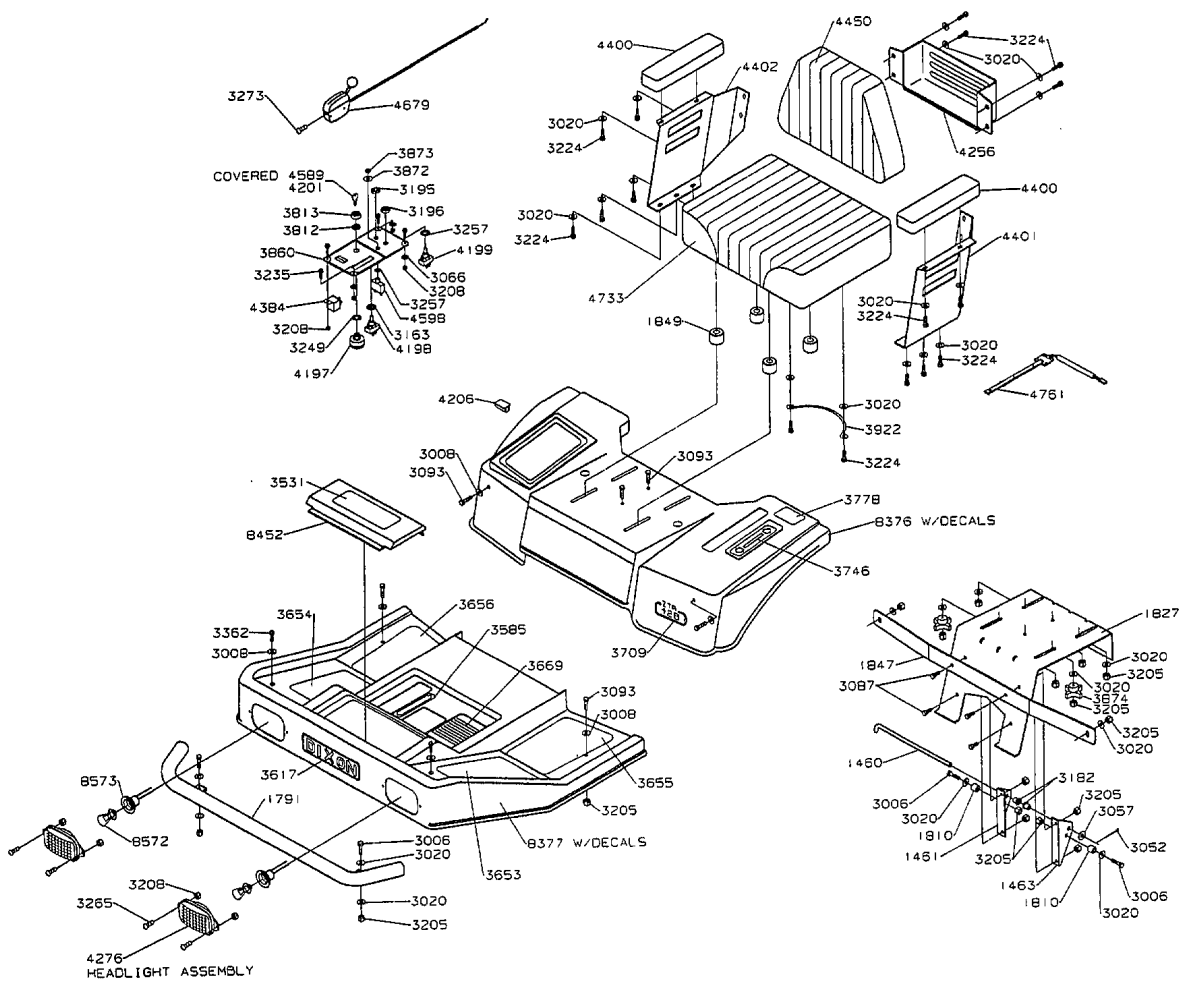

# 1993 Transaxle Assembly Model ZTR 428

1993 Body Assembly Model ZTR 428

# 1993 Wiring Assembly Model ZTR 428

BODY WIRING LOOM - 4730

REAR WIRING LOOM - 4731

WIRING KIT - 8381