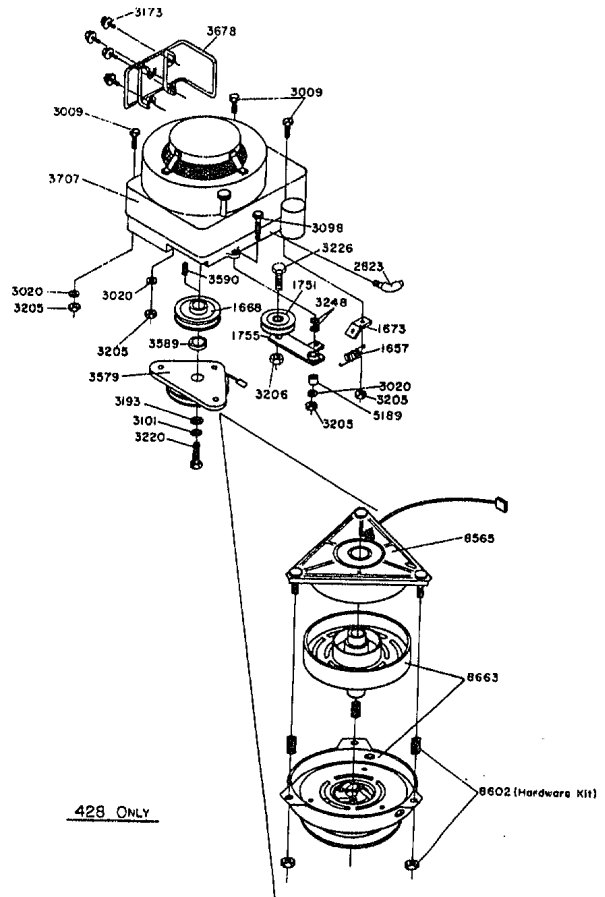

Part No. 6245

1989 Mower Deck Assembly Models ZTR 428 / ZTR 429

1989 Body Assembly Models ZTR 428 / ZTR 429

BODY WIRING LOOM - 4508
 REAR WIRING LOOM - 4362
 WIRING KIT - 8687
 (SEE ASSEMBLY BREAKDOWN)

1989 Wiring Assembly Model ZTR 429

1989 Engine Assemblies Models ZTR 428 / ZTR 429

429 ONLY

428 ONLY