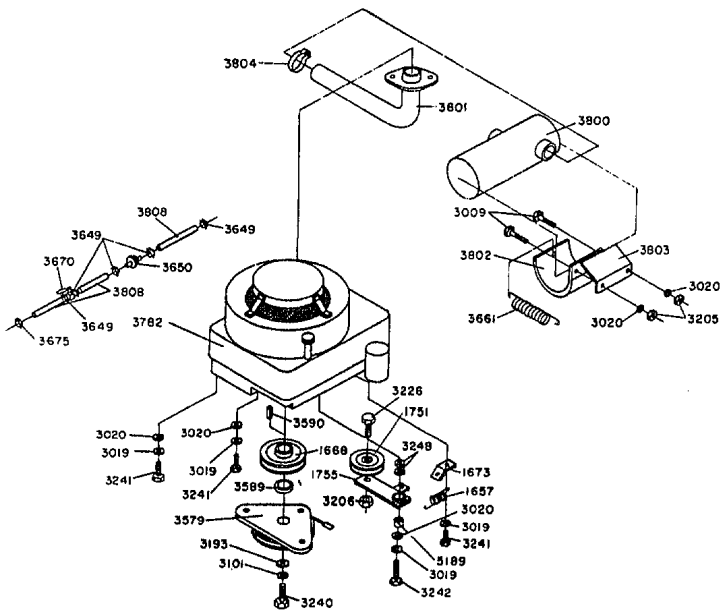

Part No. 6245

1989 Mower Deck Assembly Models ZTR 428 / ZTR 429

1989 Body Assembly Models ZTR 428 / ZTR 429

BODY WIRING LOOM - 4508
 REAR WIRING LOOM - 4362
 WIRING KIT - 8687
 (SEE ASSEMBLY BREAKDOWN)

1989 Wiring Assembly Model ZTR 429

1989 Engine Assemblies Models ZTR 428 / ZTR 429

429 ONLY

428 ONLY