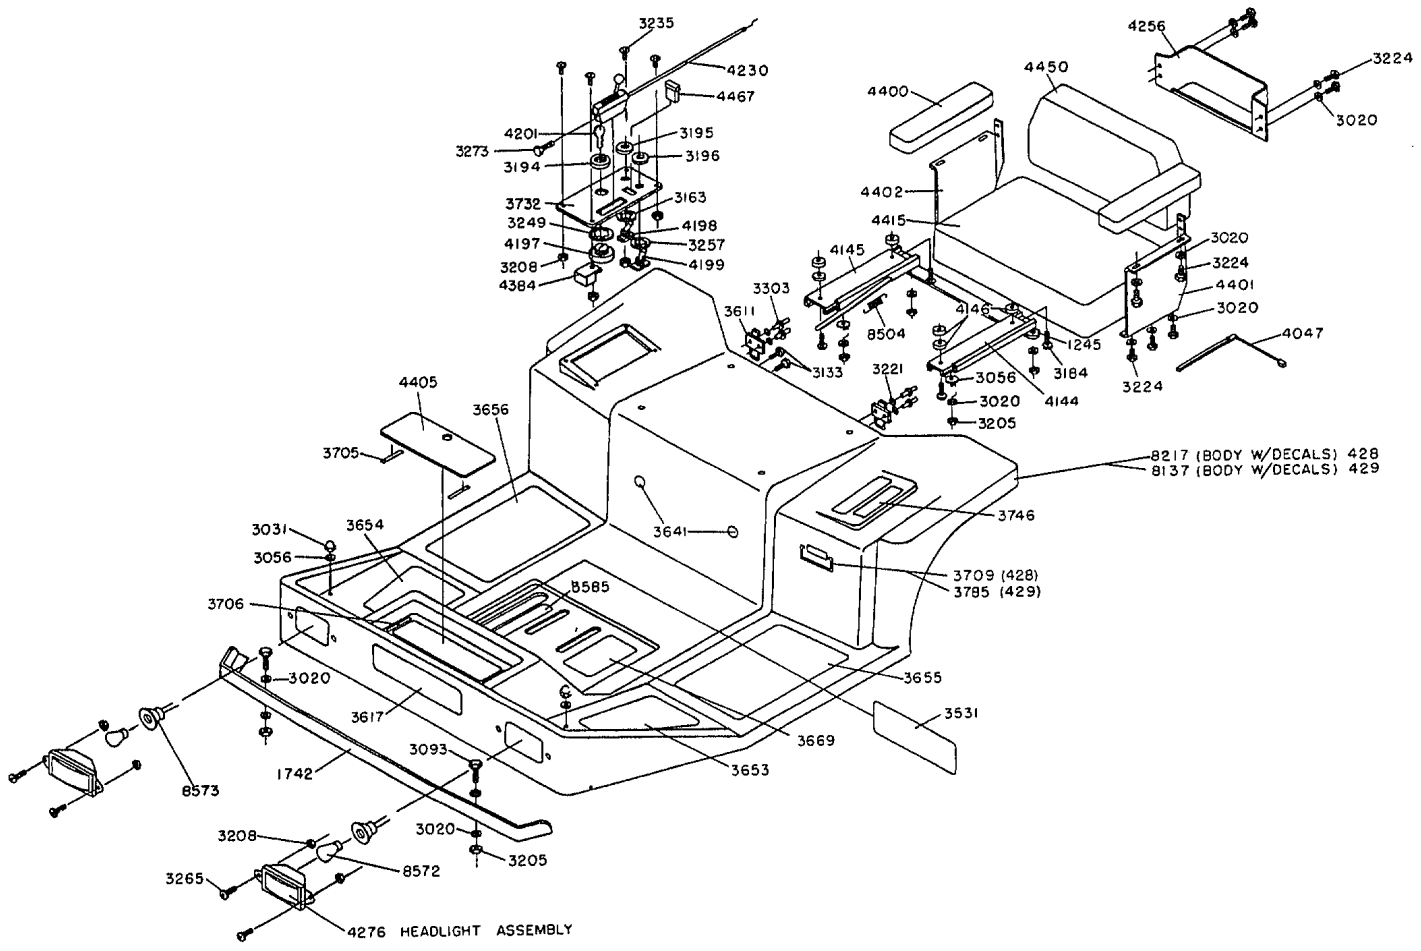

Part No. 6245

1989 Mower Deck Assembly Models ZTR 428 / ZTR 429

1989 Body Assembly Models ZTR 428 / ZTR 429

BODY WIRING LOOM - 4508
 REAR WIRING LOOM - 4362
 WIRING KIT - 8687
 (SEE ASSEMBLY BREAKDOWN)

1989 Wiring Assembly Model ZTR 429

1989 Engine Assemblies Models ZTR 428 / ZTR 429

429 ONLY

428 ONLY