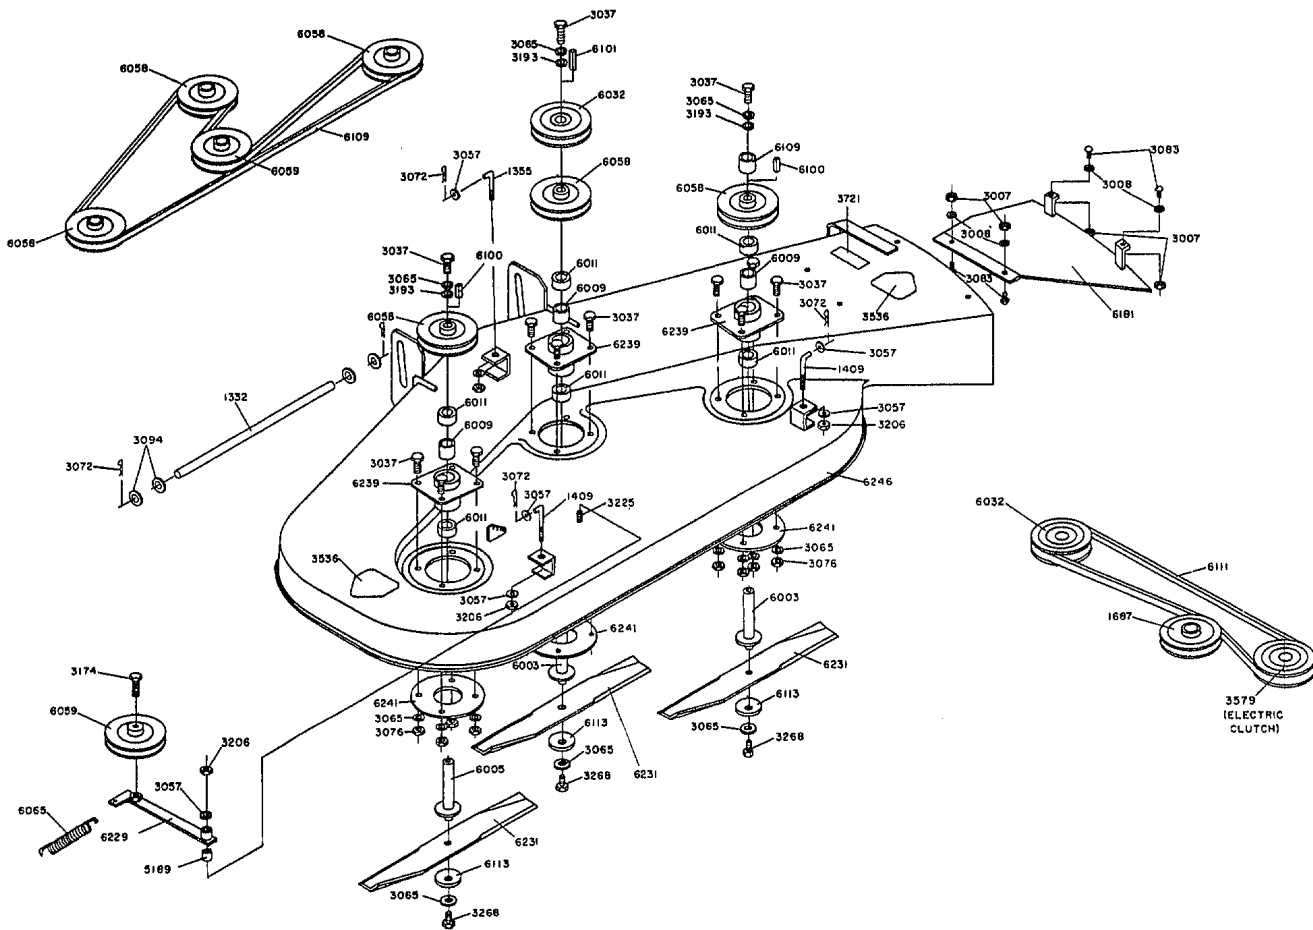

Part No. 6245

1989 Mower Deck Assembly Models ZTR 428 / ZTR 429

1989 Body Assembly Models ZTR 428 / ZTR 429

BODY WIRING LOOM - 4508
 REAR WIRING LOOM - 4362
 WIRING KIT - 8687
 (SEE ASSEMBLY BREAKDOWN)

1989 Wiring Assembly Model ZTR 429

1989 Engine Assemblies Models ZTR 428 / ZTR 429

429 ONLY

428 ONLY