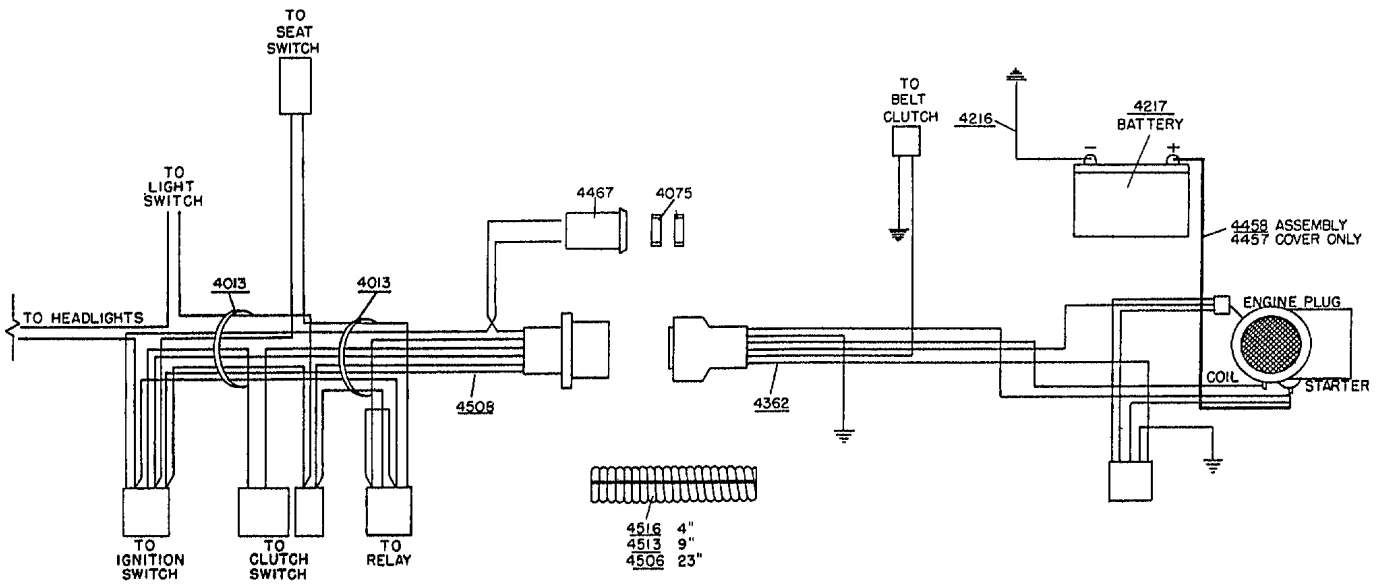

Part No. 6245

1989 Mower Deck Assembly Models ZTR 428 / ZTR 429

1989 Body Assembly Models ZTR 428 / ZTR 429

BODY WIRING LOOM - 4508
 REAR WIRING LOOM - 4362
 WIRING KIT - 8687
 (SEE ASSEMBLY BREAKDOWN)

1989 Wiring Assembly Model ZTR 429

1989 Engine Assemblies Models ZTR 428 / ZTR 429

429 ONLY

428 ONLY