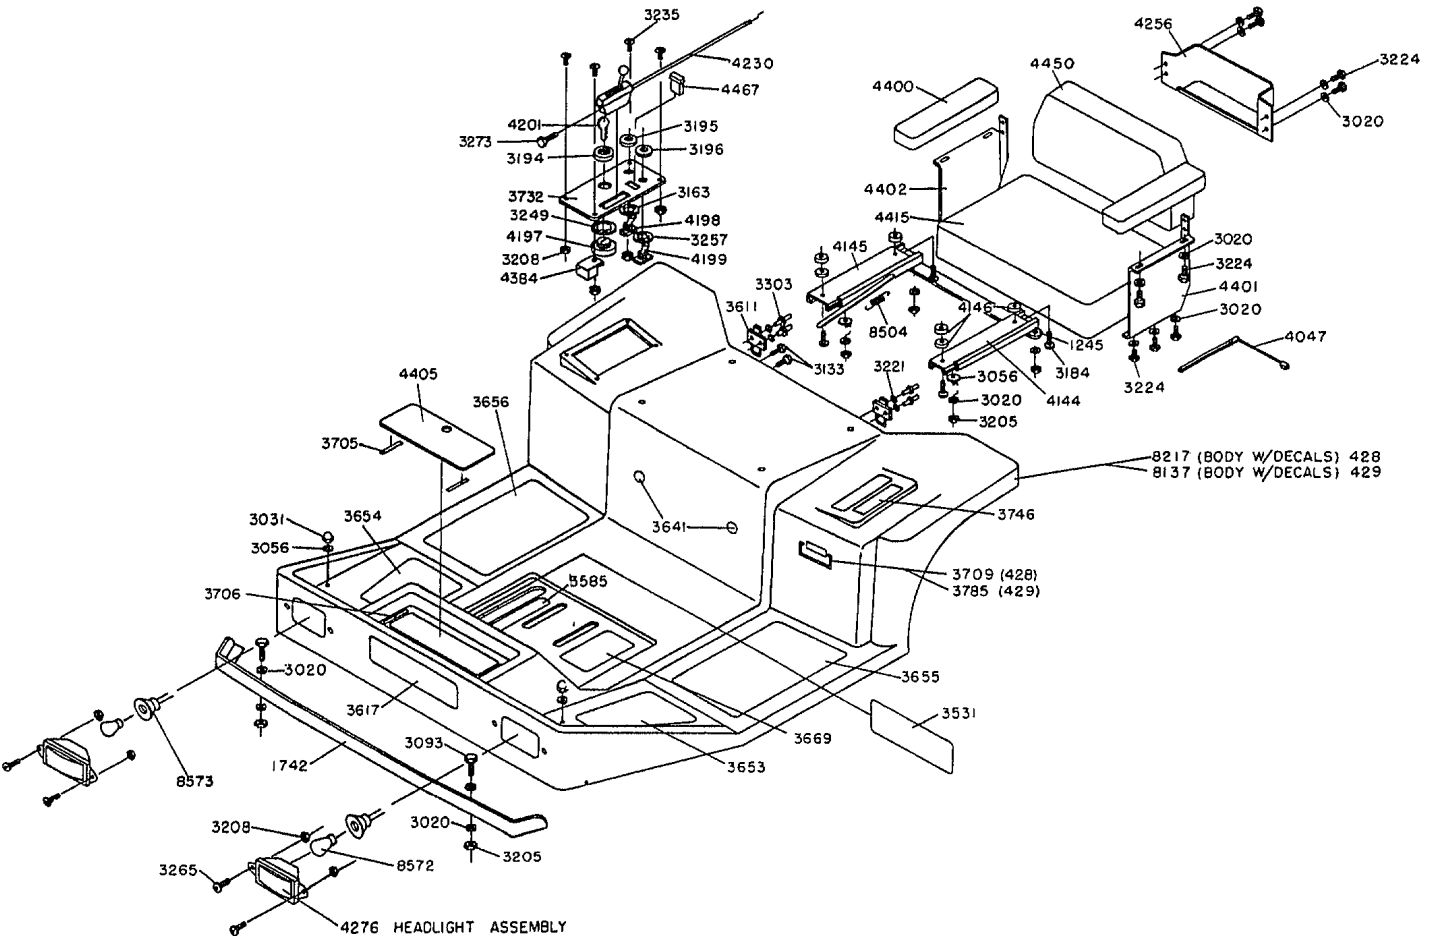

# 1990 Mower Deck Assembly Model ZTR 428 / ZTR 429

Part No. 6245

# 1990 Body Assembly Models ZTR 428 / ZTR 429

# 1990 Wiring Assembly Model ZTR 429

BODY WIRING LOOM - 4508  
 REAR WIRING LOOM - 4362  
 WIRING KIT - 8687  
 (SEE ASSEMBLY BREAKDOWN)