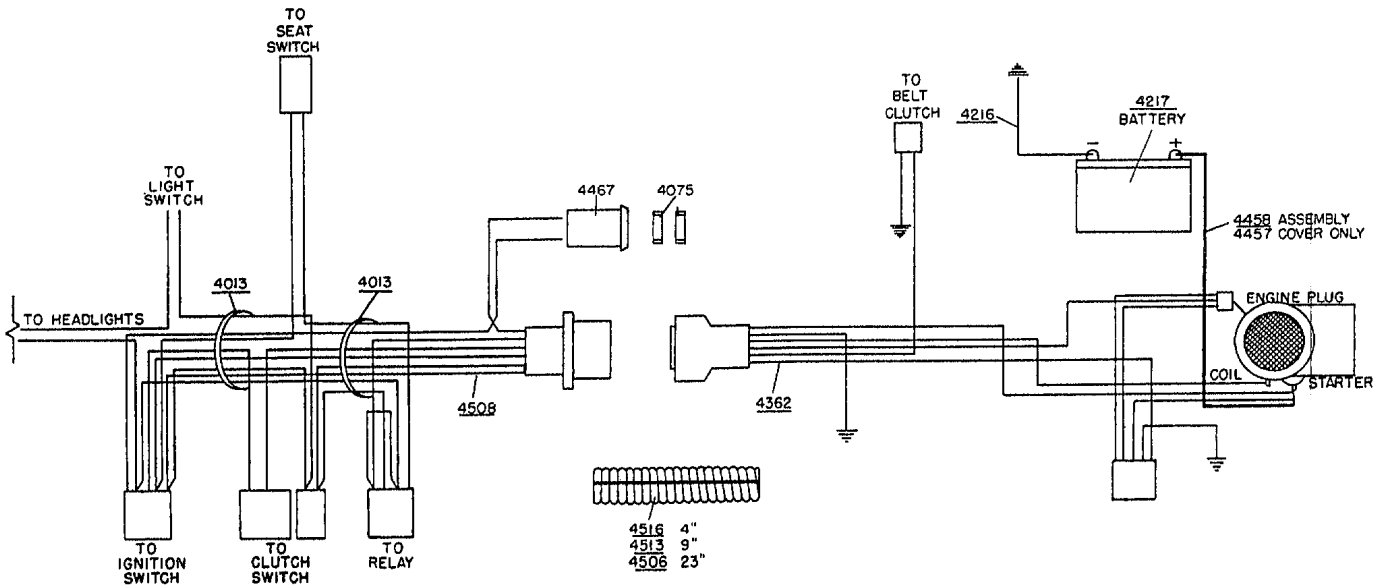

# 1990 Mower Deck Assembly Model ZTR 428 / ZTR 429

Part No. 6245

# 1990 Body Assembly Models ZTR 428 / ZTR 429

# 1990 Wiring Assembly Model ZTR 429

BODY WIRING LOOM - 4508  
 REAR WIRING LOOM - 4362  
 WIRING KIT - 8687  
 (SEE ASSEMBLY BREAKDOWN)