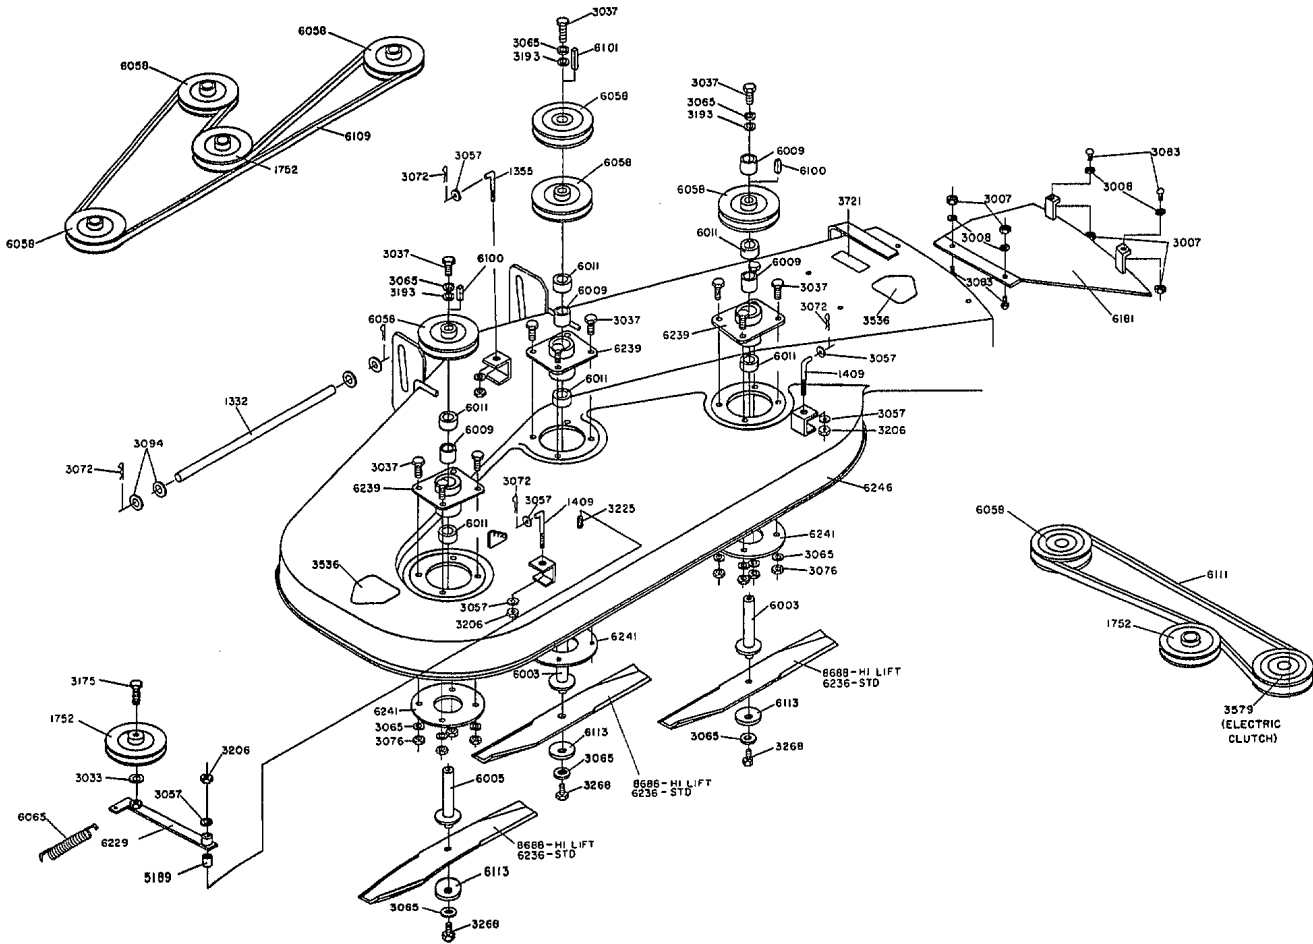

# 1990 Mower Deck Assembly Model ZTR 428 / ZTR 429

Part No. 6245

# 1990 Body Assembly Models ZTR 428 / ZTR 429

# 1990 Wiring Assembly Model ZTR 429

BODY WIRING LOOM - 4508  
 REAR WIRING LOOM - 4362  
 WIRING KIT - 8687  
 (SEE ASSEMBLY BREAKDOWN)