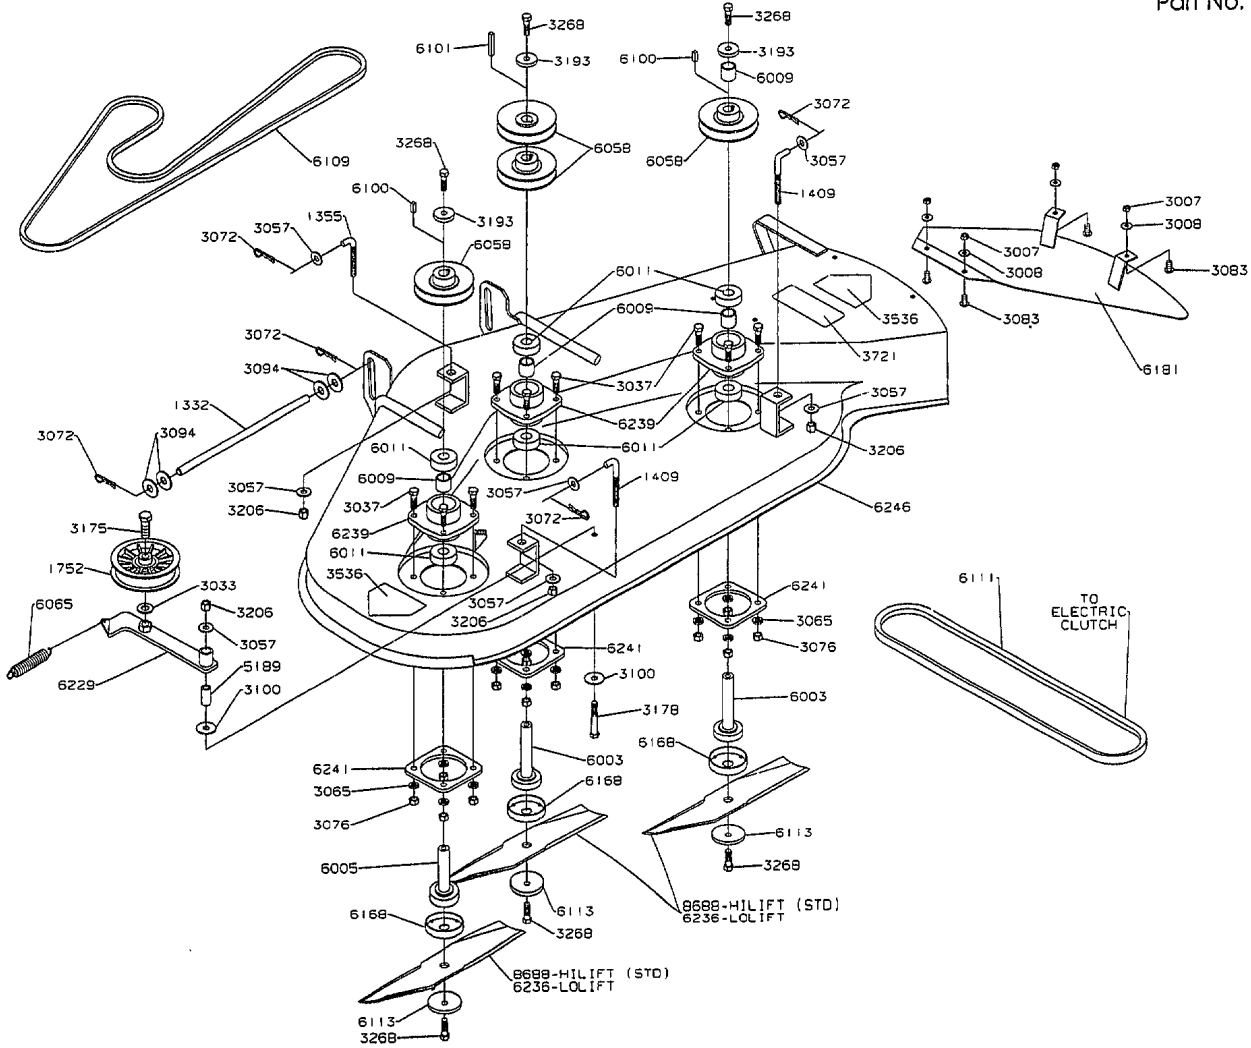

1991 Chassis Assmeby Model ZTR 429

1991 Mower Deck Assembly Model ZTR 429

Part No. 6245

1991 Body Assembly Model ZTR 429

BODY WIRING LOOM - 4672

REAR WIRING LOOM - 4667

WIRING KIT - 8185
 (SEE ASSEMBLY BREAKDOWN)

1991 Wiring Assembly Model ZTR 429