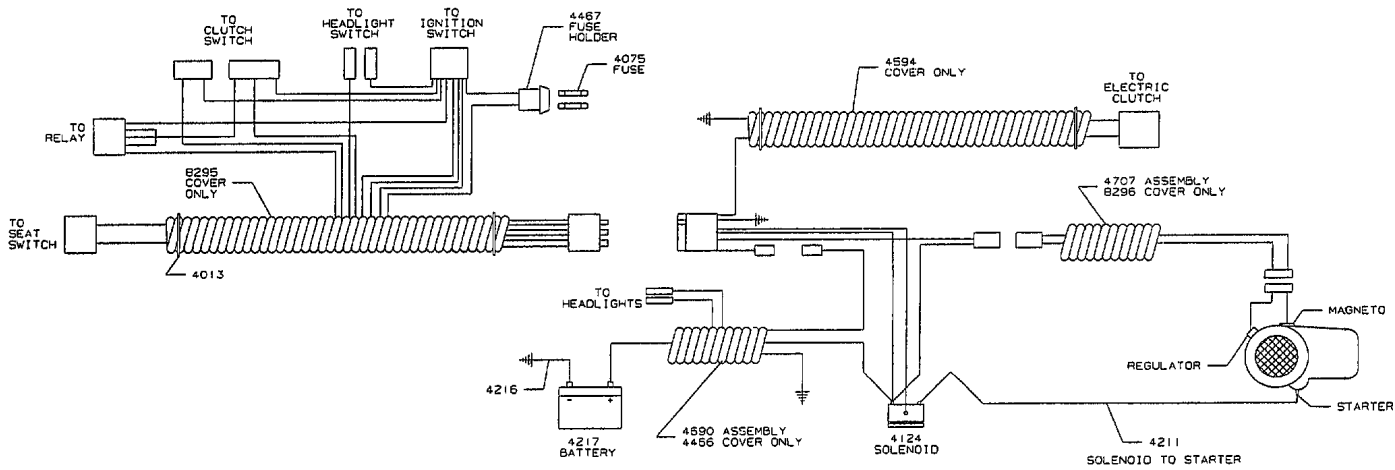

1991 Chassis Assmeby Model ZTR 429

1991 Mower Deck Assembly Model ZTR 429

Part No. 6245

1991 Body Assembly Model ZTR 429

BODY WIRING LOOM - 4672

REAR WIRING LOOM - 4667

WIRING KIT - 8185
 (SEE ASSEMBLY BREAKDOWN)

1991 Wiring Assembly Model ZTR 429