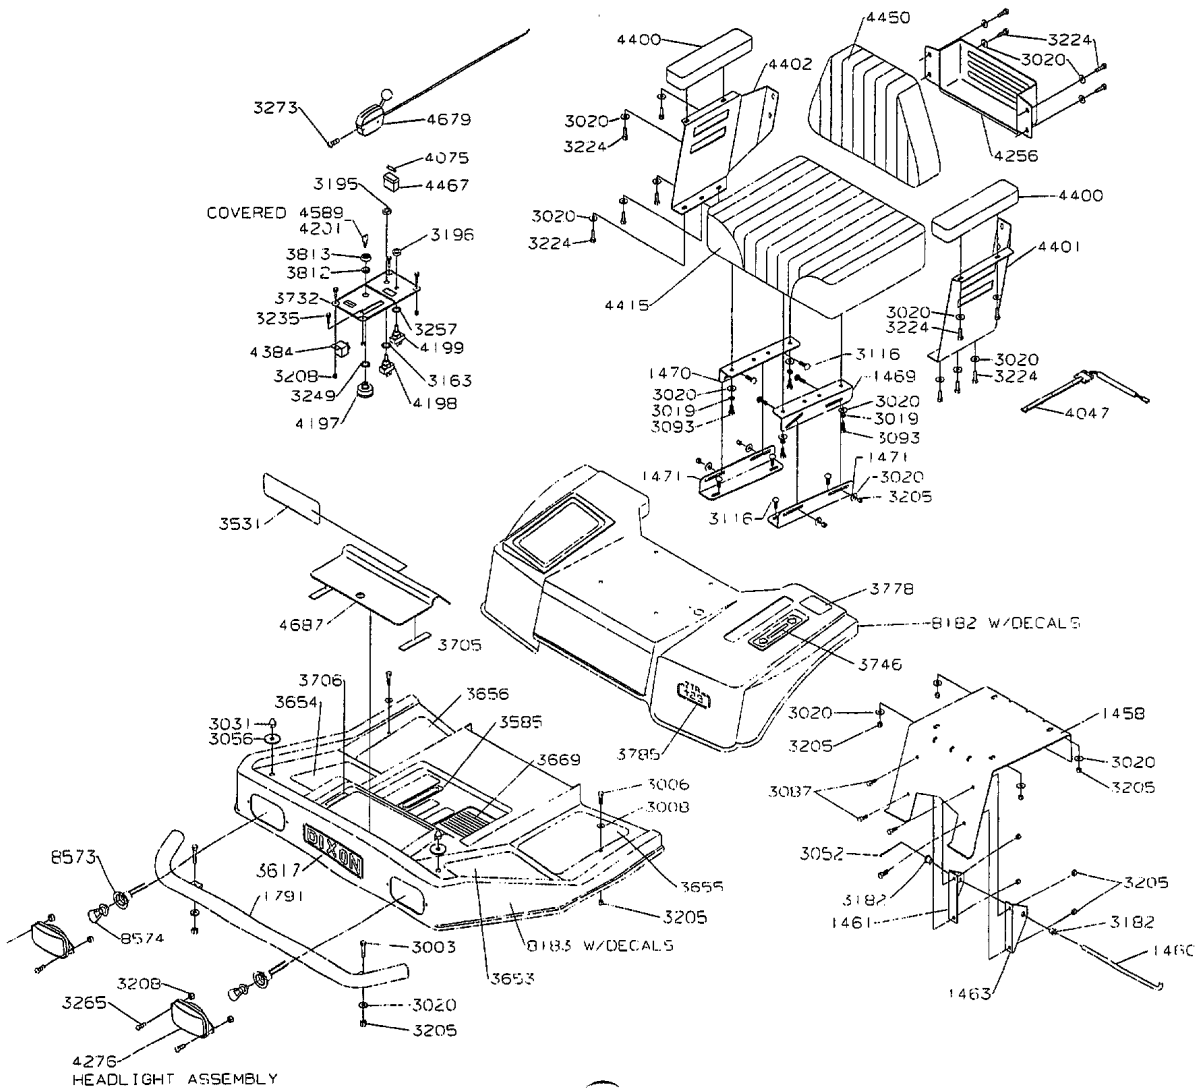

1991 Chassis Assmeby Model ZTR 429

1991 Mower Deck Assembly Model ZTR 429

Part No. 6245

1991 Body Assembly Model ZTR 429

BODY WIRING LOOM - 4672

REAR WIRING LOOM - 4667

WIRING KIT - 8185
 (SEE ASSEMBLY BREAKDOWN)

1991 Wiring Assembly Model ZTR 429