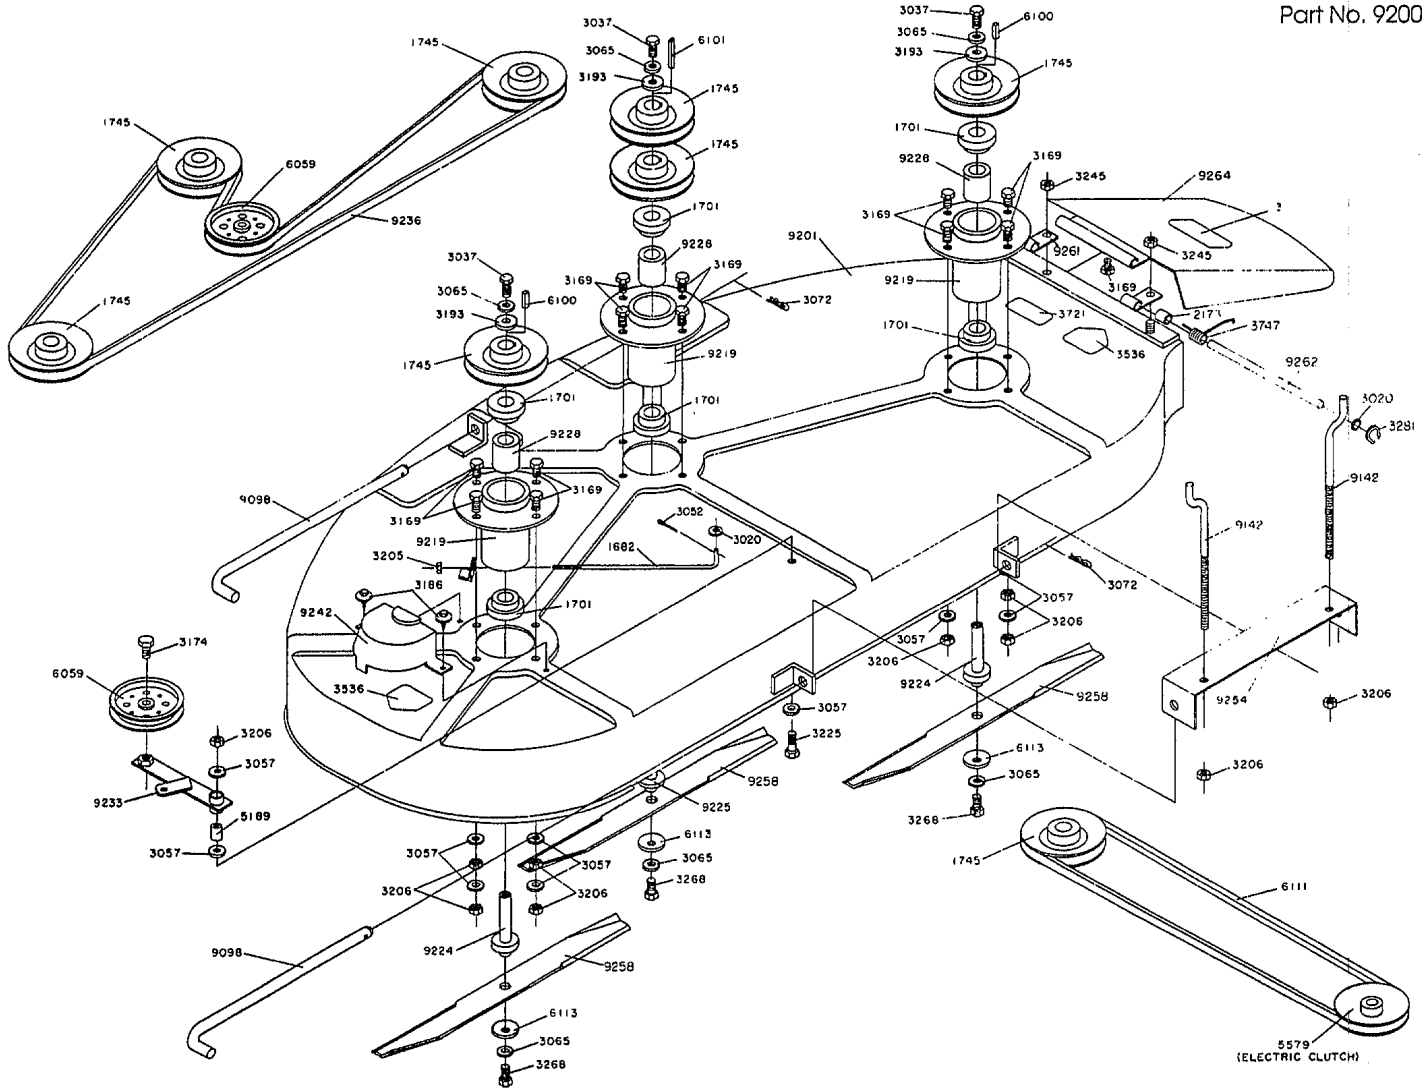

# 1989 Fuel & Hydraulics Tanks & Fittings Assembly Model ZTR 502

Part No. 9200

1989 Mower Deck Assembly Model ZTR 502

1989 Body Assembly Model ZTR 502

# 1989 Wiring Assembly Model ZTR 502