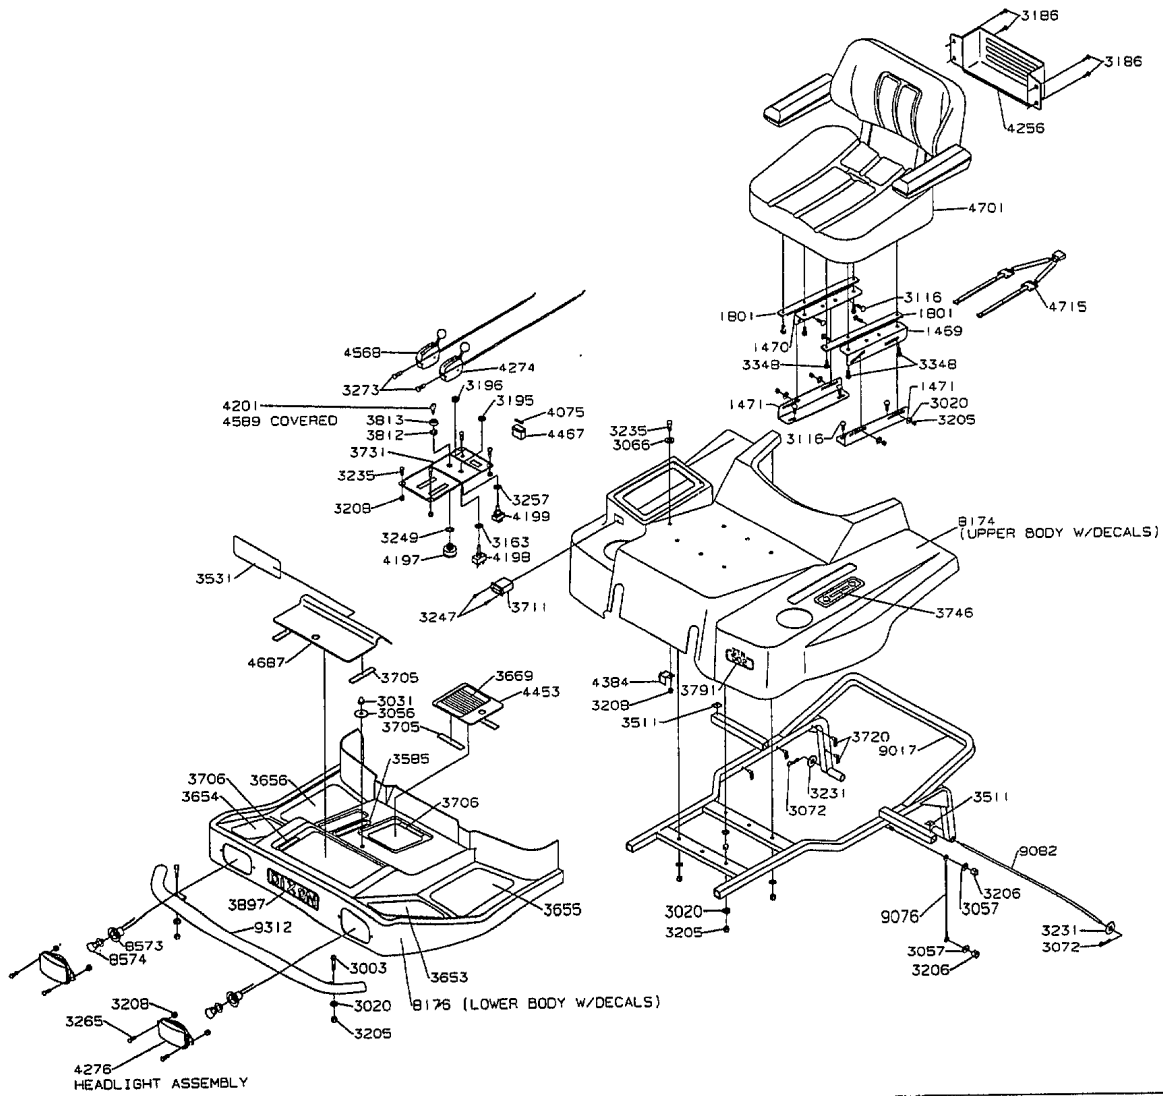

1991 T-Box & Hydrostats Assembly Model ZTR 502

1991 Fuel & Hydraulics Tanks & Fittings Assembly Model ZTR 502

1991 Body Assembly Model ZTR 502

UPPER WIRING LOOM - 4714

LOWER WIRING LOOM - 4569

WIRING KIT - 8188
 (SEE ASSEMBLY BREAKDOWN)

1991 Wiring Assembly Model ZTR 502