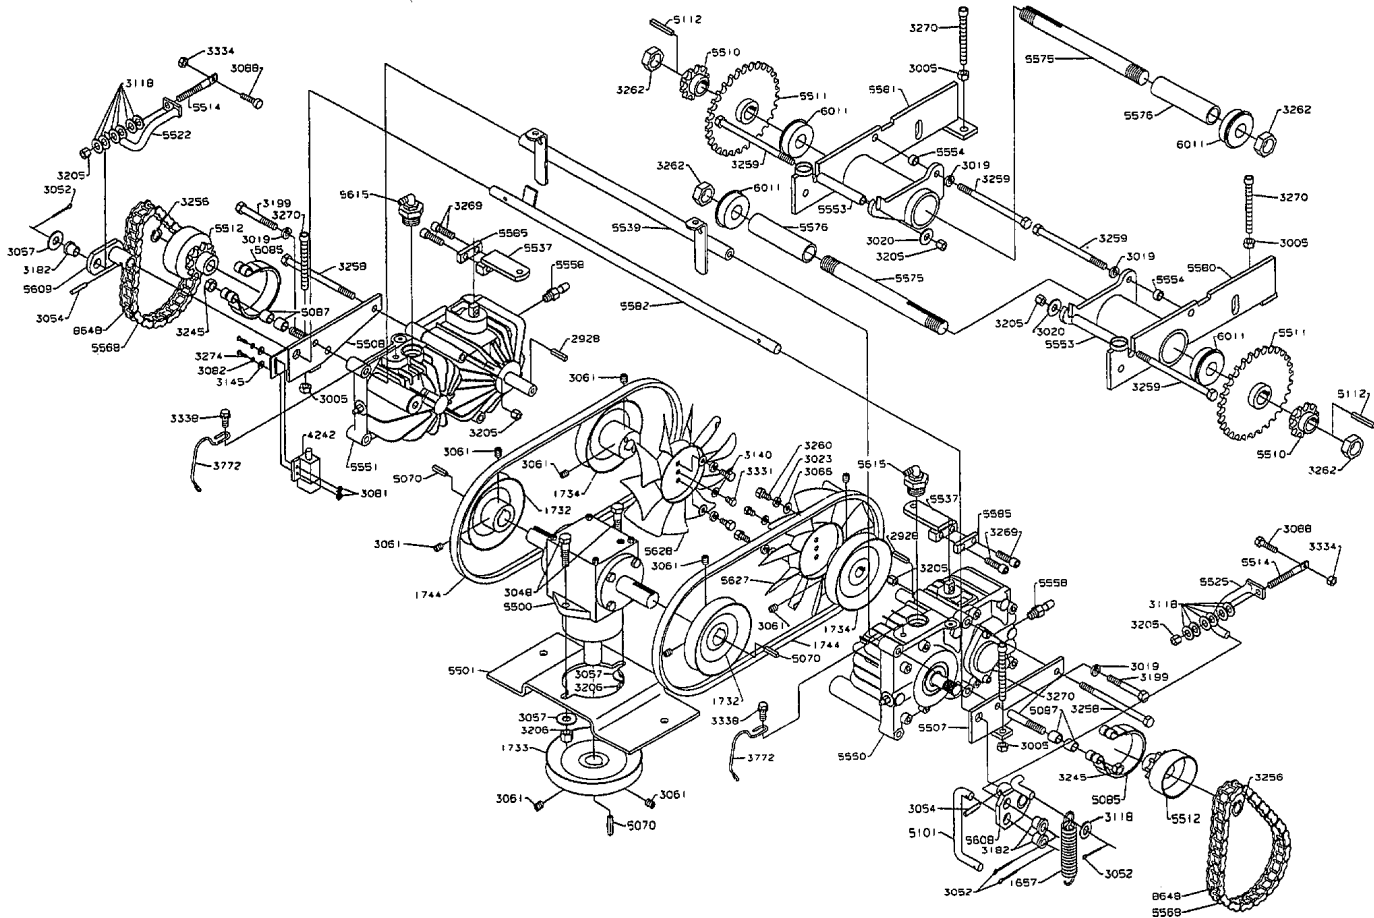

1991 T-Box & Hydrostats Assembly Model ZTR 502

1991 Fuel & Hydraulics Tanks & Fittings Assembly Model ZTR 502

1991 Body Assembly Model ZTR 502

UPPER WIRING LOOM - 4714

LOWER WIRING LOOM - 4569

WIRING KIT - 8188
 (SEE ASSEMBLY BREAKDOWN)

1991 Wiring Assembly Model ZTR 502