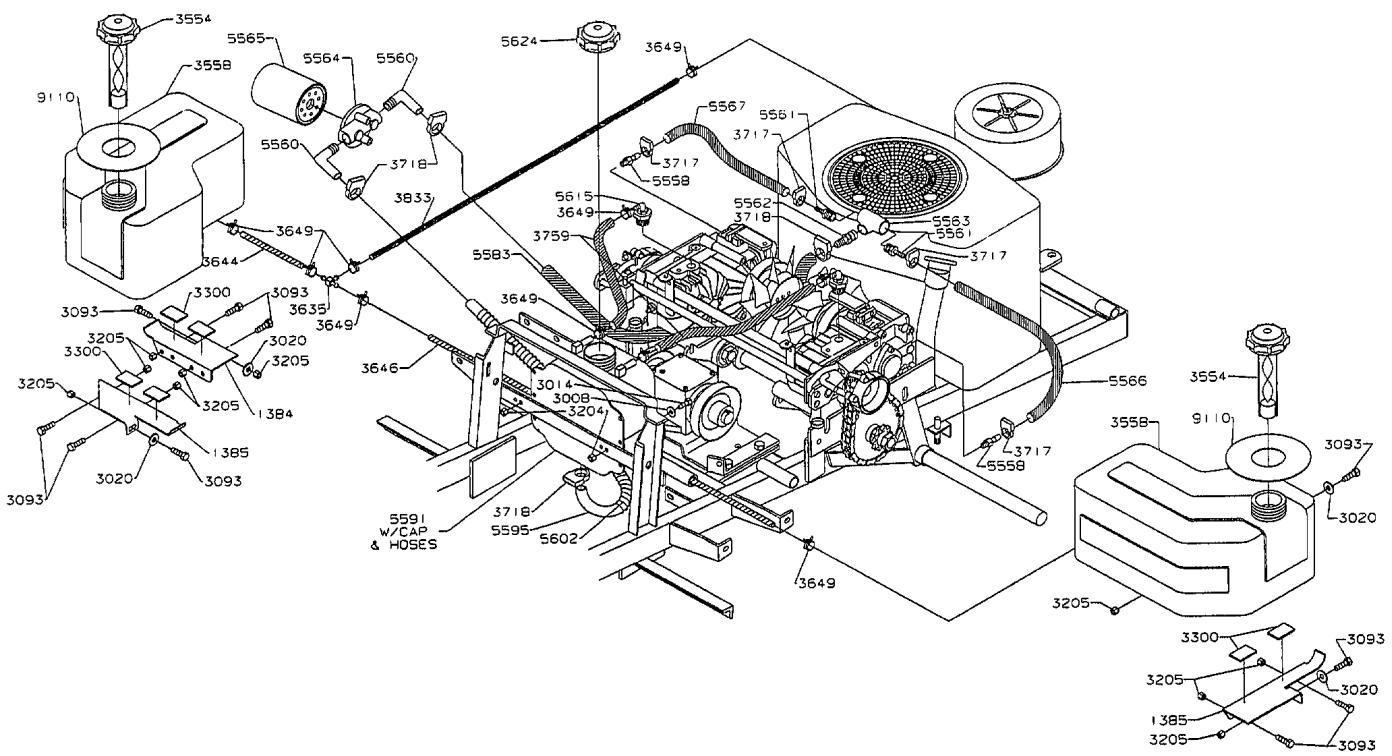

1991 T-Box & Hydrostats Assembly Model ZTR 502

1991 Fuel & Hydraulics Tanks & Fittings Assembly Model ZTR 502

1991 Body Assembly Model ZTR 502

UPPER WIRING LOOM - 4714

LOWER WIRING LOOM - 4569

WIRING KIT - 8188
 (SEE ASSEMBLY BREAKDOWN)

1991 Wiring Assembly Model ZTR 502