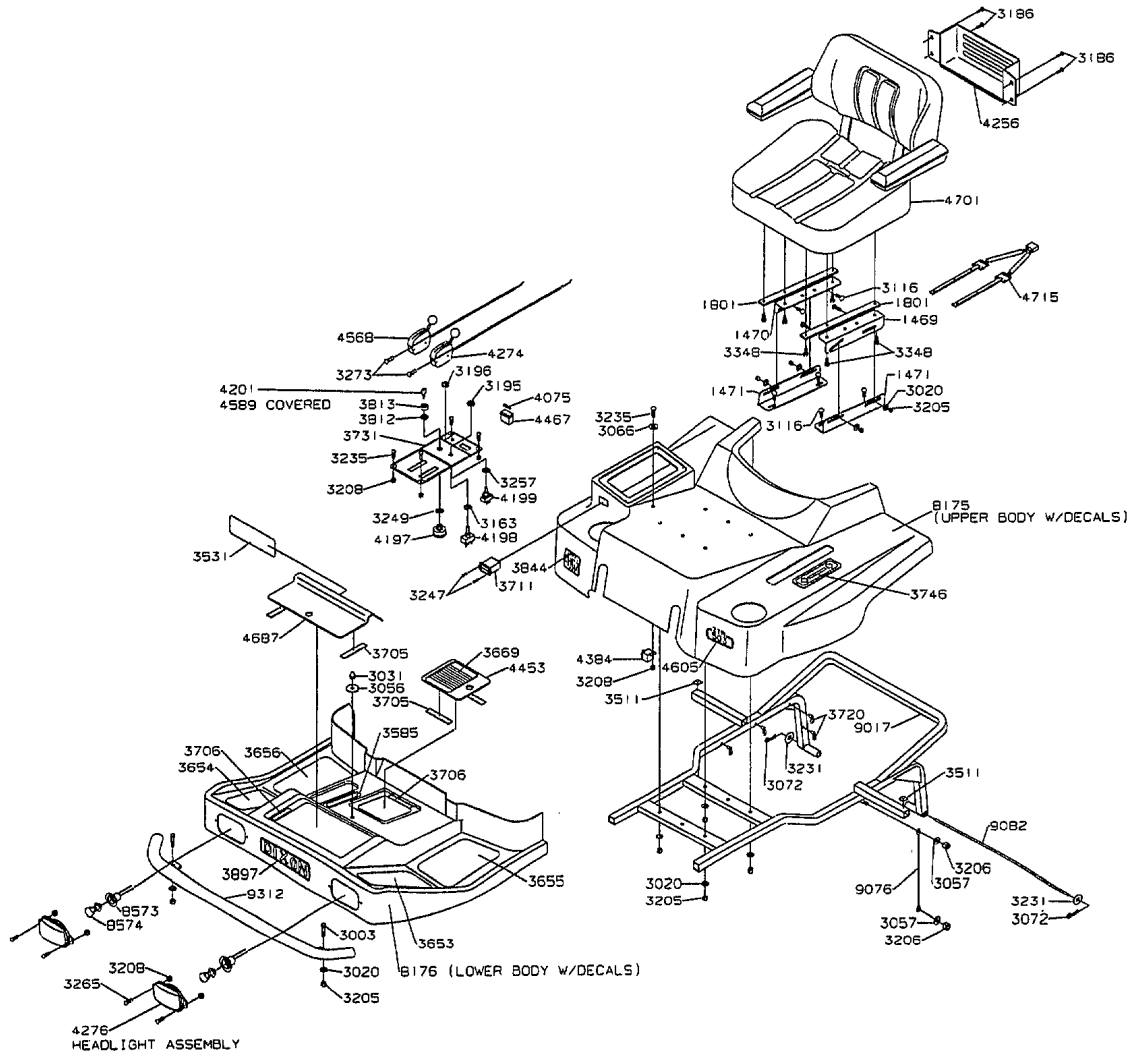

1991 Fuel & Hydraulics Tanks & Fittings Assembly Model ZTR 503

# 1991 Body Assembly Model ZTR 503

UPPER WIRING LOOM - 4714

LOWER WIRING LOOM - 4569

WIRING KIT - 8188  
 (SEE ASSEMBLY BREAKDOWN)

## 1991 Wiring Assembly Model ZTR 503