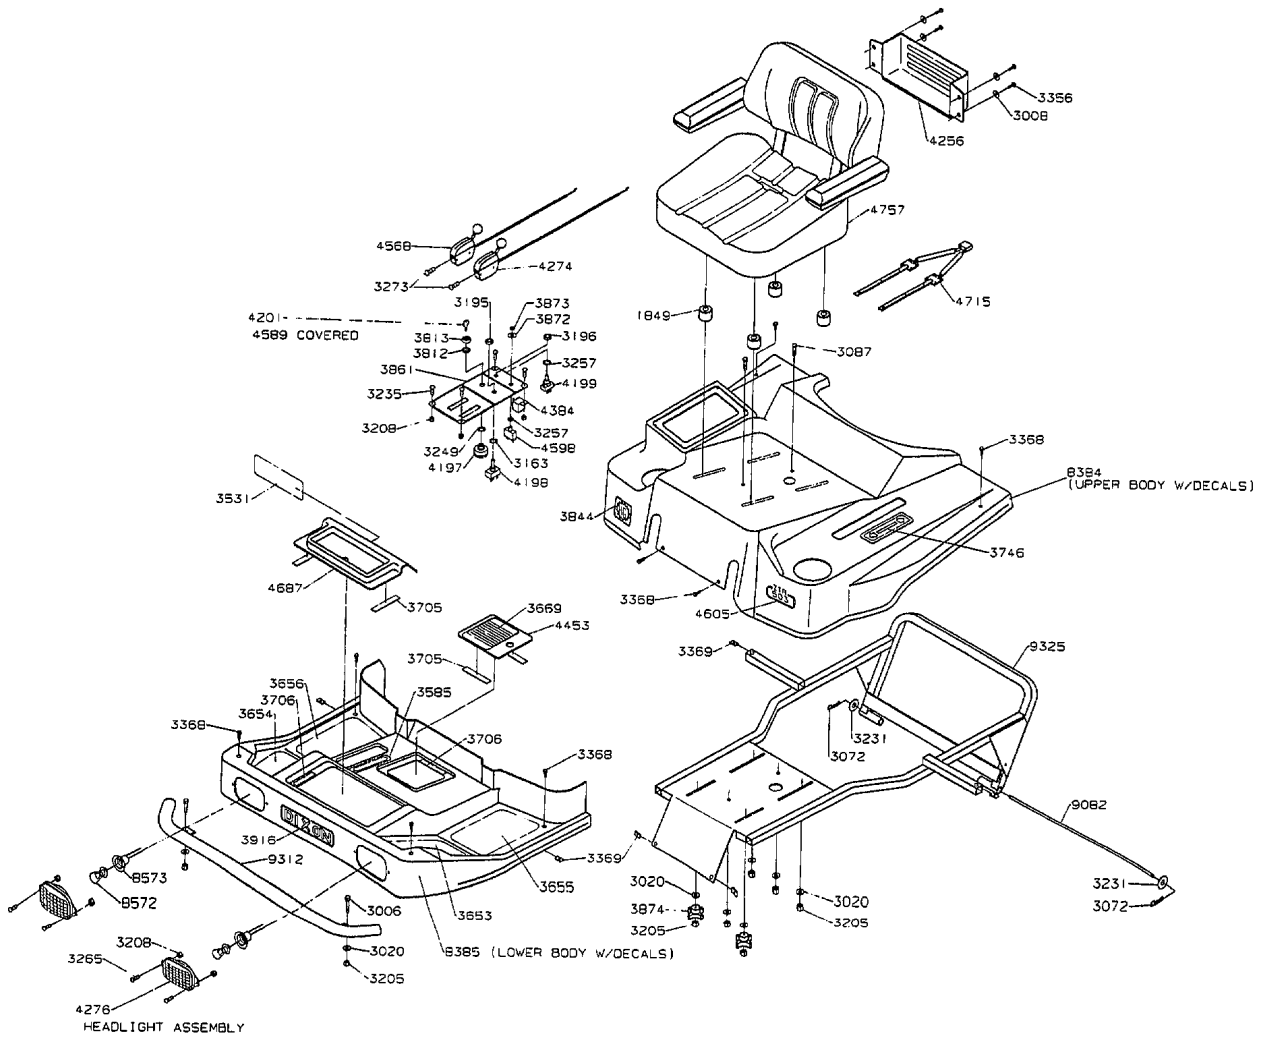

# 1992 Body Assembly Model ZTR 503

UPPER WIRING LOOM - 4728

LOWER WIRING LOOM - 4729

WIRING KIT - 8387  
 (SEE ASSEMBLY BREAKDOWN)

## 1992 Wiring Assembly Model ZTR 503