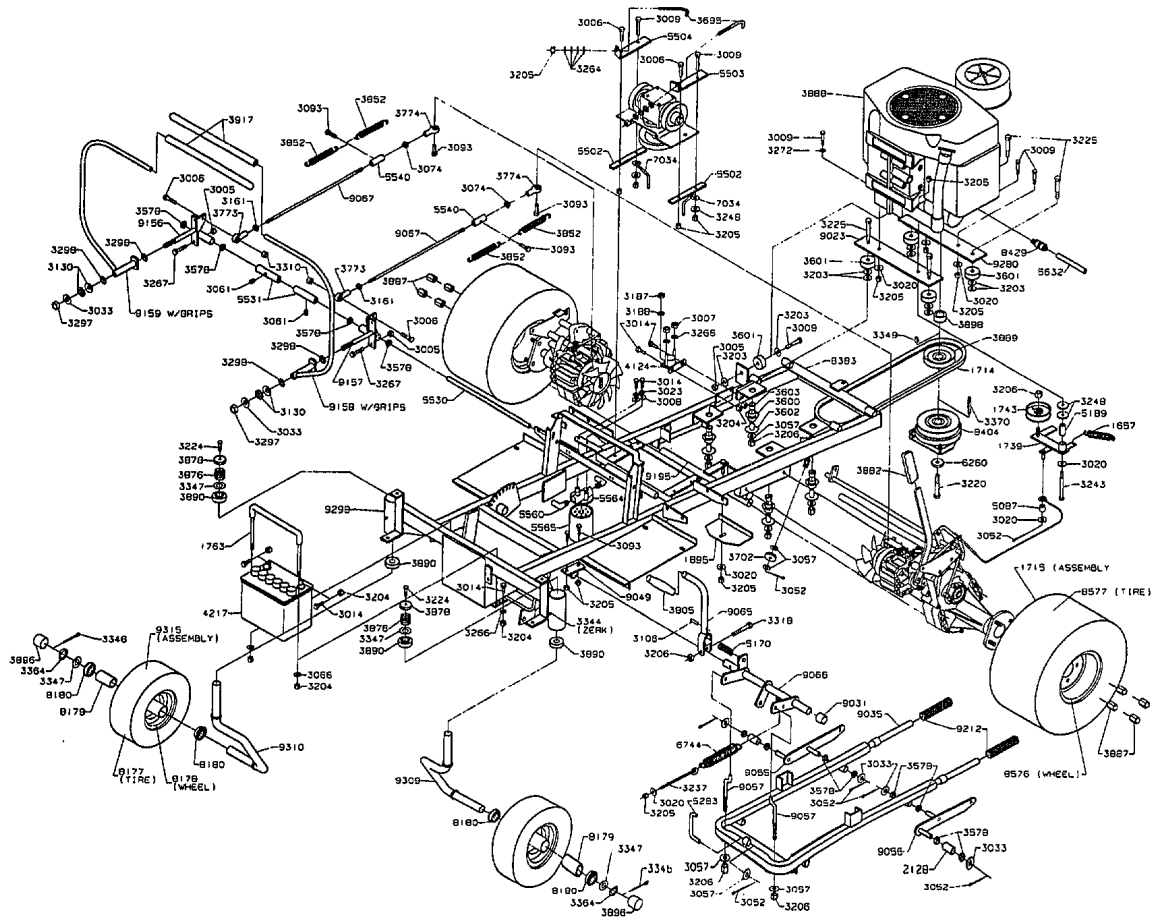

1993 500 Series Gearbox Assembly

1993 Chassis Assembly Model ZTR 503

1993 Wiring Assembly Model ZTR 503

UPPER WIRING LOOM - 4728

LOWER WIRING LOOM - 4773

WIRING KIT - 8387