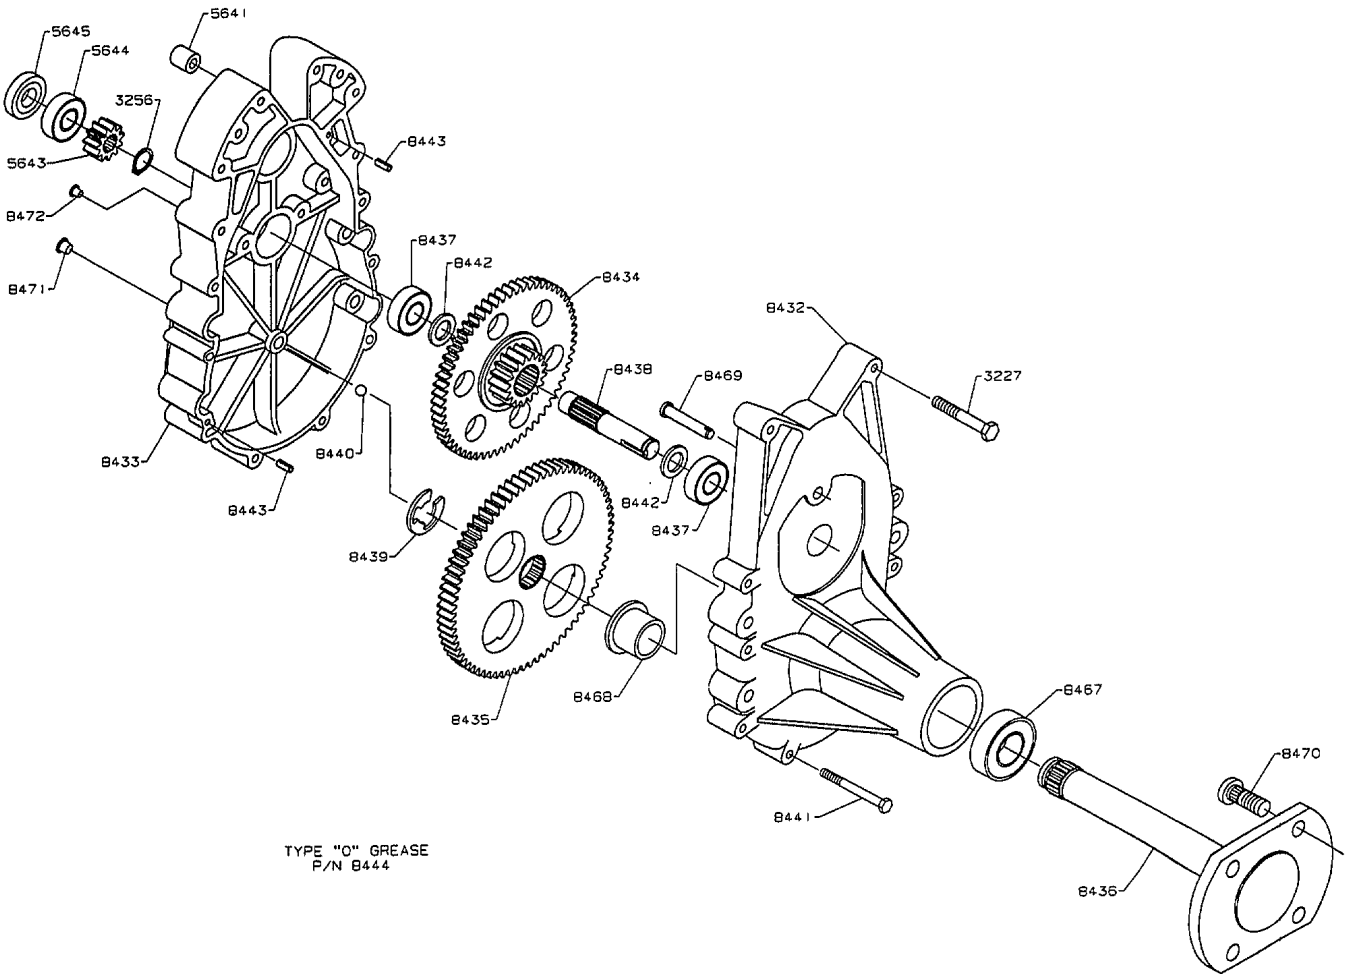

1993 500 Series Gearbox Assembly

1993 Chassis Assembly Model ZTR 503

1993 Wiring Assembly Model ZTR 503

UPPER WIRING LOOM - 4728

LOWER WIRING LOOM - 4773

WIRING KIT - 8387