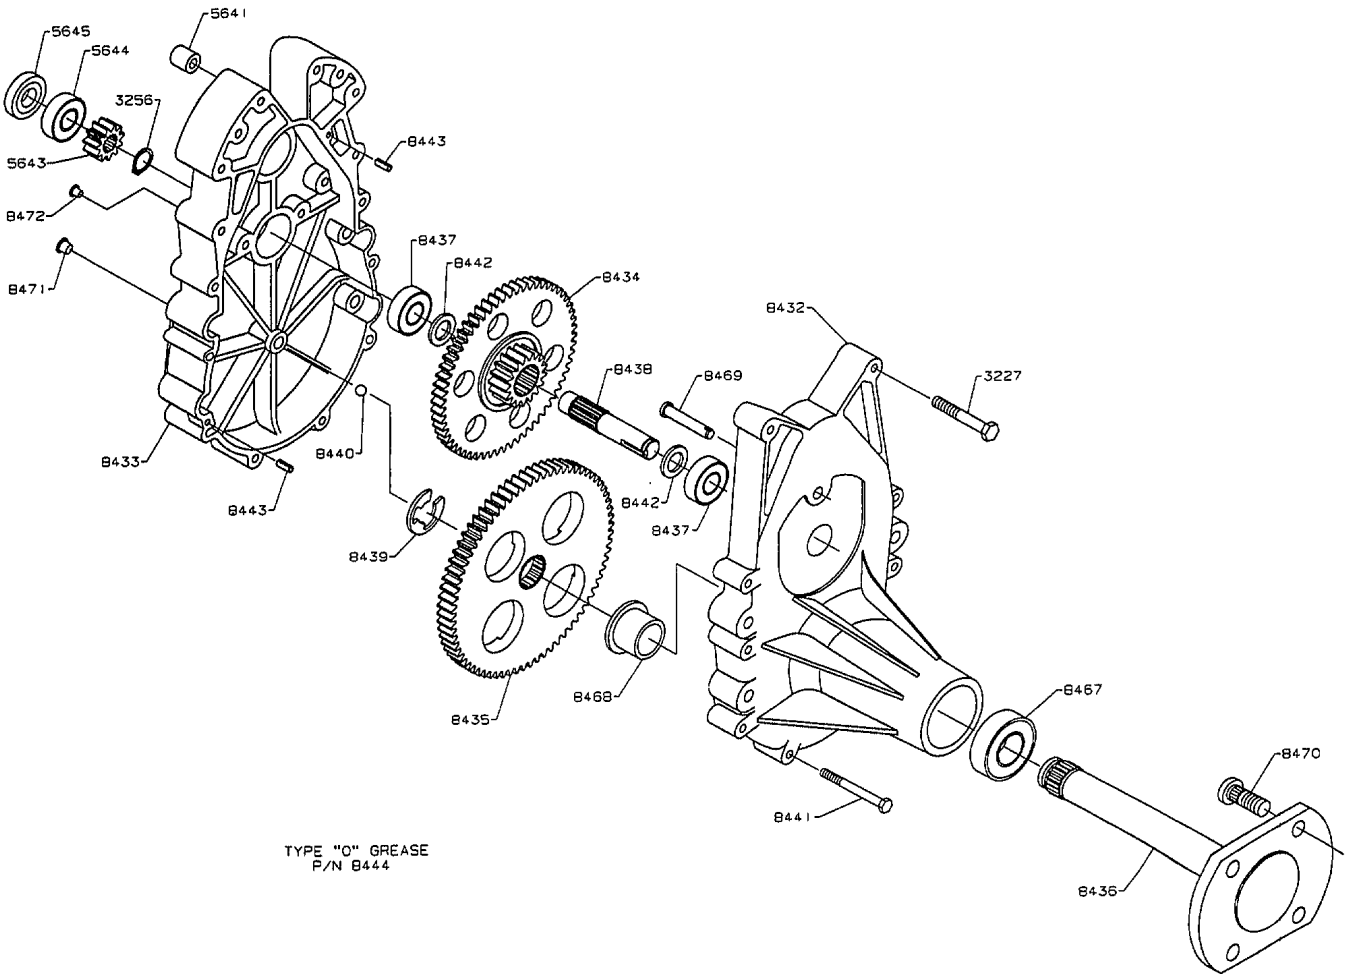

# 1993 500 Series Gearbox Assembly

1993 Fuel & Hydraulics Tanks & Fittings Assembly Model ZTR 542

UPPER WIRING LOOM - 4766

LOWER WIRING LOOM - 4767

WIRING KIT - 8395

## 1993 Wiring Assembly Model ZTR 542