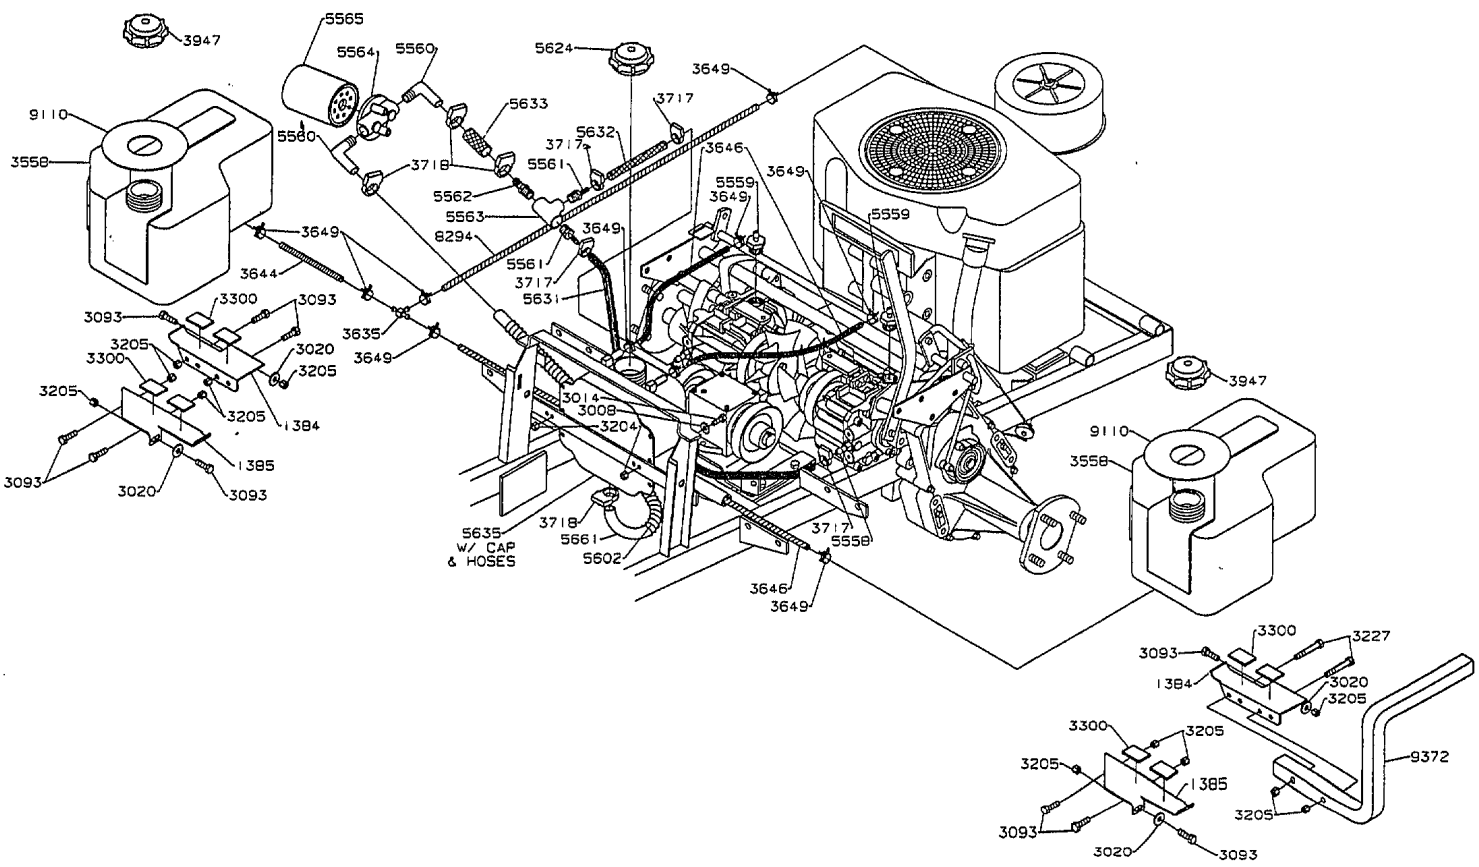

1993 Gearbox Assembly Model 500 Series

TYPE "O" GREASE
P/N 8444

1993 550 Fuel/Hydraulics Tanks & Fittings Assembly

UPPER WIRING LOOM - 4728

LOWER WIRING LOOM - 4773

WIRING KIT - 8387

1993 Wiring Assembly Model ZTR 560