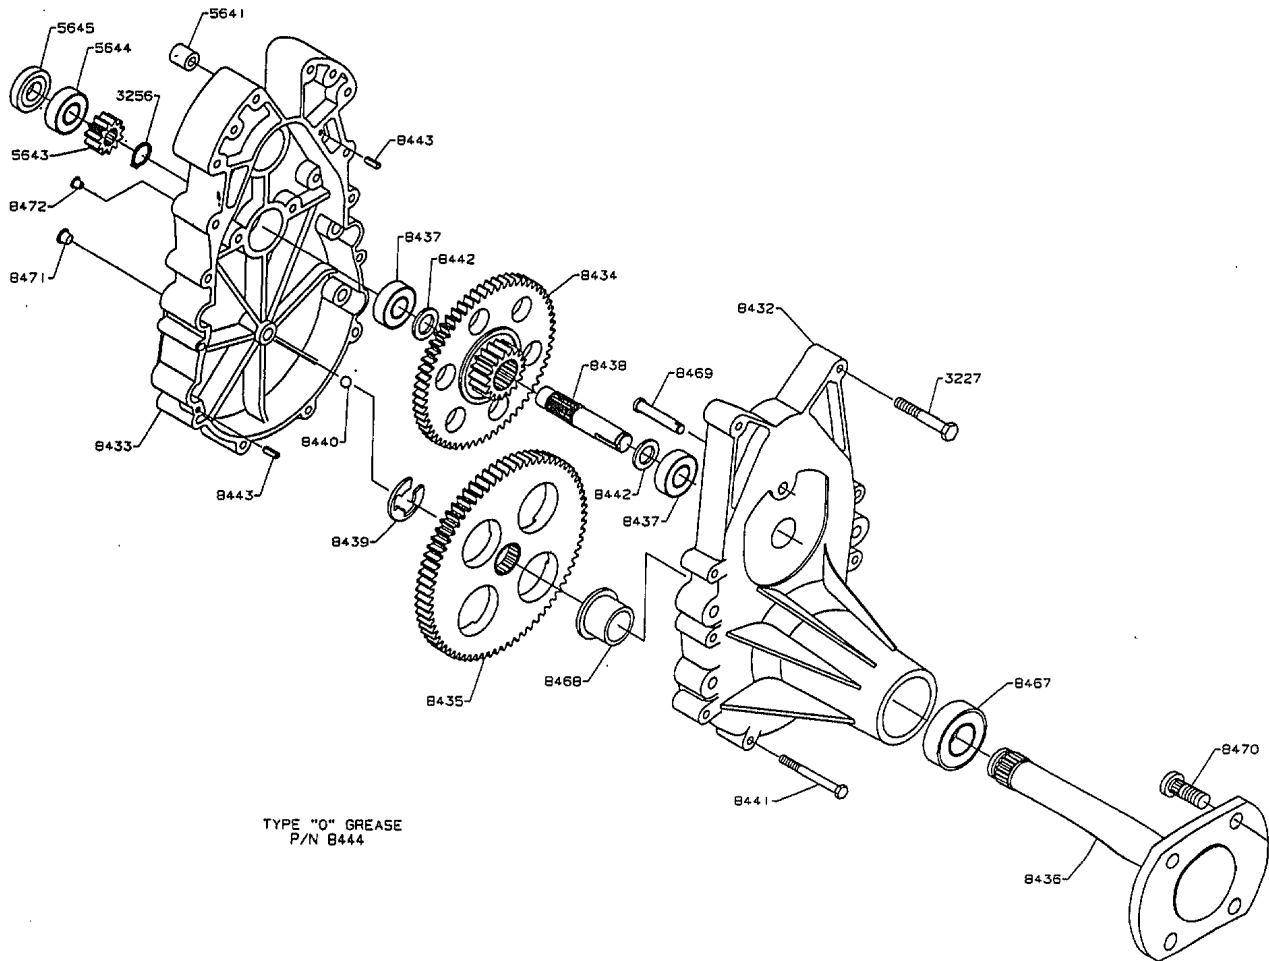

1993 Gearbox Assembly Model 500 Series

TYPE "O" GREASE
P/N 8444

1993 550 Fuel/Hydraulics Tanks & Fittings Assembly

UPPER WIRING LOOM - 4728

LOWER WIRING LOOM - 4773

WIRING KIT - 8387

1993 Wiring Assembly Model ZTR 560