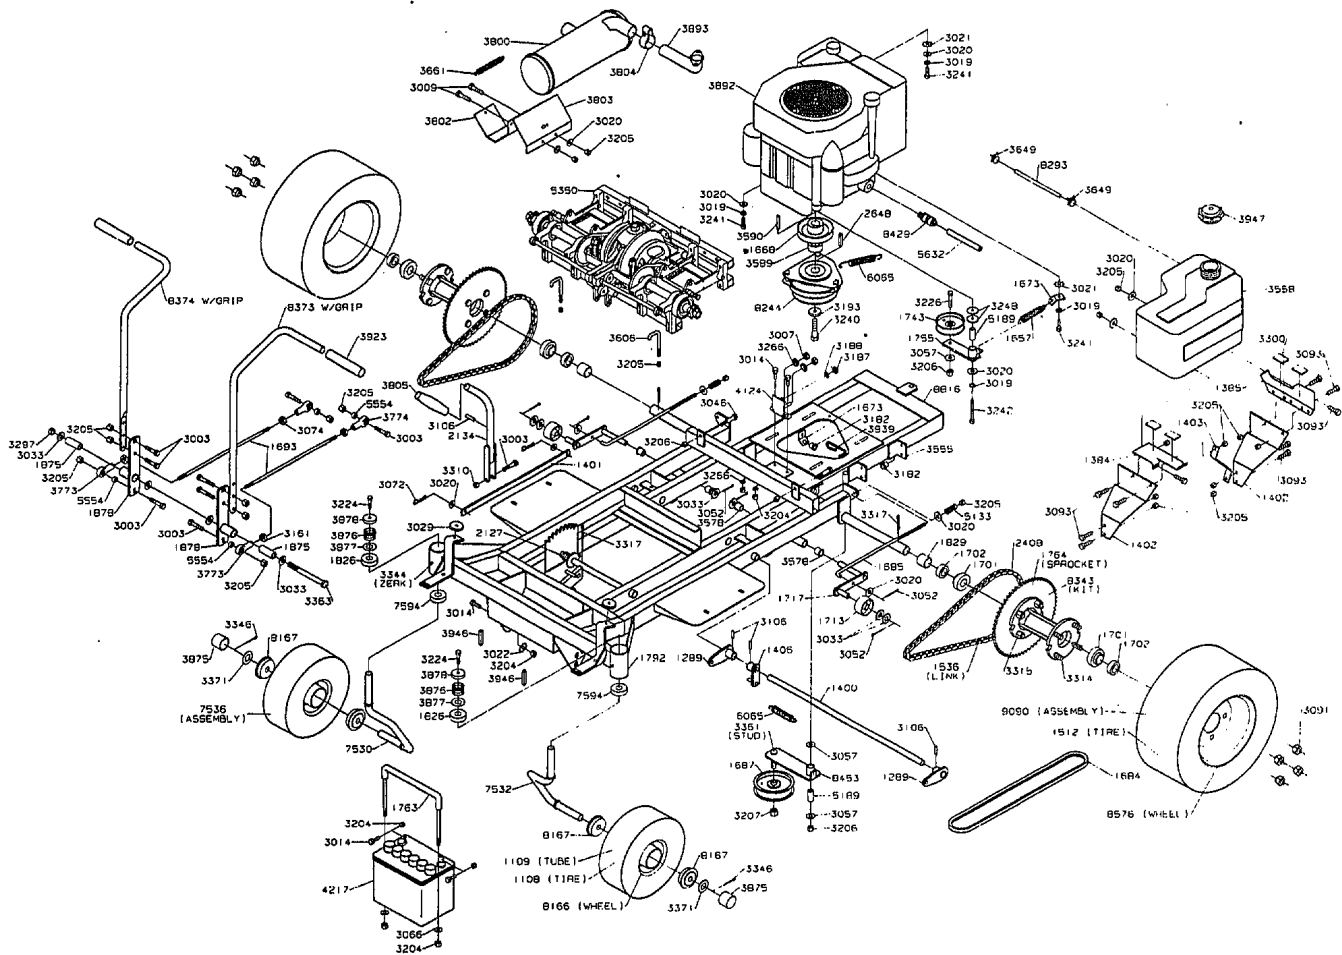

1994 Chassis Assembly Model ZTR 4422

1994 Wiring Assembly Model ZTR 4422

BODY WIRING LOOM - 4785

REAR WIRING LOOM - 4786

WIRING KIT - 8382