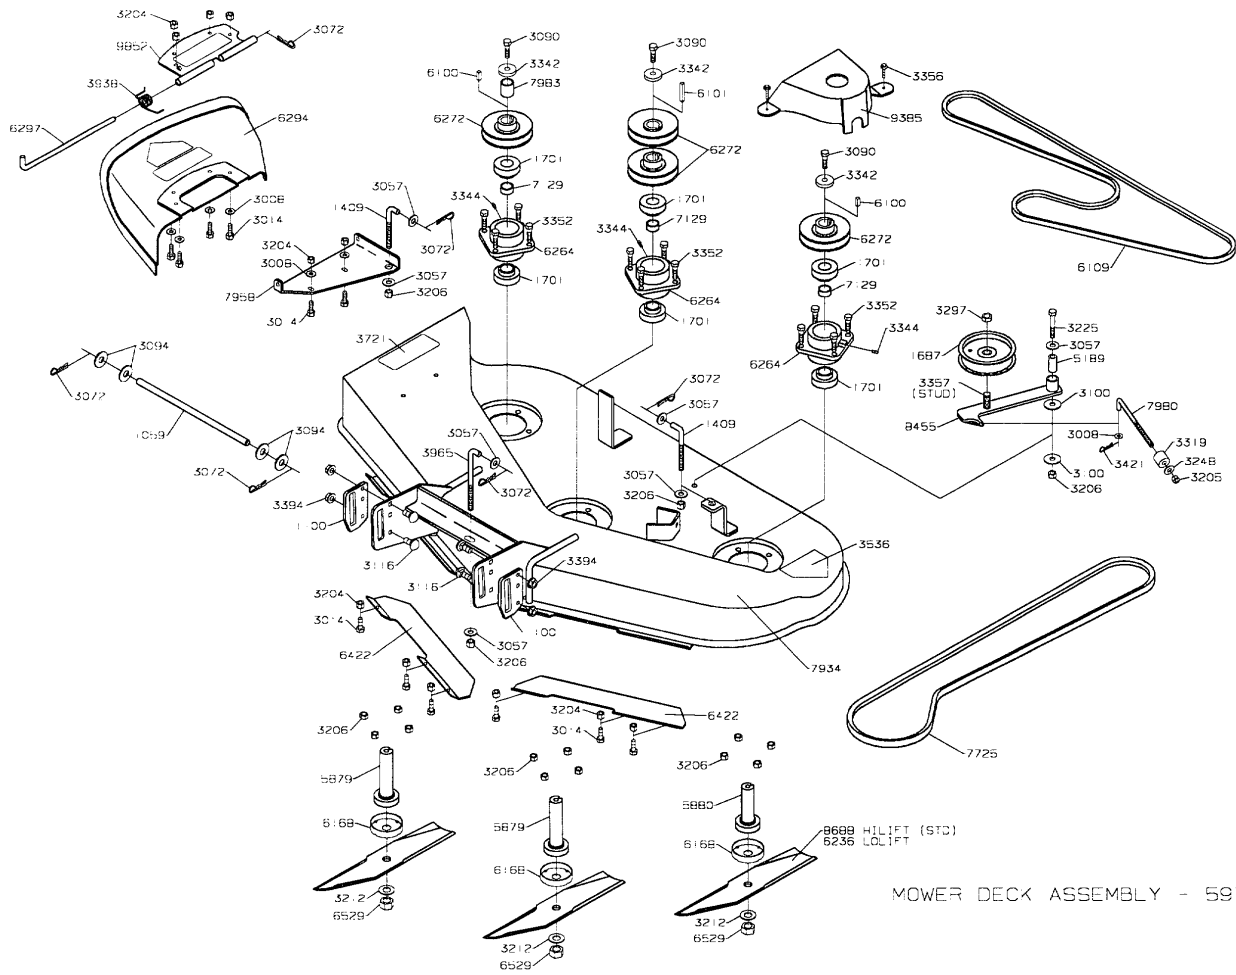

MODEL YEAR 2002

4000 SERIES TRANSAXLE

MOWER DECK ASSEMBLY - 5979

MODEL YEAR 2002

4423 42" MOWER DECK