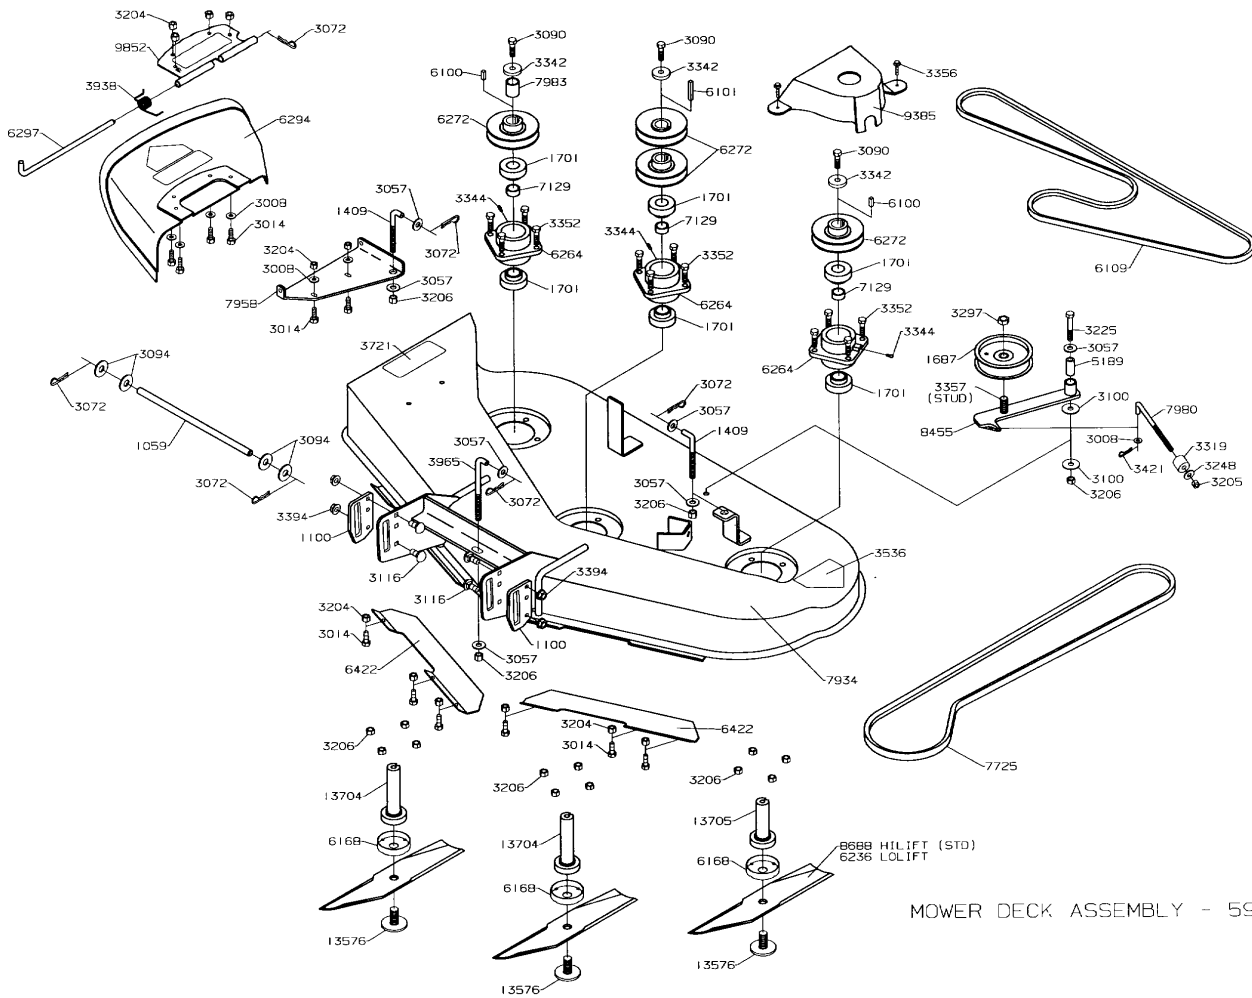

**MODEL YEAR 2003**

**4423 TRANSAXLE**

MOWER DECK ASSEMBLY - 5979

MODEL YEAR 2003

4423 42" MOWER DECK

MODEL YEAR 2003

4423 WIRING