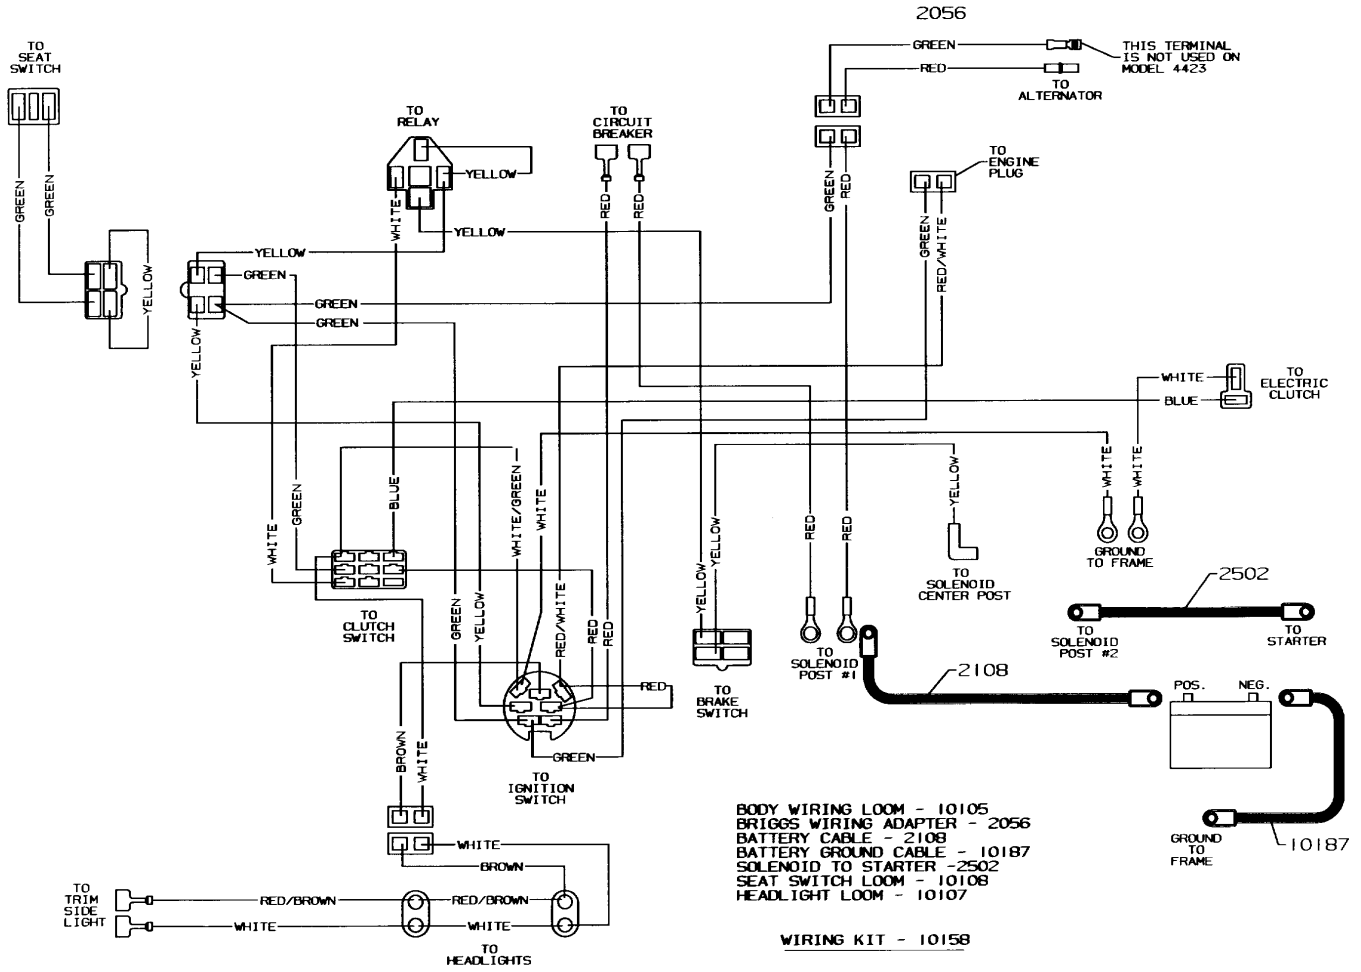

**MODEL YEAR 2003**

**4423 TRANSAXLE**

MOWER DECK ASSEMBLY - 5979

MODEL YEAR 2003

4423 42" MOWER DECK

MODEL YEAR 2003

4423 WIRING