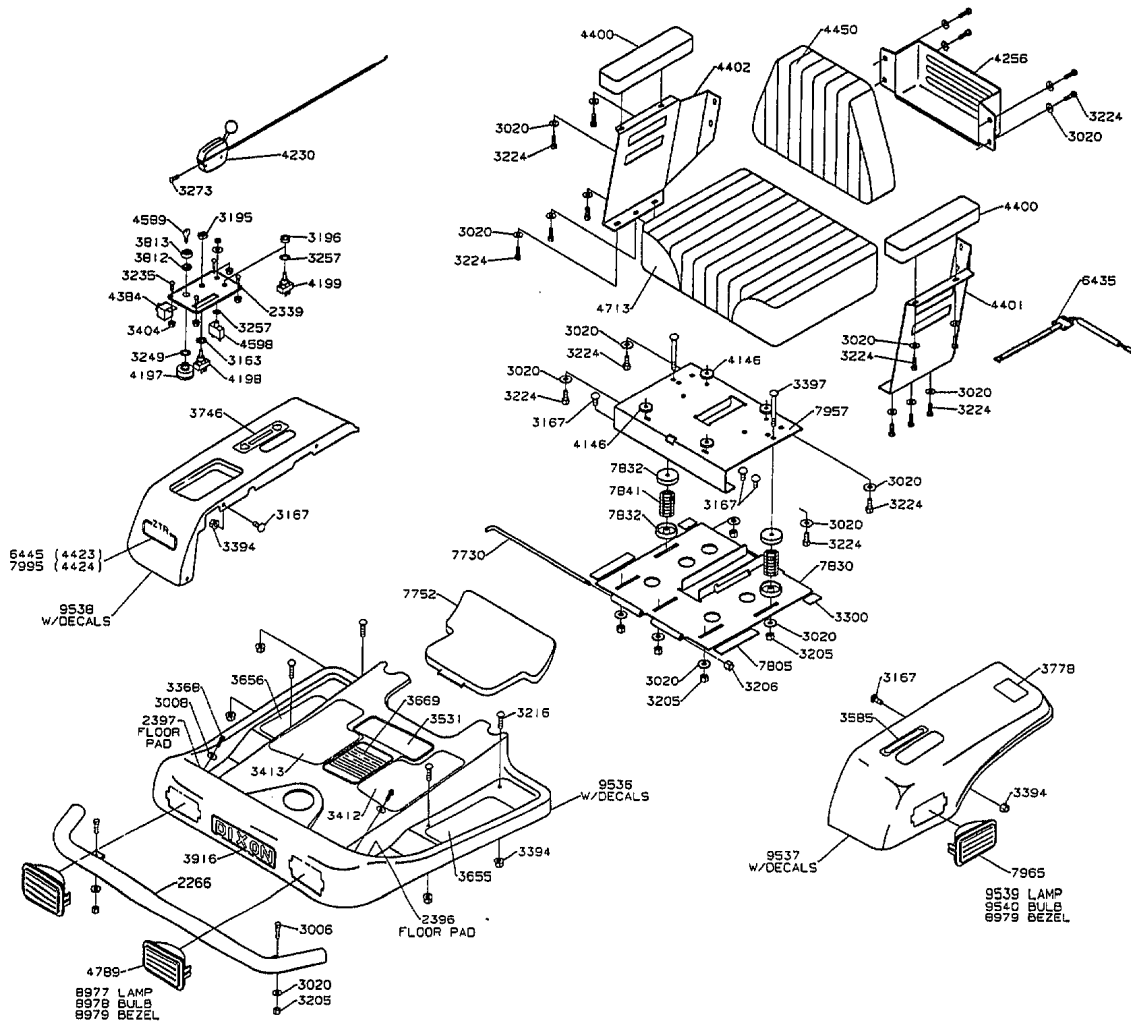

# 1997 Transaxle Assembly Models ZTR 4423 / ZTR 4424

# 1997 Body Assembly Models ZTR 4423 / ZTR 4424

# 1997 Wiring Assembly Model ZTR 4424

- BODY WIRING LOOM - 6434
- HEADLIGHT LOOM - 2338
- KOHLER WIRING ADAPTER - 4707
- BATTERY CABLE ASM. - 7711
- BATTERY GROUND CABLE - 4216
- SOLENOID TO STARTER - 4211

WIRING KIT - 9533