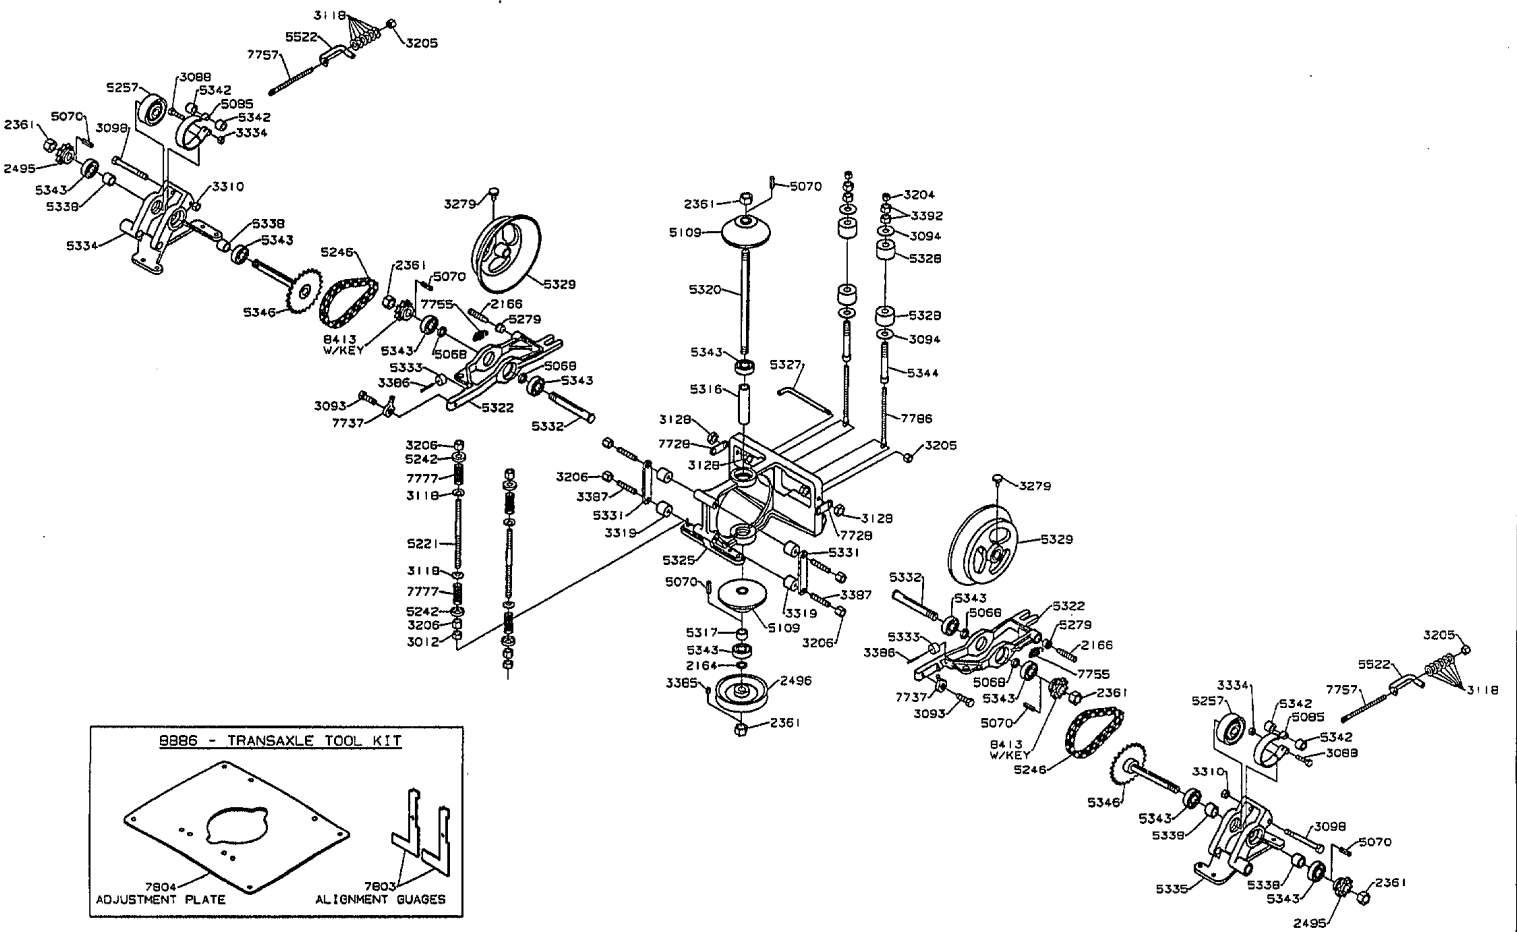

# 1997 Transaxle Assembly Models ZTR 4423 / ZTR 4424

# 1997 Body Assembly Models ZTR 4423 / ZTR 4424

# 1997 Wiring Assembly Model ZTR 4424

- BODY WIRING LOOM - 6434
- HEADLIGHT LOOM - 2338
- KOHLER WIRING ADAPTER - 4707
- BATTERY CABLE ASM. - 7711
- BATTERY GROUND CABLE - 4216
- SOLENOID TO STARTER - 4211

WIRING KIT - 9533