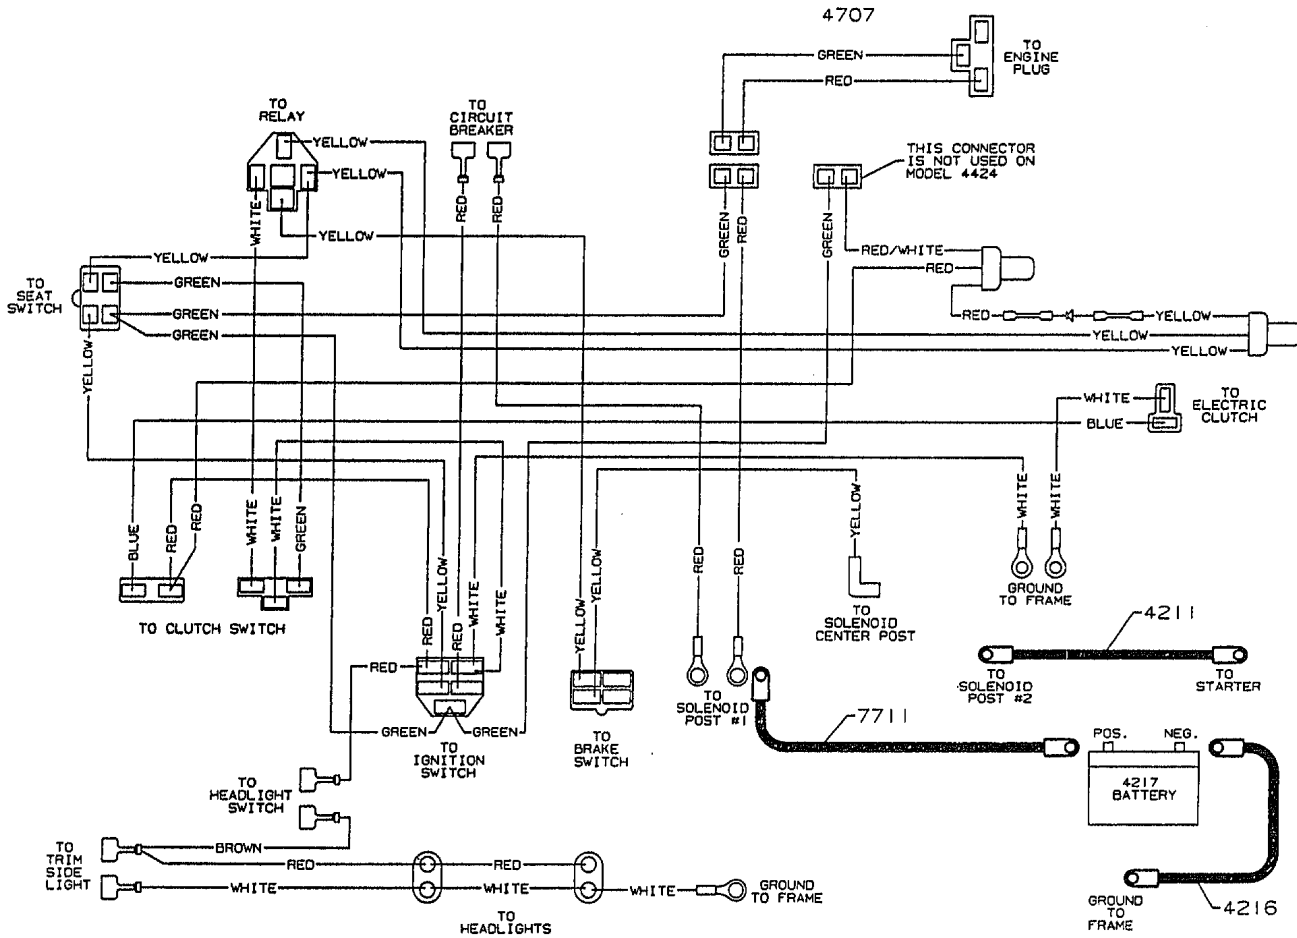

# 1997 Transaxle Assembly Models ZTR 4423 / ZTR 4424

# 1997 Body Assembly Models ZTR 4423 / ZTR 4424

# 1997 Wiring Assembly Model ZTR 4424

- BODY WIRING LOOM - 6434
- HEADLIGHT LOOM - 2338
- KOHLER WIRING ADAPTER - 4707
- BATTERY CABLE ASM. - 7711
- BATTERY GROUND CABLE - 4216
- SOLENOID TO STARTER - 4211

WIRING KIT - 9533