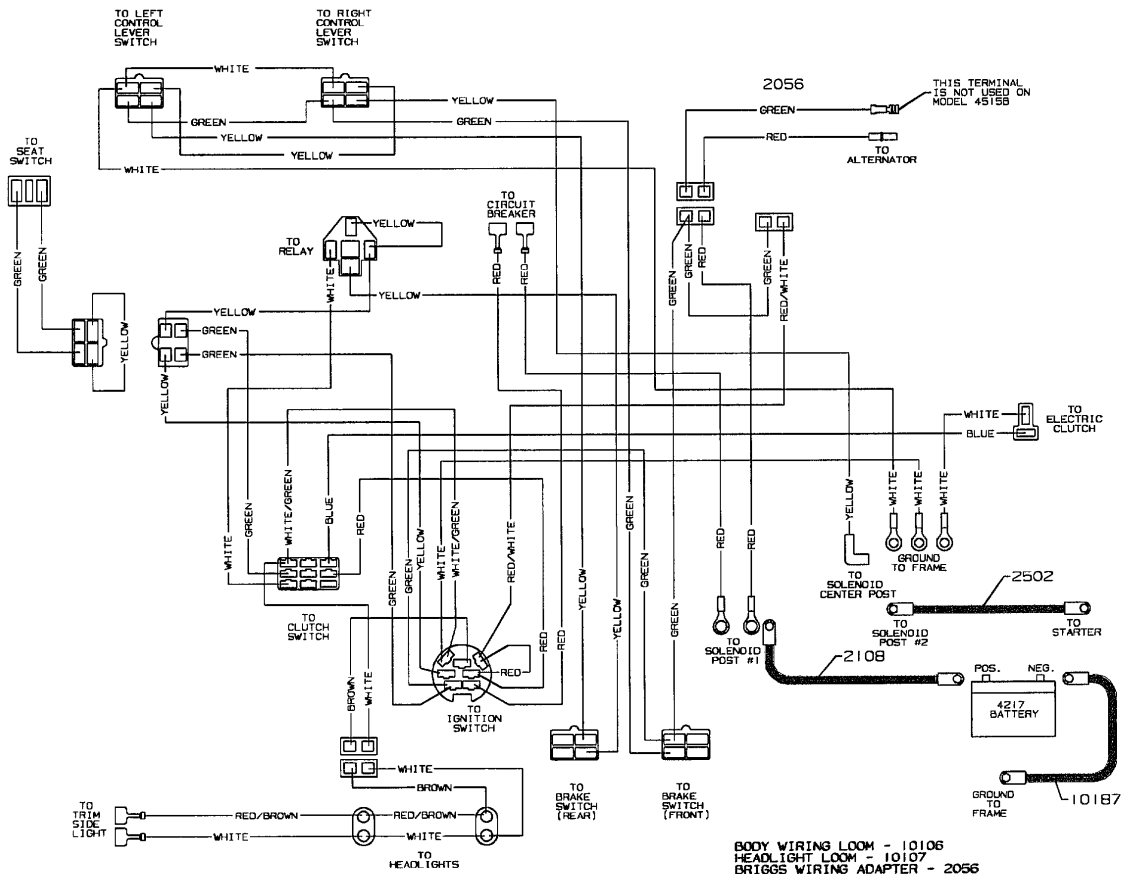

MODEL YEAR 2002

4515B WIRING

BODY WIRING LOOM - 10106
 HEADLIGHT LOOM - 10107
 BRIGGS WIRING ADAPTER - 2056
 BATTERY CABLE ASM. - 2108
 BATTERY GROUND CABLE - 10187
 SOLENOID TO STARTER - 2502
 SEAT SWITCH LOOM - 10108

4515B WIRING KIT - 10165