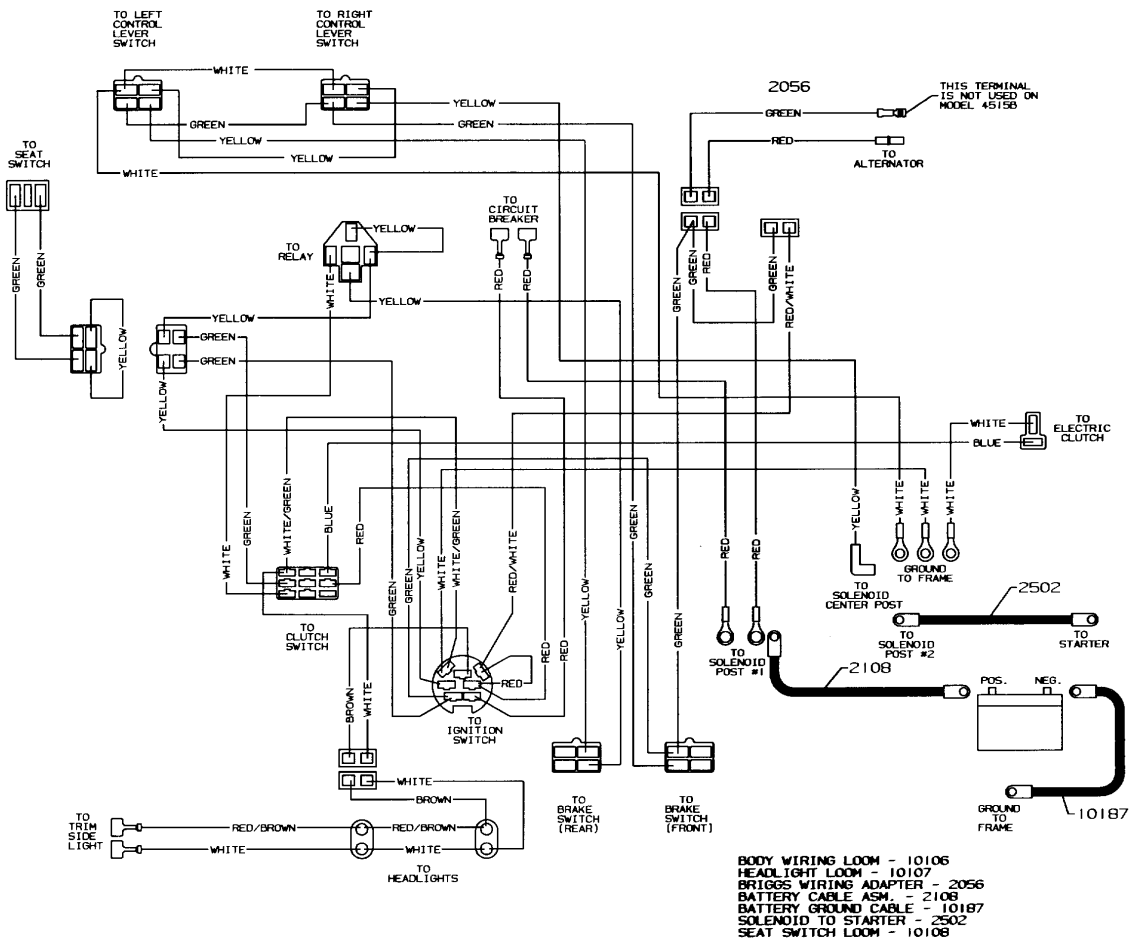

**MODEL YEAR 2003**

**4515B CHASSIS**

MODEL YEAR 2003

4500 SERIES BODY

4515B WIRING KIT - 10165

MODEL YEAR 2003

4515B WIRING