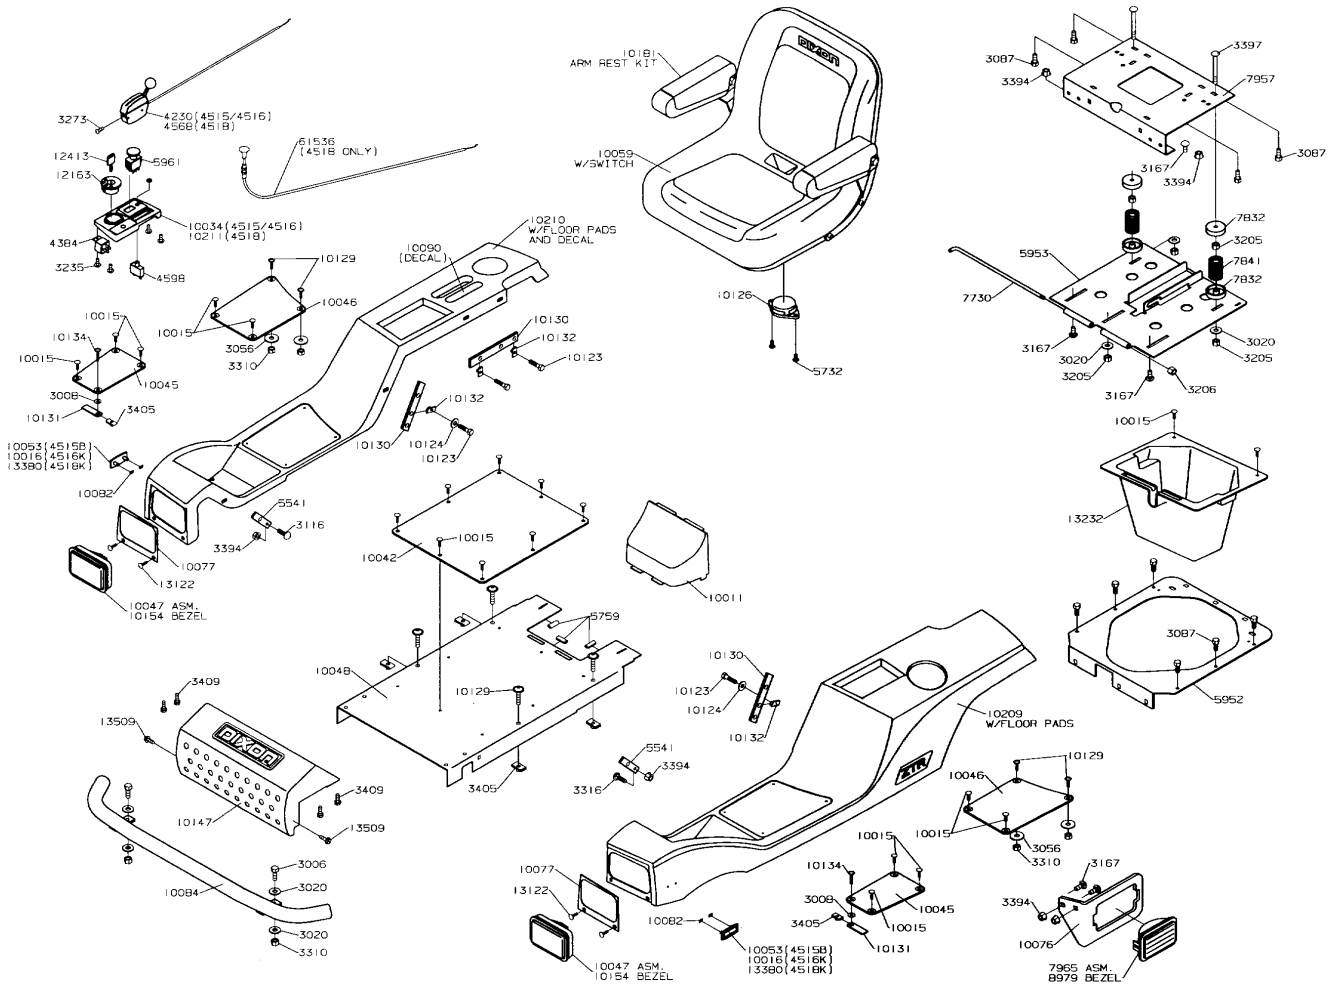

**MODEL YEAR 2003**

**4515B CHASSIS**

MODEL YEAR 2003

4500 SERIES BODY

4515B WIRING KIT - 10165

MODEL YEAR 2003

4515B WIRING