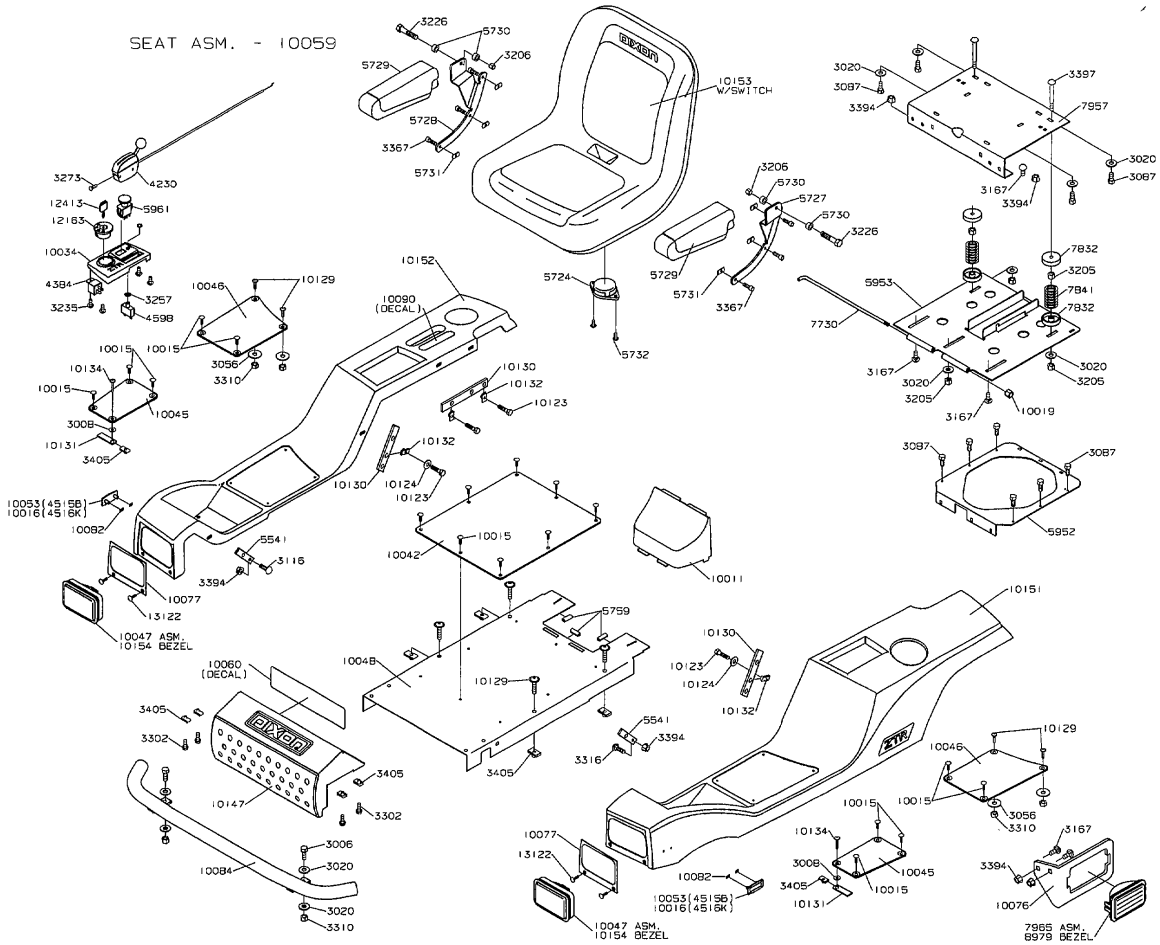

MOWER DECK ASSEMBLY - 5979

MODEL YEAR 2001

4500 SERIES 42" MOWER DECK

MODEL YEAR 2001

4500 SERIES 50" MOWER DECK

SEAT ASM. - 10059

MODEL YEAR 2001

4500 SERIES BODY