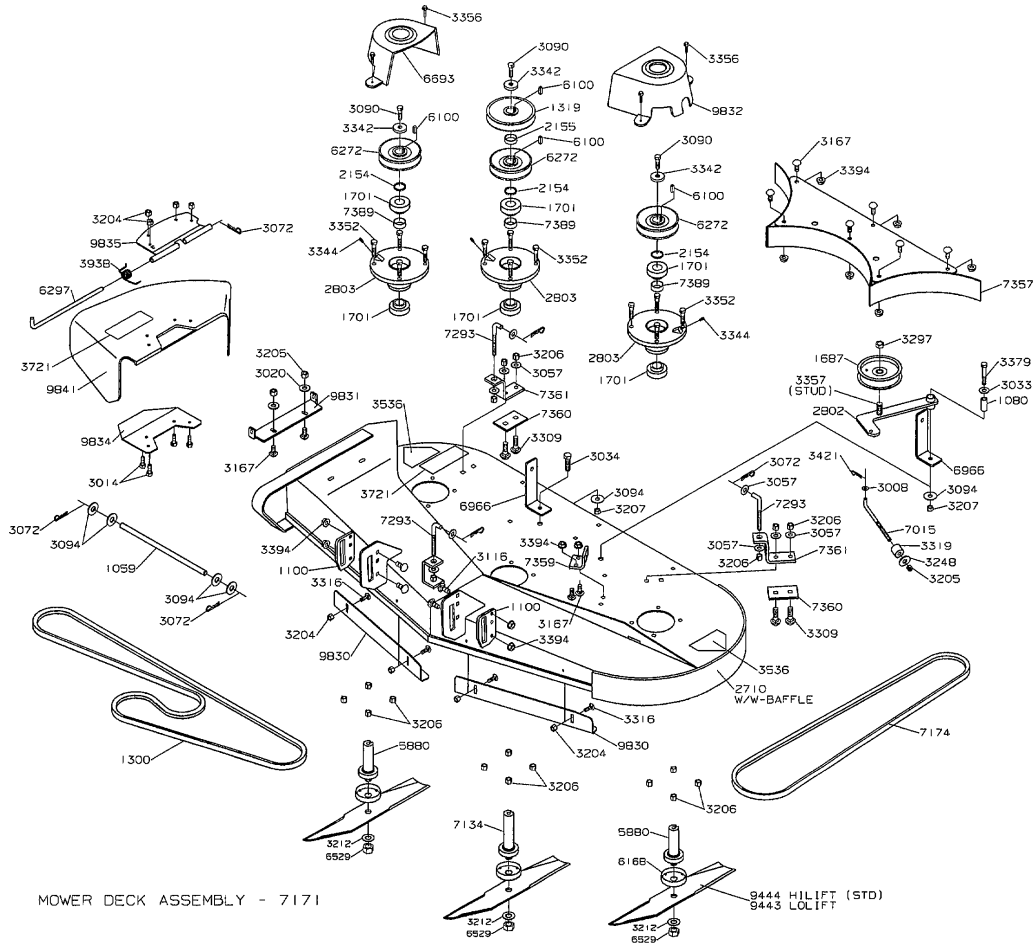

MOWER DECK ASSEMBLY - 5979

MODEL YEAR 2001

4500 SERIES 42" MOWER DECK

MODEL YEAR 2001

4500 SERIES 50" MOWER DECK

SEAT ASM. - 10059

MODEL YEAR 2001

4500 SERIES BODY