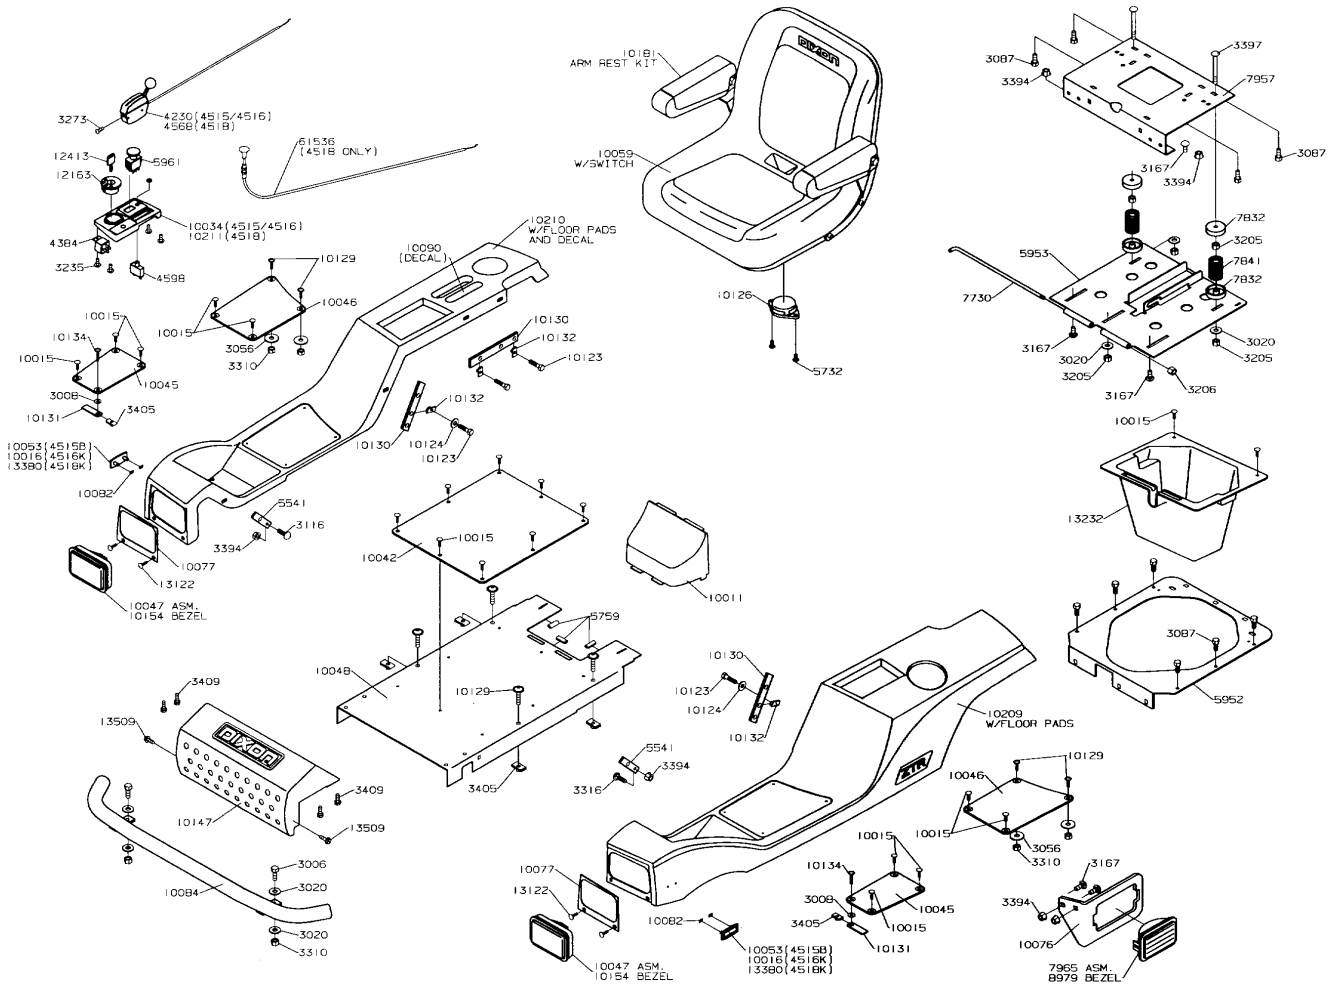

MODEL YEAR 2003

4500 SERIES BODY

MODEL YEAR 2003

4516K WIRING

- BODY WIRING LOOM - 10106
- HEADLIGHT LOOM - 10107
- KOHLER WIRING ADAPTER - 2811
- BATTERY CABLE ASM. - 2108
- BATTERY GROUND CABLE - 10187
- SOLENOID TO STARTER - 2502
- SEAT SWITCH LOOM - 10108

4516K WIRING KIT - 10166