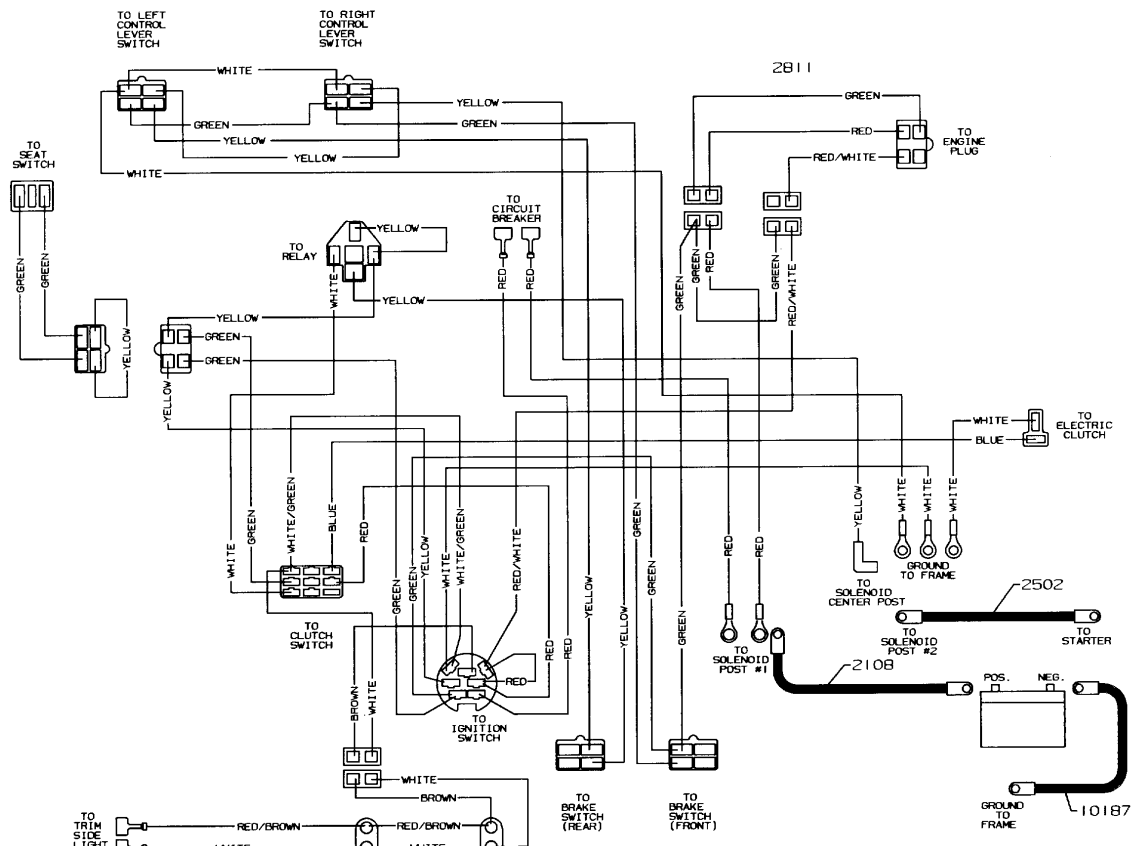

MODEL YEAR 2003

4500 SERIES BODY

MODEL YEAR 2003

4516K WIRING

- BODY WIRING LOOM - 10106
- HEADLIGHT LOOM - 10107
- KOHLER WIRING ADAPTER - 2811
- BATTERY CABLE ASM. - 2108
- BATTERY GROUND CABLE - 10187
- SOLENOID TO STARTER - 2502
- SEAT SWITCH LOOM - 10108

4516K WIRING KIT - 10166