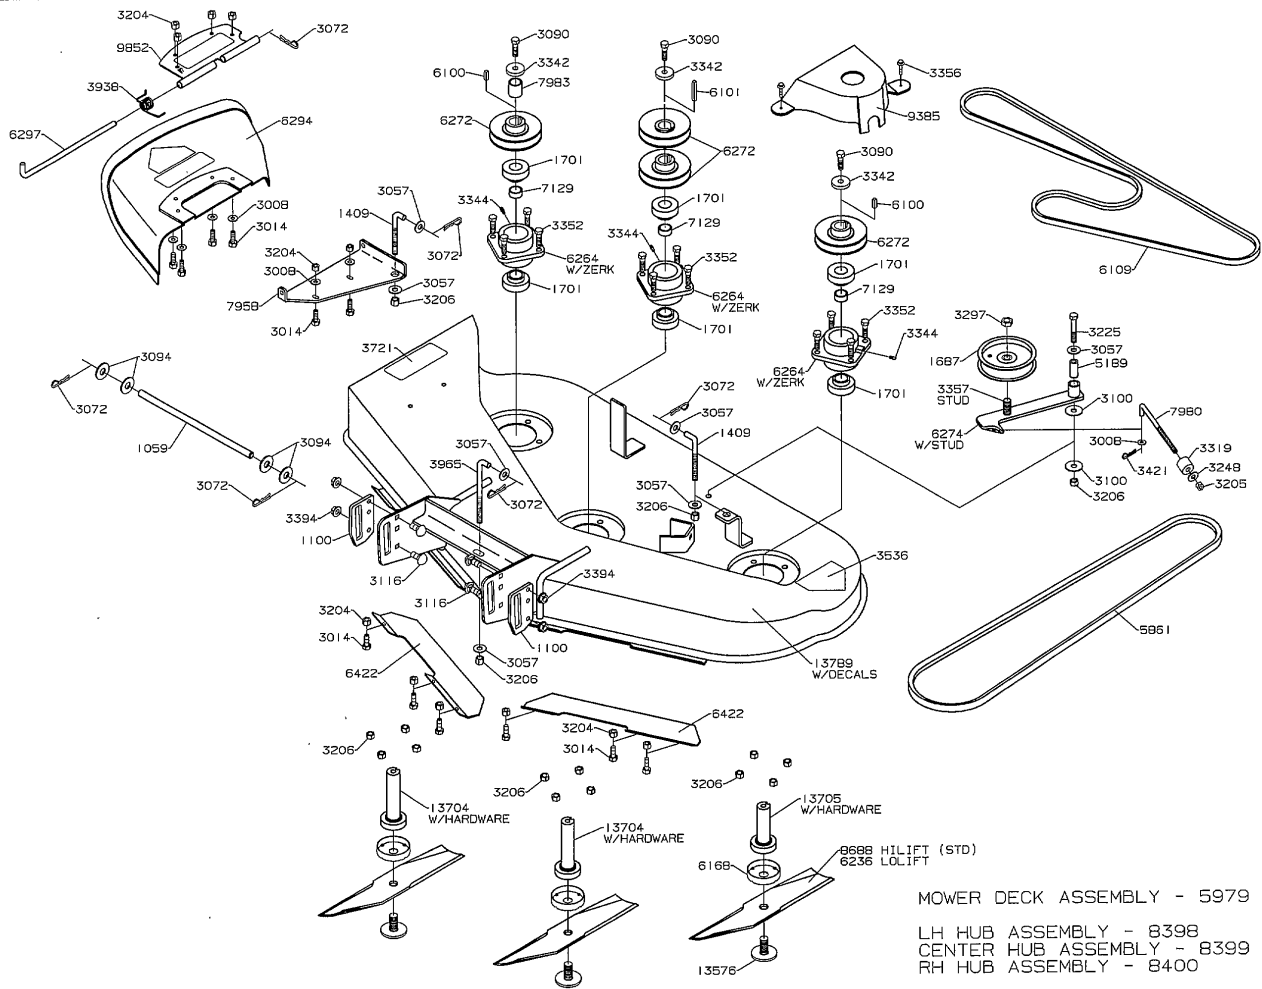

MODEL YEAR 2004

4500 SERIES 42" MOWER DECK

**MODEL YEAR 2004**

**4500 SERIES 50" MOWER DECK**

MODEL YEAR 2004

4500 SERIES BODY