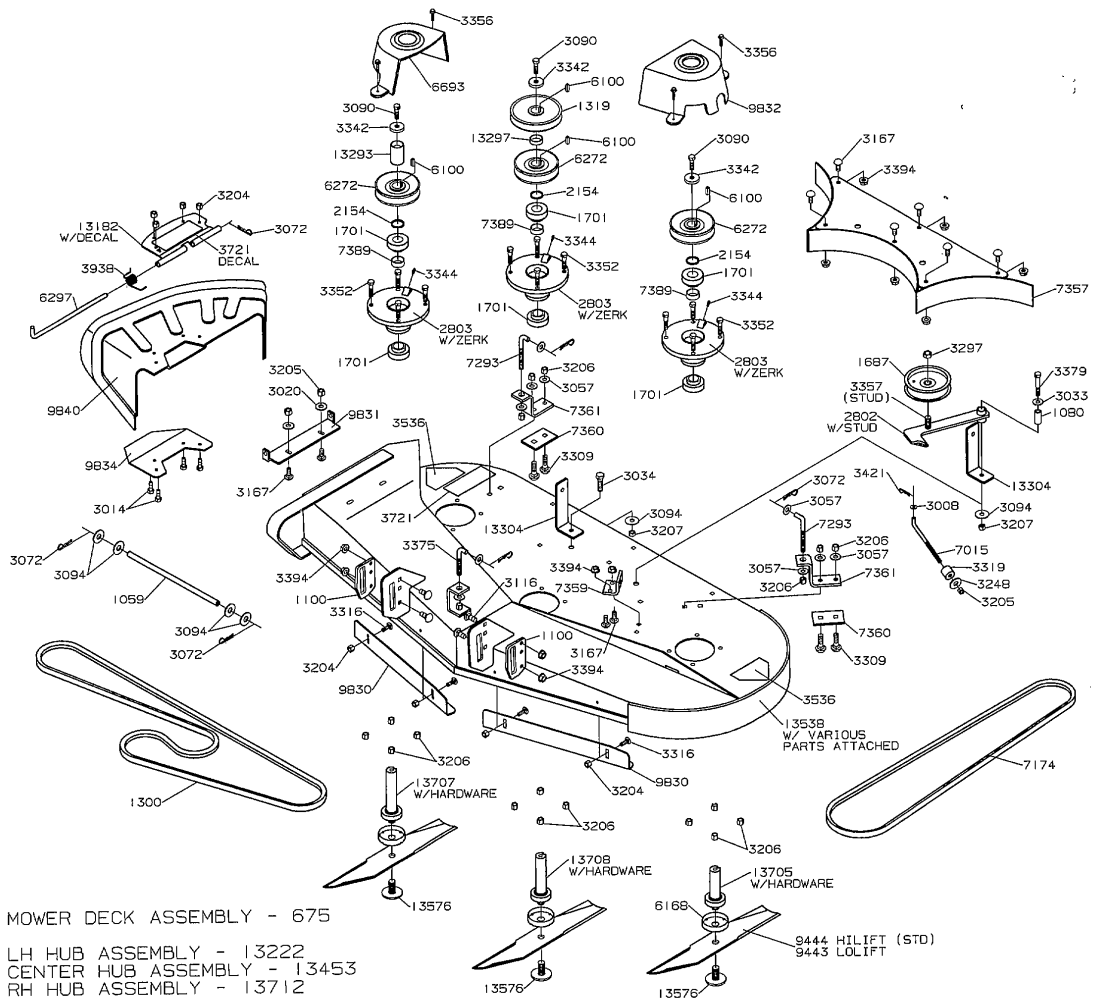

MODEL YEAR 2004

4500 SERIES 42" MOWER DECK

**MODEL YEAR 2004**

**4500 SERIES 50" MOWER DECK**

MODEL YEAR 2004

4500 SERIES BODY