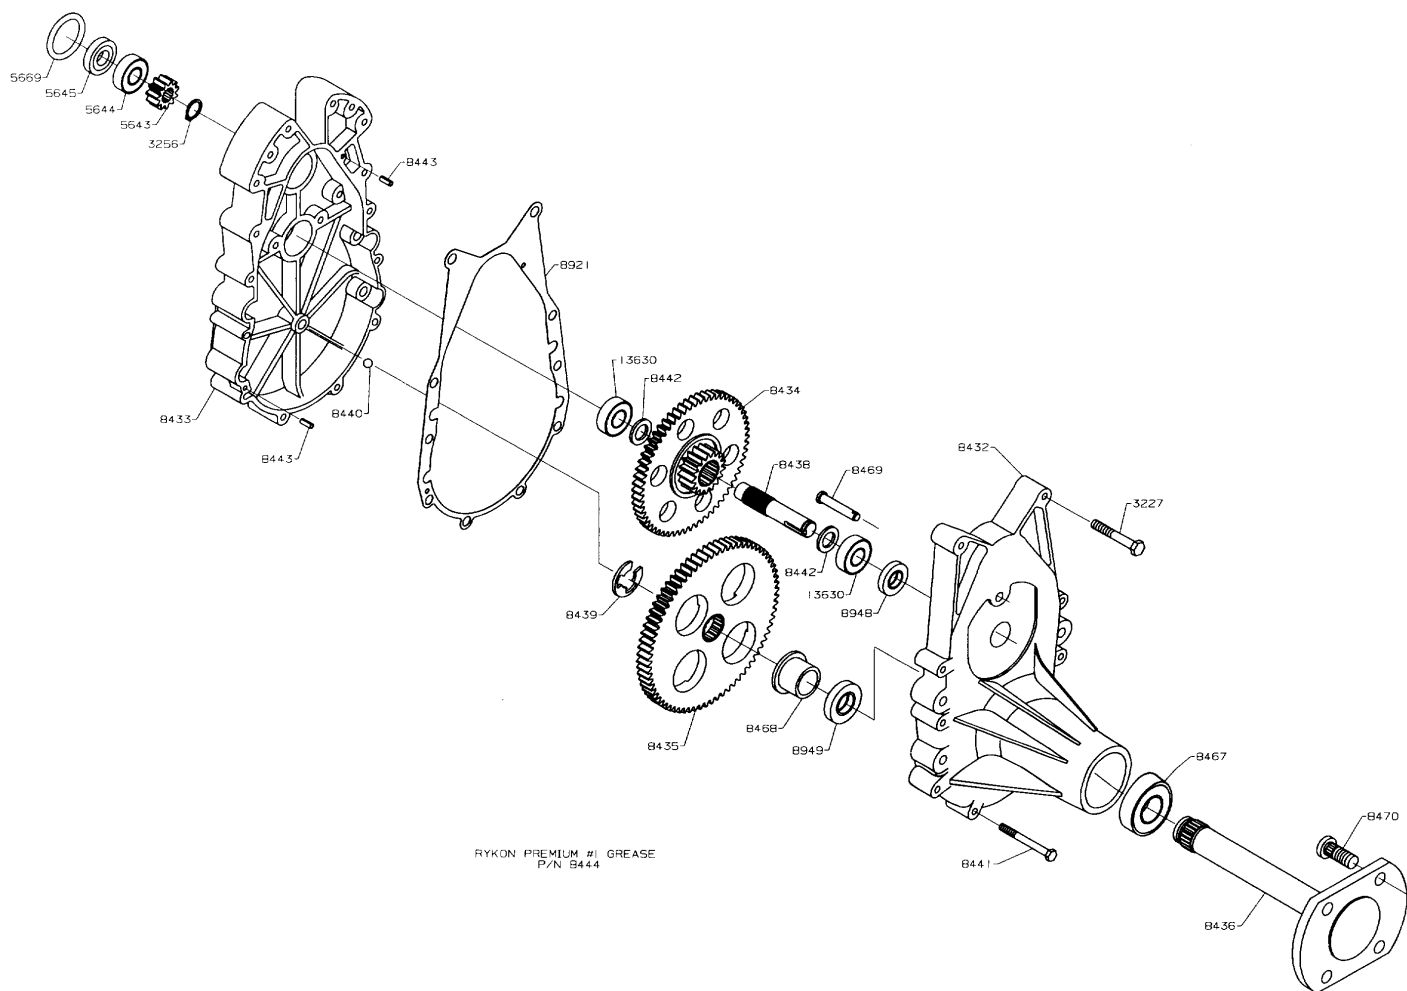

MODEL YEAR 2003

5000 SERIES GEARBOX

MOWER DECK ASSEMBLY - 491

MODEL YEAR 2003

5000 SERIES 50" MOWER DECK

MODEL YEAR 2003

5000 SERIES 60" MOWER DECK

MOWER DECK ASSEMBLY - 492

MODEL YEAR 2003

MODELS 5004/5005 WIRING

- UPPER WIRING LOOM - 13360
 - LOWER WIRING LOOM - 13687
 - DIODE ASSEMBLY - 5706
 - BATTERY CABLE ASM. - 3453
 - HEADLIGHT LOOM - 3454
 - BATTERY GROUND CABLE - 4585
 - ENGINE GROUND CABLE - 4585
 - SOLENOID TO STARTER - 4584
- WIRING KIT - 13702