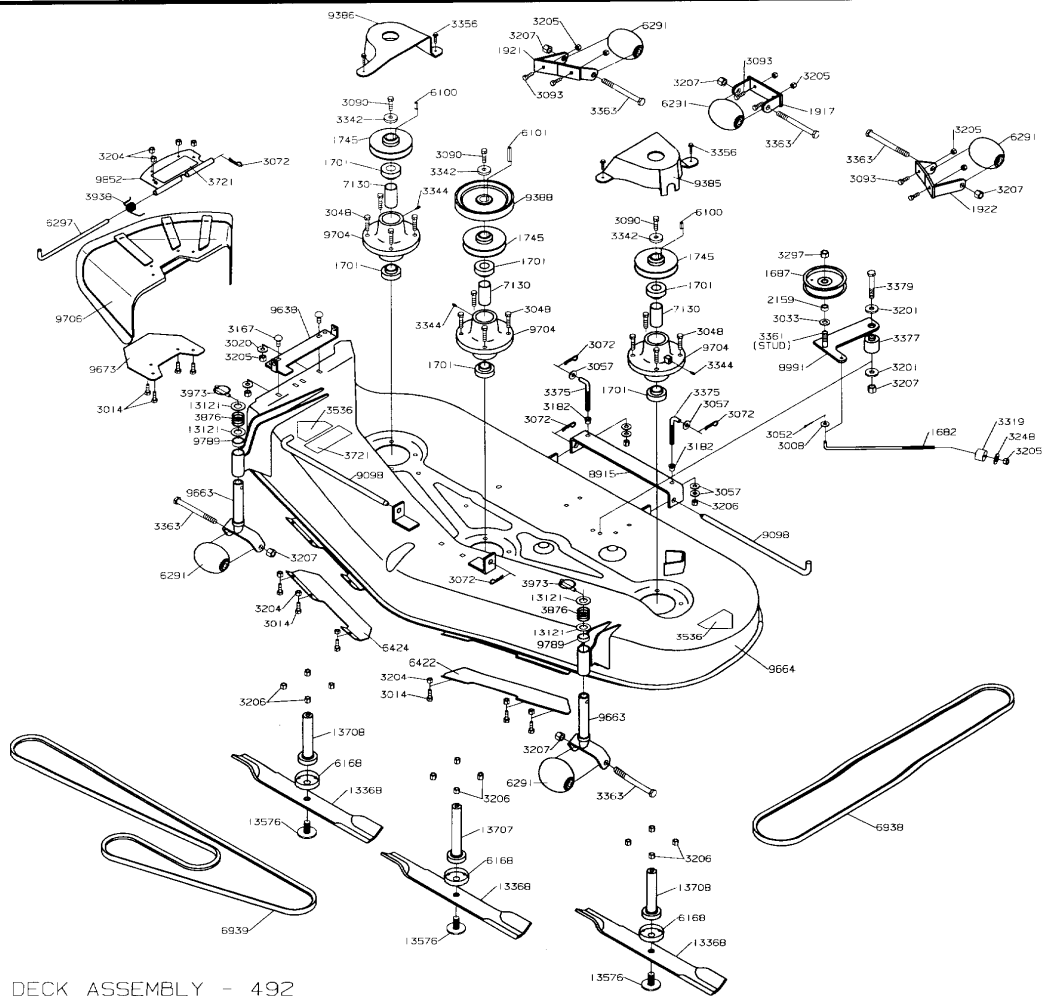

MODEL YEAR 2003

5000 SERIES GEARBOX

MOWER DECK ASSEMBLY - 491

MODEL YEAR 2003

5000 SERIES 50" MOWER DECK

MODEL YEAR 2003

5000 SERIES 60" MOWER DECK

MOWER DECK ASSEMBLY - 492

MODEL YEAR 2003

MODELS 5004/5005 WIRING

- UPPER WIRING LOOM - 13360
 - LOWER WIRING LOOM - 13687
 - DIODE ASSEMBLY - 5706
 - BATTERY CABLE ASM. - 3453
 - HEADLIGHT LOOM - 3454
 - BATTERY GROUND CABLE - 4585
 - ENGINE GROUND CABLE - 4585
 - SOLENOID TO STARTER - 4584
- WIRING KIT - 13702