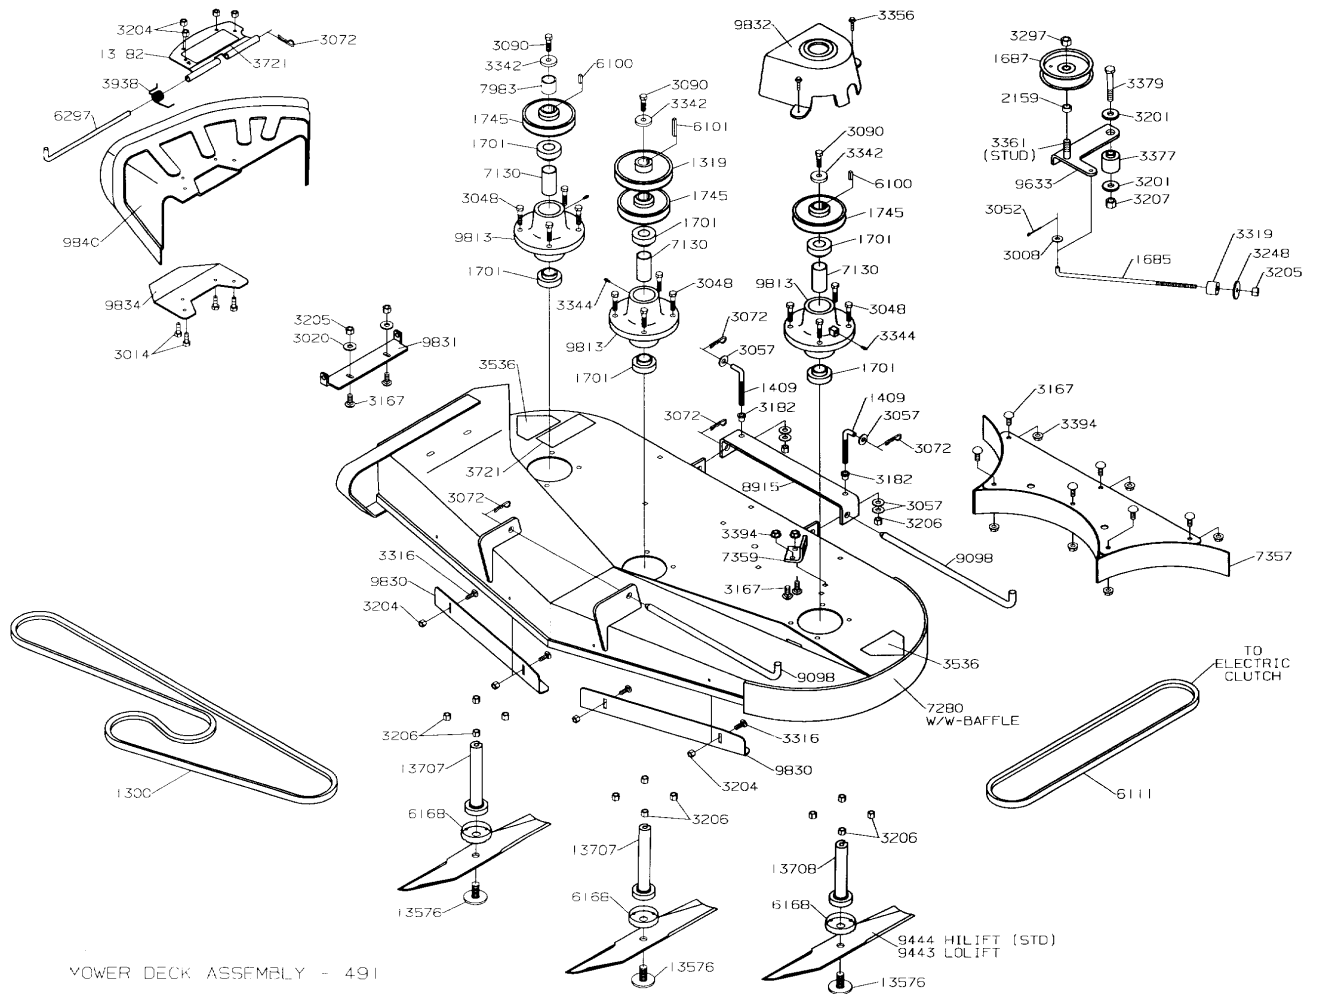

MODEL YEAR 2003

5000 SERIES GEARBOX

MOWER DECK ASSEMBLY - 491

MODEL YEAR 2003

5000 SERIES 50" MOWER DECK

MODEL YEAR 2003

5000 SERIES 60" MOWER DECK

MOWER DECK ASSEMBLY - 492

MODEL YEAR 2003

MODELS 5004/5005 WIRING

- UPPER WIRING LOOM - 13360
 - LOWER WIRING LOOM - 13687
 - DIODE ASSEMBLY - 5706
 - BATTERY CABLE ASM. - 3453
 - HEADLIGHT LOOM - 3454
 - BATTERY GROUND CABLE - 4585
 - ENGINE GROUND CABLE - 4585
 - SOLENOID TO STARTER - 4584
- WIRING KIT - 13702