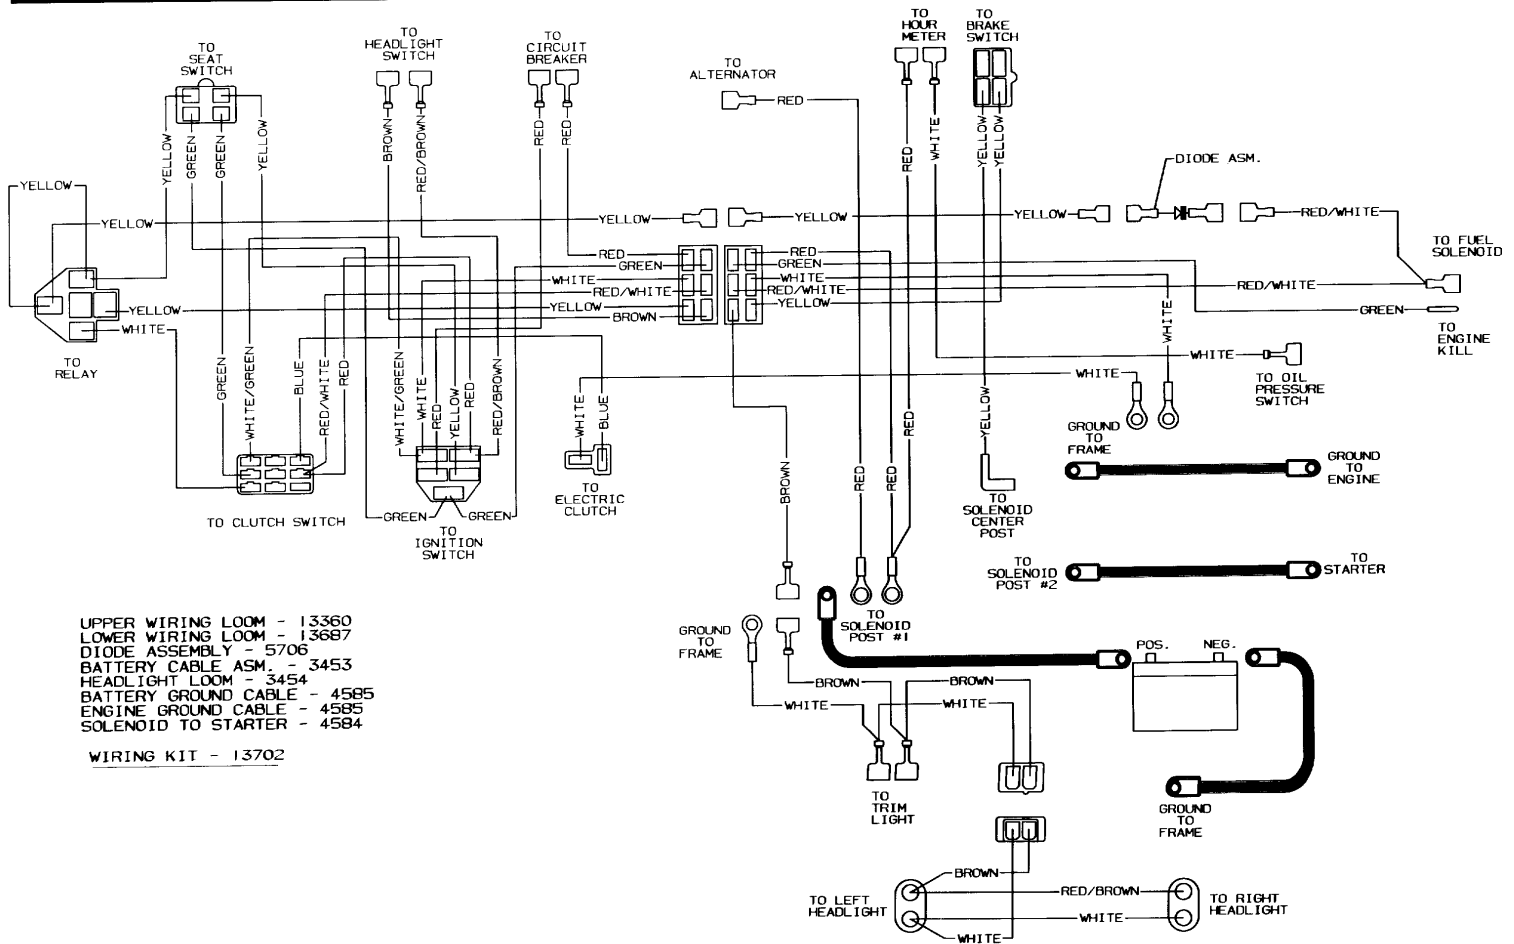

MODEL YEAR 2003

5000 SERIES GEARBOX

MOWER DECK ASSEMBLY - 491

MODEL YEAR 2003

5000 SERIES 50" MOWER DECK

MODEL YEAR 2003

5000 SERIES 60" MOWER DECK

MOWER DECK ASSEMBLY - 492

MODEL YEAR 2003

MODELS 5004/5005 WIRING

- UPPER WIRING LOOM - 13360
 - LOWER WIRING LOOM - 13687
 - DIODE ASSEMBLY - 5706
 - BATTERY CABLE ASM. - 3453
 - HEADLIGHT LOOM - 3454
 - BATTERY GROUND CABLE - 4585
 - ENGINE GROUND CABLE - 4585
 - SOLENOID TO STARTER - 4584
- WIRING KIT - 13702