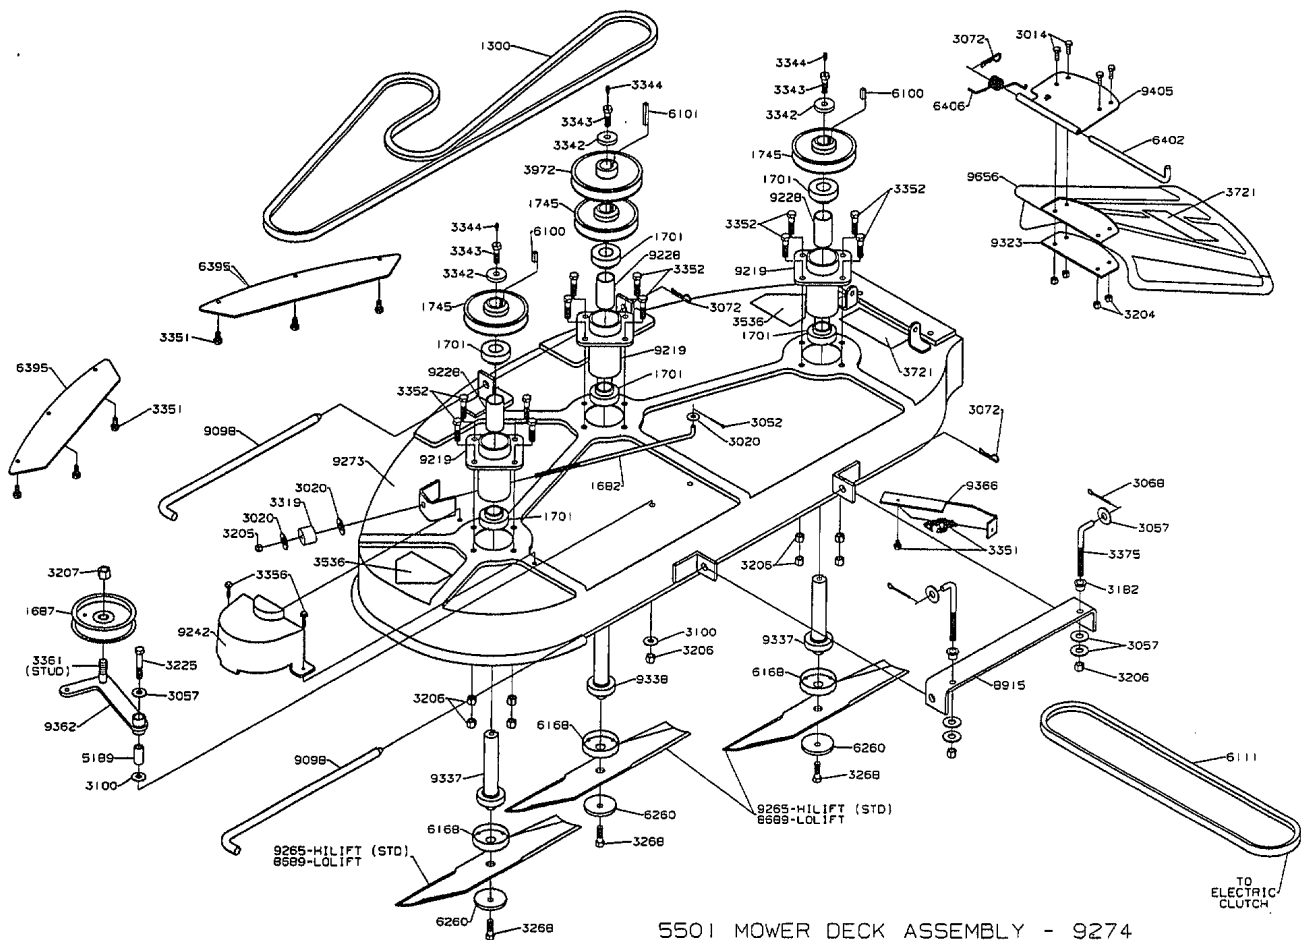

1995 T-Box/Hydrostats/Gearbox Assembly Models ZTR 5501 / ZTR 5601

1995 5000 Series Gearbox Assembly

1995 Chassis Assembly Model ZTR 5501

1995 Fuel/Hydraulics Tanks & Fittings Assembly Model ZTR 5501

5501 MOWER DECK ASSEMBLY - 9274

Part No. 9274

1995 Mower Deck Assembly Model ZTR 5501

SEAT ASSEMBLY - 8936

SEAT ASSEMBLY ITEMS
NOT SHOWN ARE INCLUDED
IN HARDWARE PACKAGE
8411

1995 Body Assembly Model ZTR 5501

1995 Wiring Assembly Model ZTR 5501