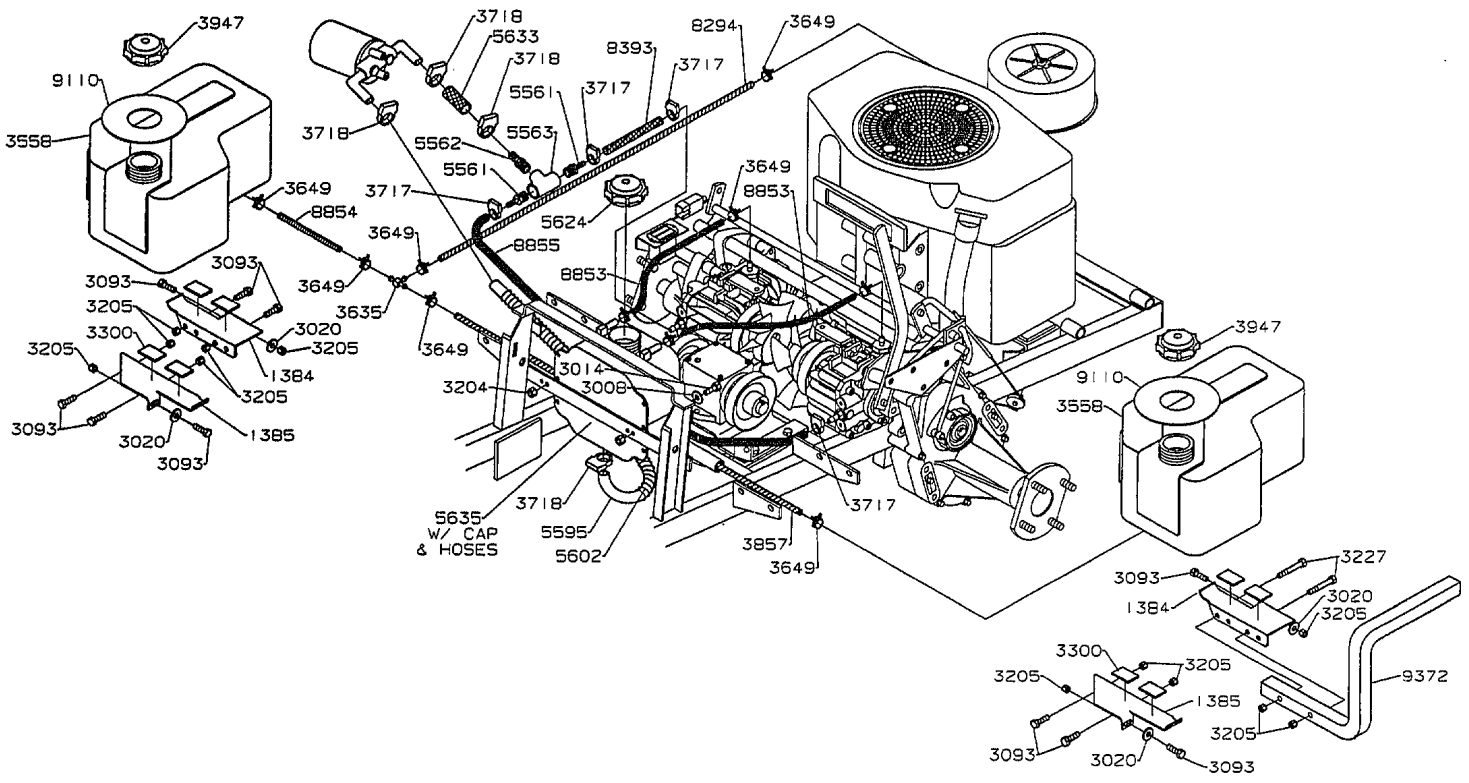

1995 T-Box/Hydrostats/Gearbox Assembly Models ZTR 5501 / ZTR 5601

1995 5000 Series Gearbox Assembly

1995 Chassis Assembly Model ZTR 5501

1995 Fuel/Hydraulics Tanks & Fittings Assembly Model ZTR 5501

5501 MOWER DECK ASSEMBLY - 9274

Part No. 9274

1995 Mower Deck Assembly Model ZTR 5501

SEAT ASSEMBLY - 8936

SEAT ASSEMBLY ITEMS
NOT SHOWN ARE INCLUDED
IN HARDWARE PACKAGE
8411

1995 Body Assembly Model ZTR 5501

1995 Wiring Assembly Model ZTR 5501