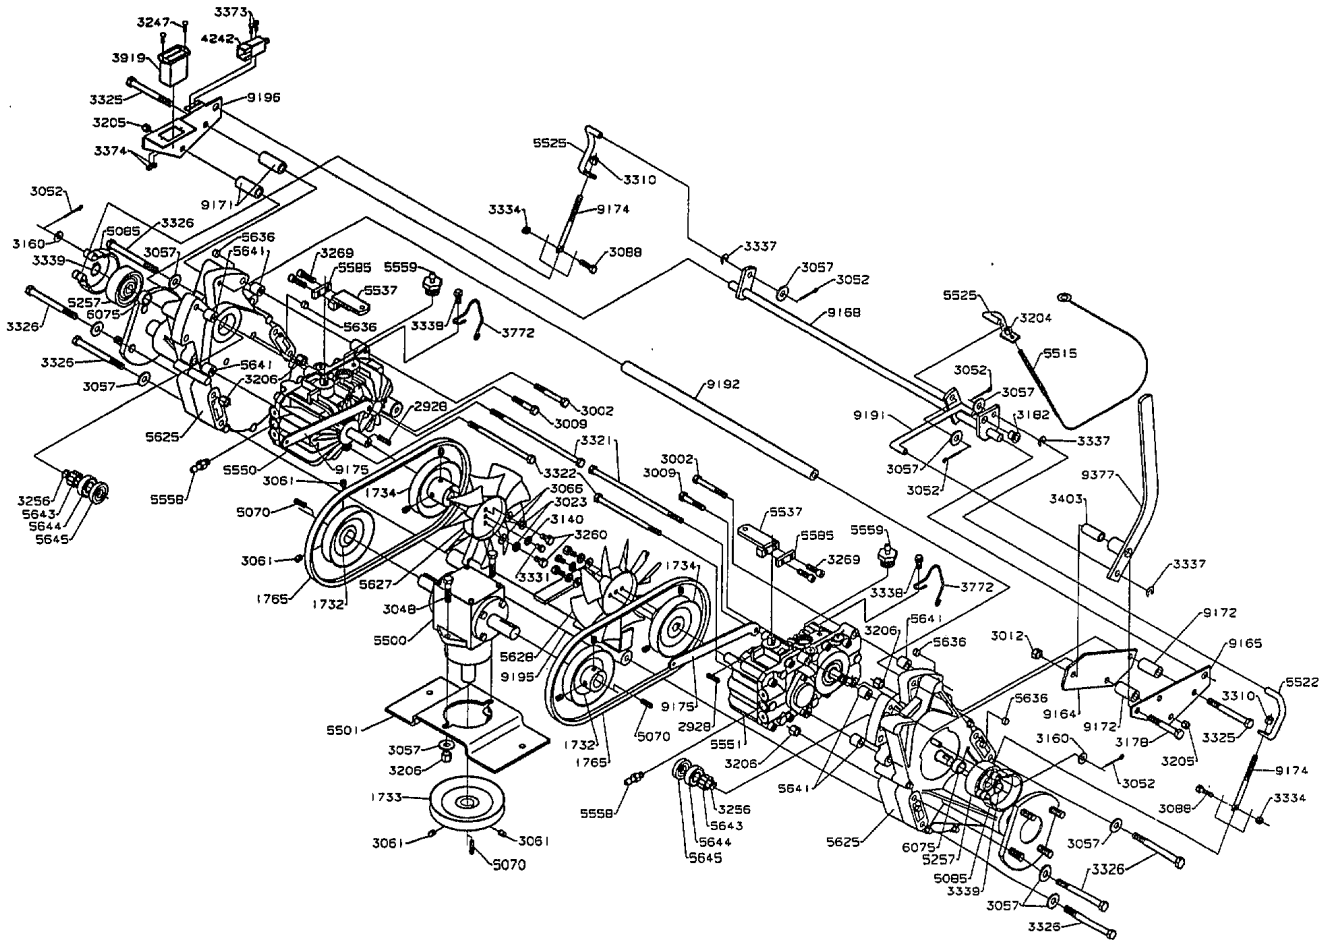

1995 T-Box/Hydrostats/Gearbox Assembly Models ZTR 5501 / ZTR 5601

1995 5000 Series Gearbox Assembly

1995 Chassis Assembly Model ZTR 5501

1995 Fuel/Hydraulics Tanks & Fittings Assembly Model ZTR 5501

5501 MOWER DECK ASSEMBLY - 9274

Part No. 9274

1995 Mower Deck Assembly Model ZTR 5501

SEAT ASSEMBLY - 8936

SEAT ASSEMBLY ITEMS
NOT SHOWN ARE INCLUDED
IN HARDWARE PACKAGE
8411

1995 Body Assembly Model ZTR 5501

1995 Wiring Assembly Model ZTR 5501