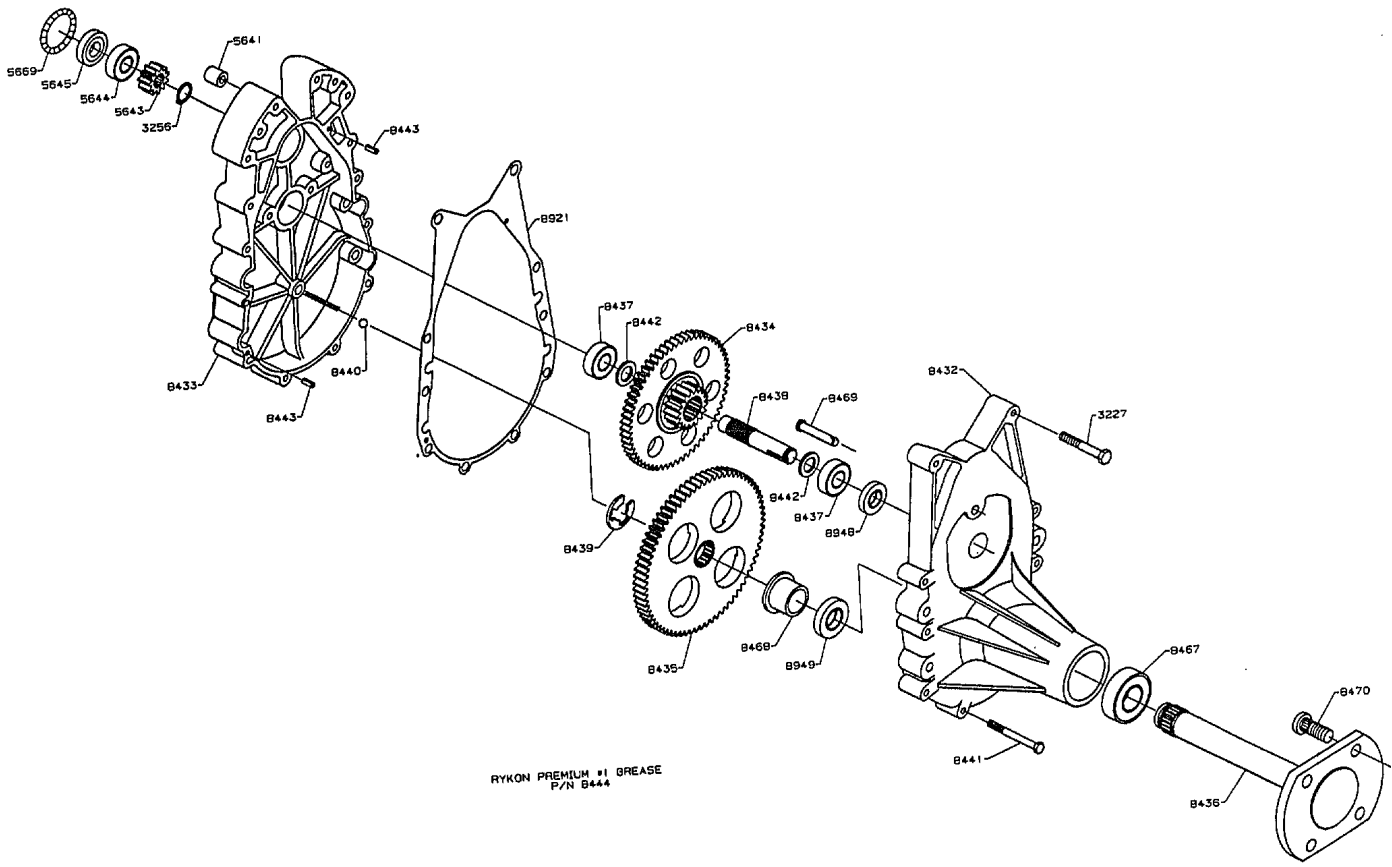

1995 T-Box/Hydrostats/Gearbox Assembly Models ZTR 5501 / ZTR 5601

1995 5000 Series Gearbox Assembly

1995 Chassis Assembly Model ZTR 5501

1995 Fuel/Hydraulics Tanks & Fittings Assembly Model ZTR 5501

5501 MOWER DECK ASSEMBLY - 9274

Part No. 9274

1995 Mower Deck Assembly Model ZTR 5501

SEAT ASSEMBLY - 8936

SEAT ASSEMBLY ITEMS
NOT SHOWN ARE INCLUDED
IN HARDWARE PACKAGE
8411

1995 Body Assembly Model ZTR 5501

1995 Wiring Assembly Model ZTR 5501