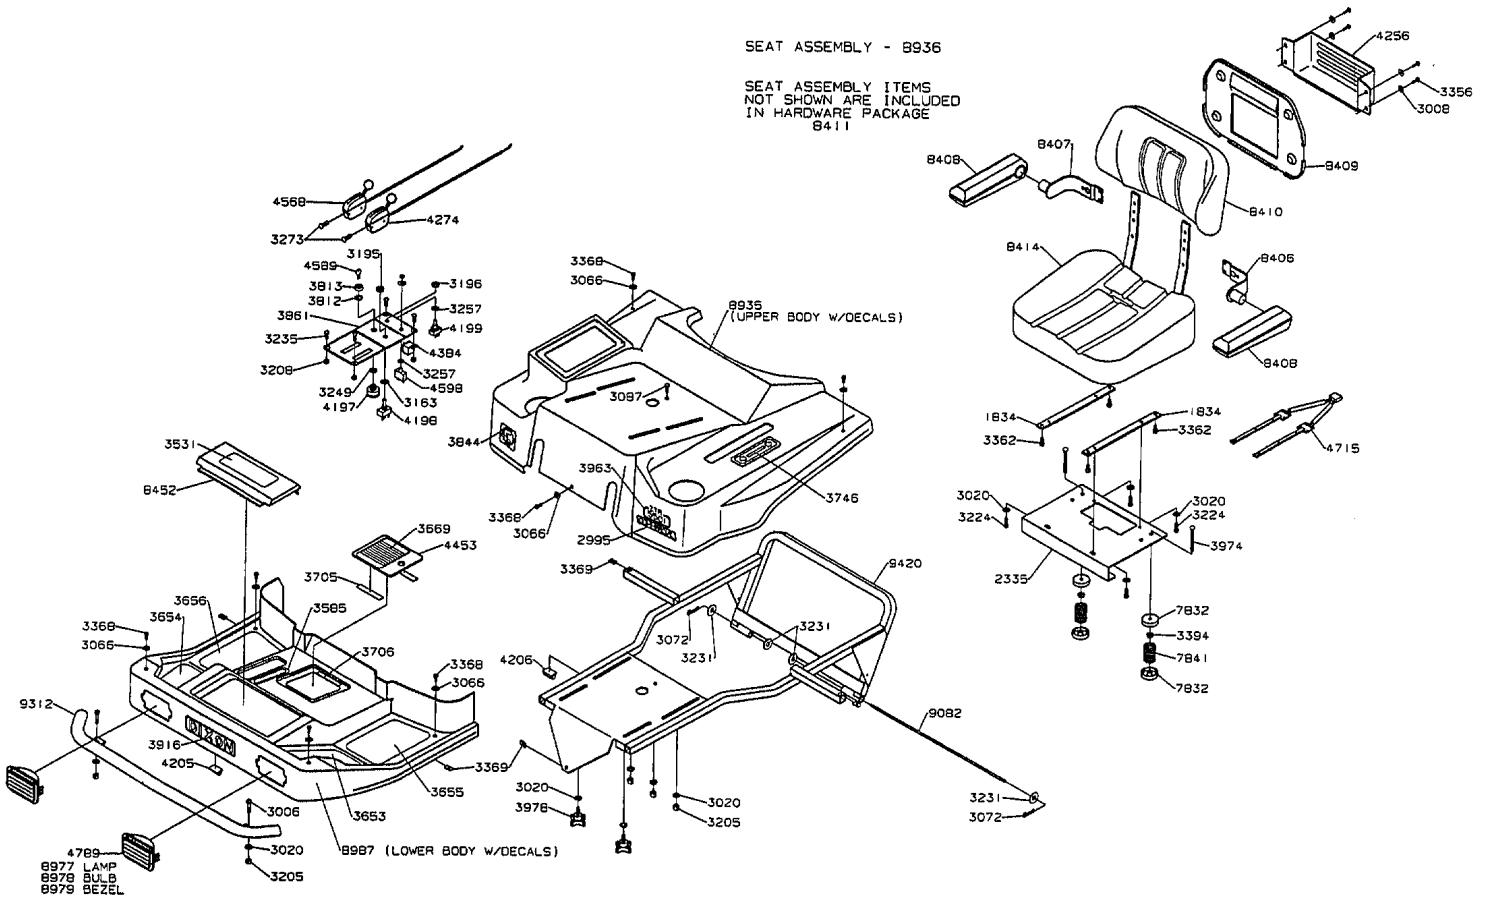

1995 T-Box/Hydrostats/Gearbox Assembly Models ZTR 5501 / ZTR 5601

1995 5000 Series Gearbox Assembly

1995 Chassis Assembly Model ZTR 5501

1995 Fuel/Hydraulics Tanks & Fittings Assembly Model ZTR 5501

5501 MOWER DECK ASSEMBLY - 9274

Part No. 9274

1995 Mower Deck Assembly Model ZTR 5501

SEAT ASSEMBLY - 8936

SEAT ASSEMBLY ITEMS
NOT SHOWN ARE INCLUDED
IN HARDWARE PACKAGE
8411

1995 Body Assembly Model ZTR 5501

1995 Wiring Assembly Model ZTR 5501