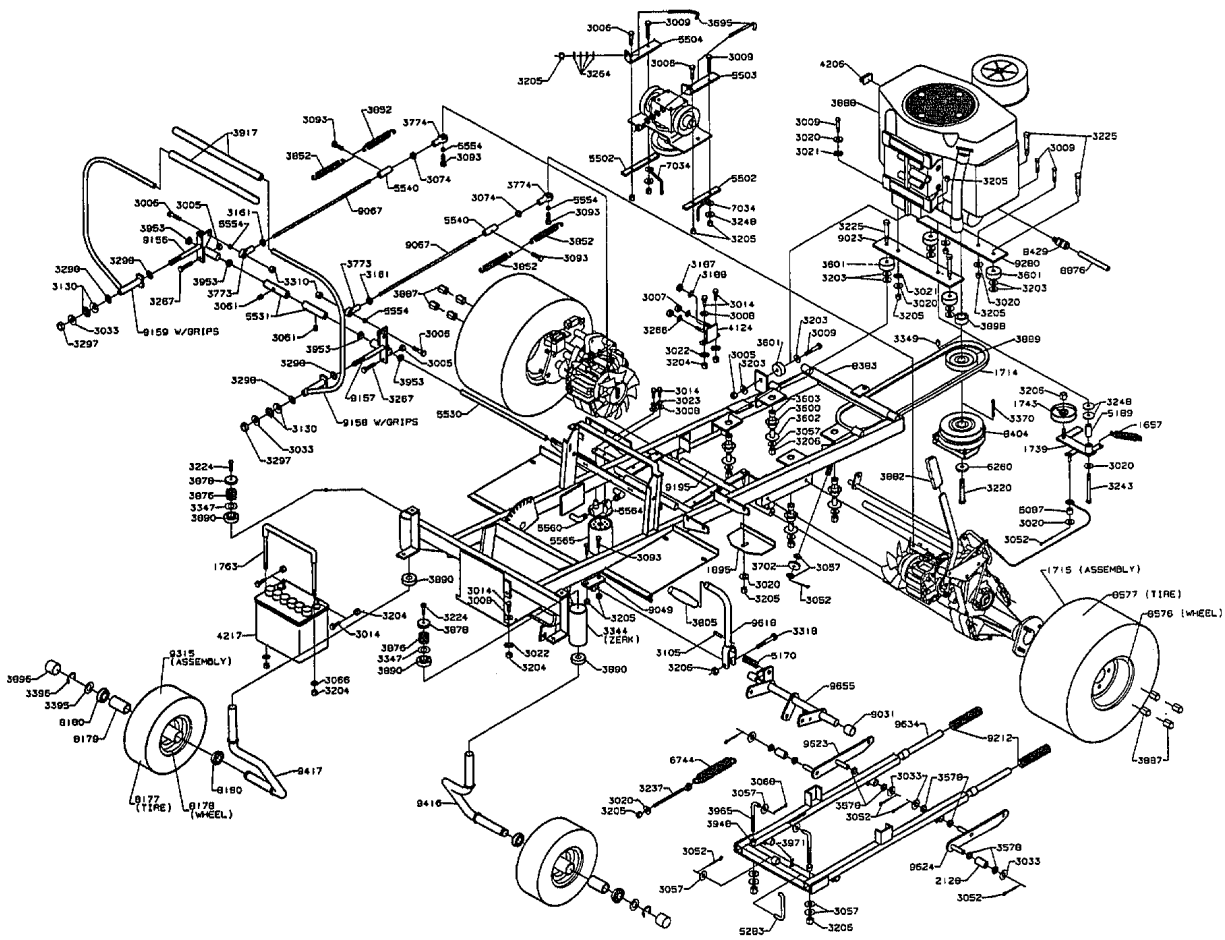

1995 T-Box/Hydrostats/Gearbox Assembly Models ZTR 5501 / ZTR 5601

1995 5000 Series Gearbox Assembly

1995 Chassis Assembly Model ZTR 5501

1995 Fuel/Hydraulics Tanks & Fittings Assembly Model ZTR 5501

5501 MOWER DECK ASSEMBLY - 9274

Part No. 9274

1995 Mower Deck Assembly Model ZTR 5501

SEAT ASSEMBLY - 8936

SEAT ASSEMBLY ITEMS
NOT SHOWN ARE INCLUDED
IN HARDWARE PACKAGE
8411

1995 Body Assembly Model ZTR 5501

1995 Wiring Assembly Model ZTR 5501