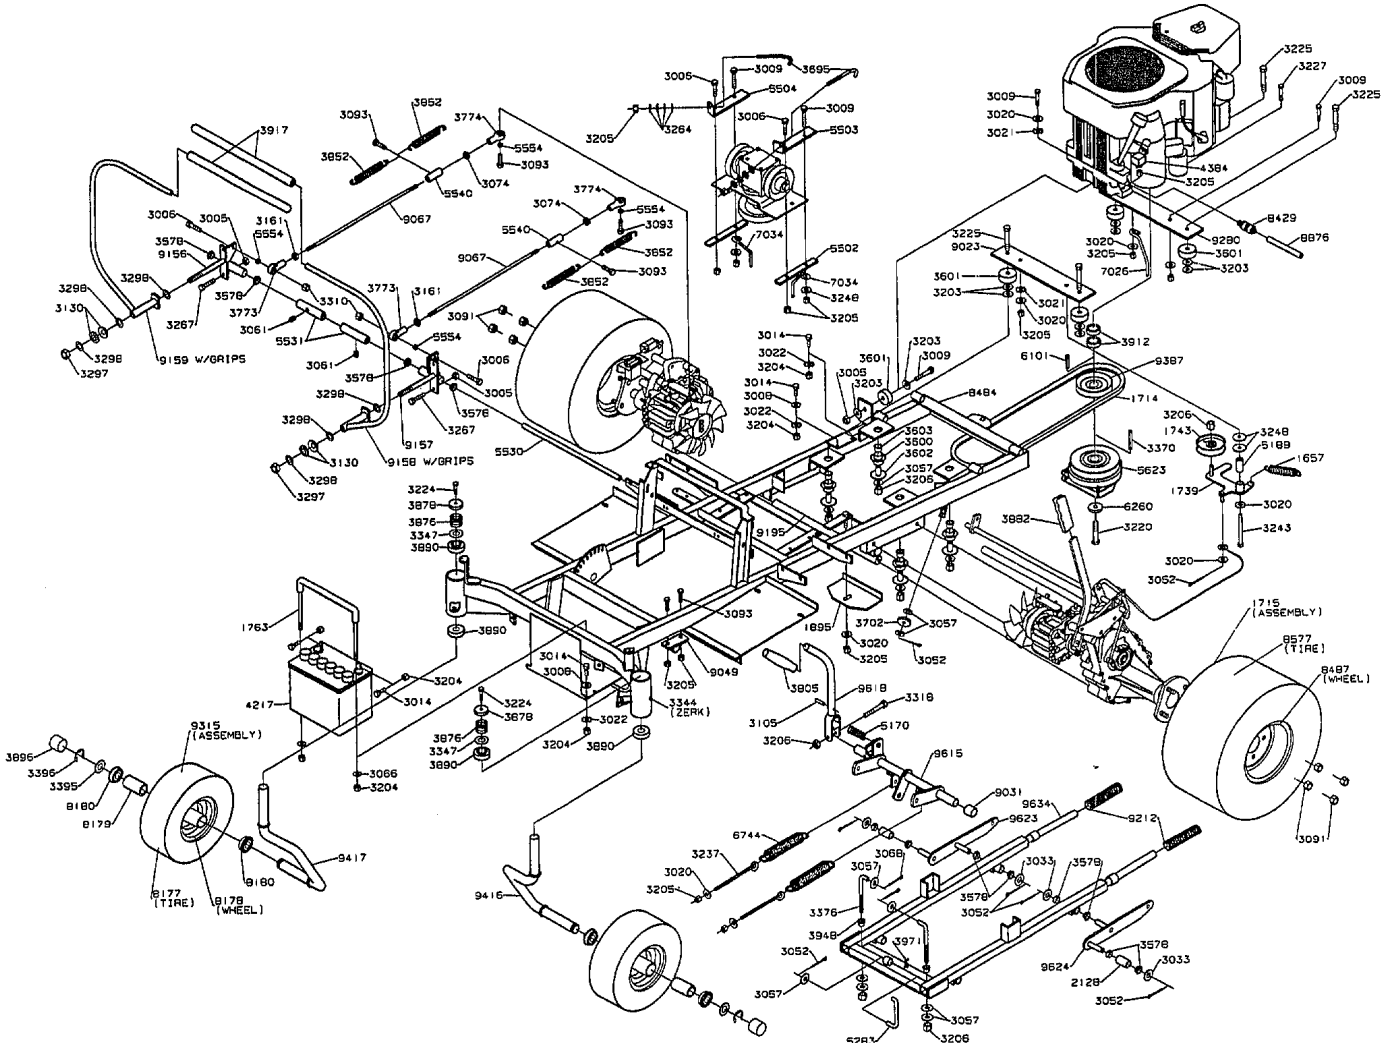

# 1996 5000 Series Gearbox Assembly

# 1996 Chassis Assembly Model ZTR 5601

# 1996 Fuel/Hydro Tanks & Fittings Assembly Model ZTR 5601

5601 MOWER DECK ASSEMBLY 9/05

# 1996 Mower Deck Assembly Model ZTR 5601

SEAT ASSEMBLY - 8936

SEAT ASSEMBLY ITEMS  
NOT SHOWN ARE INCLUDED  
IN HARDWARE PACKAGE  
8411

1996 Body Assembly Model ZTR 5601