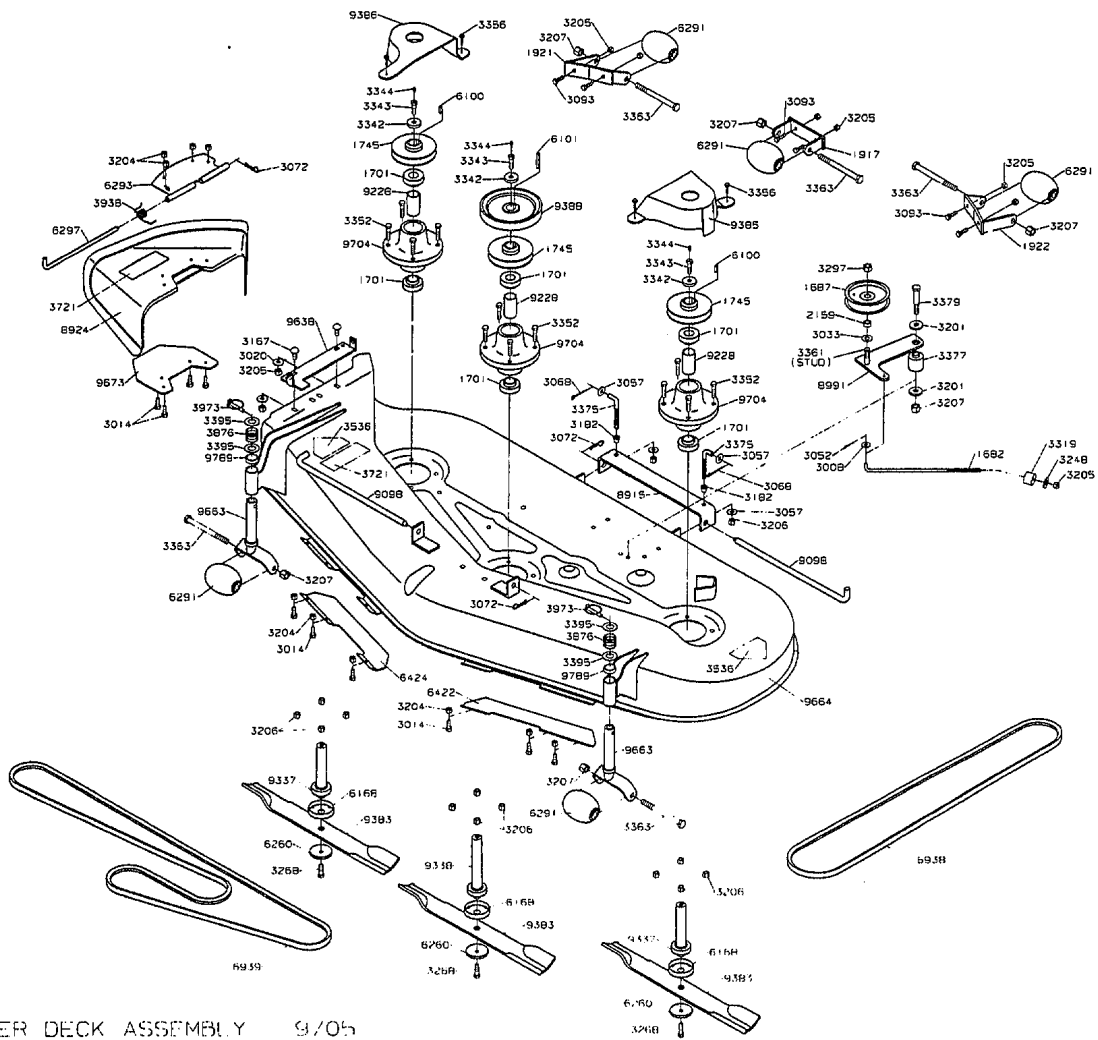

# 1996 5000 Series Gearbox Assembly

# 1996 Chassis Assembly Model ZTR 5601

# 1996 Fuel/Hydro Tanks & Fittings Assembly Model ZTR 5601

5601 MOWER DECK ASSEMBLY 9/05

# 1996 Mower Deck Assembly Model ZTR 5601

SEAT ASSEMBLY - 8936

SEAT ASSEMBLY ITEMS  
NOT SHOWN ARE INCLUDED  
IN HARDWARE PACKAGE  
8411

1996 Body Assembly Model ZTR 5601