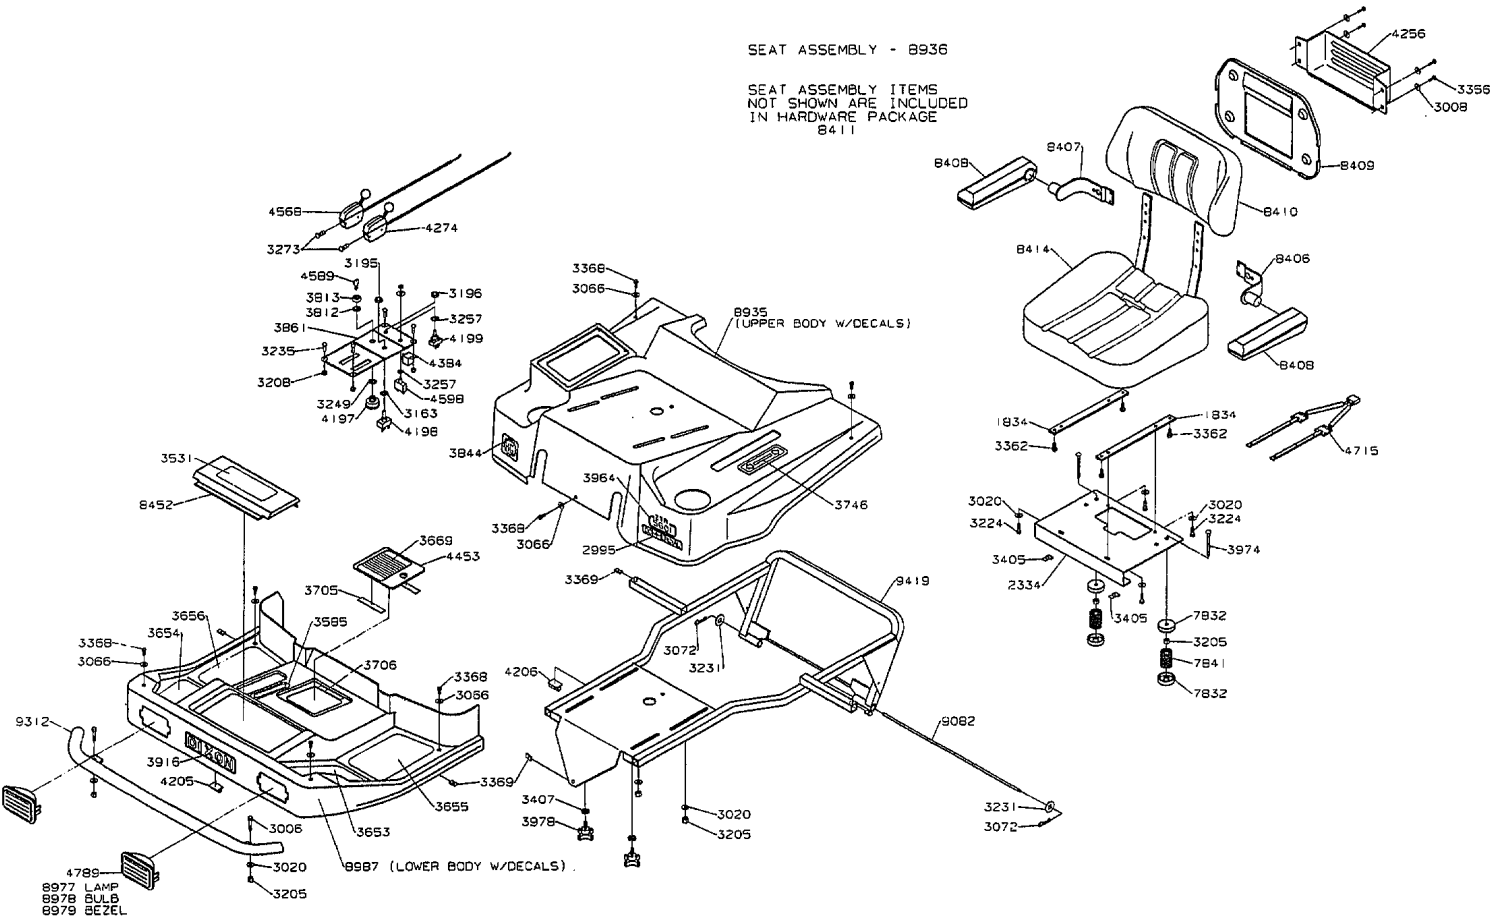

# 1996 Chassis Assembly Model ZTR 5601

# 1996 Fuel/Hydro Tanks & Fittings Assembly Model ZTR 5601

5601 MOWER DECK ASSEMBLY 9/05

# 1996 Mower Deck Assembly Model ZTR 5601

SEAT ASSEMBLY - 8936

SEAT ASSEMBLY ITEMS  
NOT SHOWN ARE INCLUDED  
IN HARDWARE PACKAGE  
8411

1996 Body Assembly Model ZTR 5601

# 1996 Wiring Assembly Model ZTR 5601