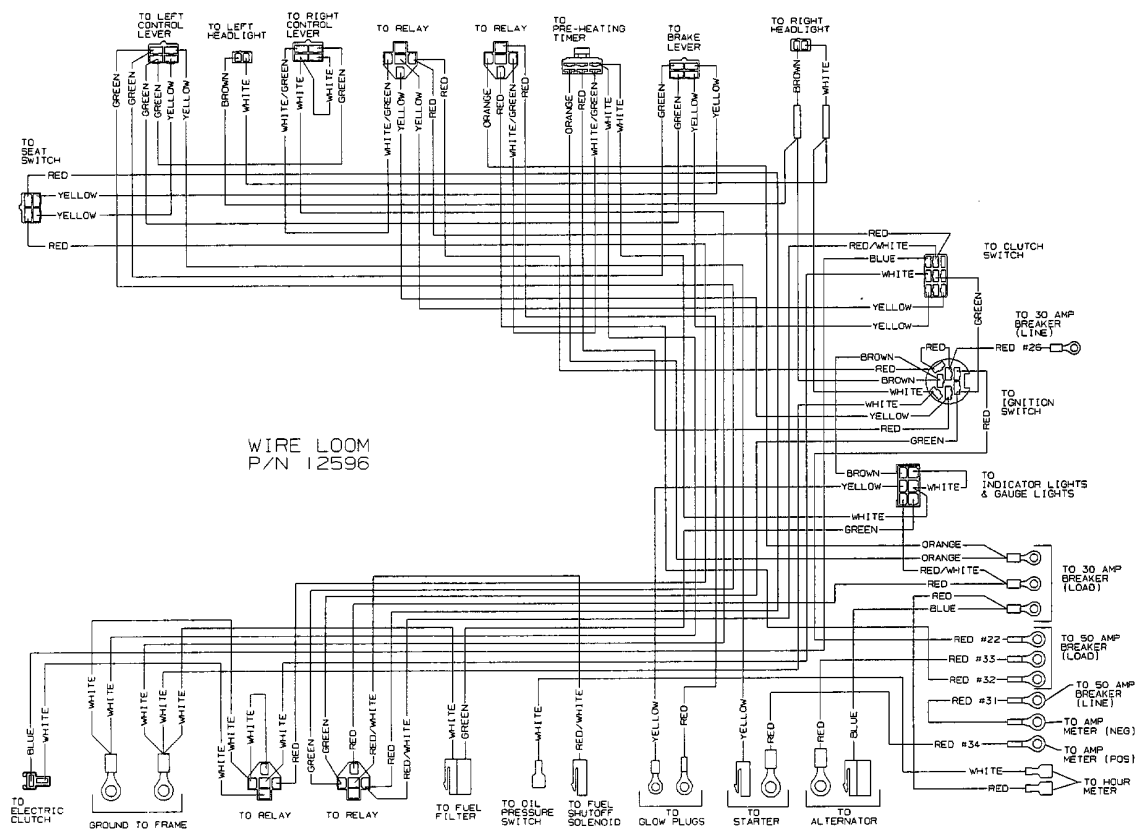

MODEL YEAR 2001

8026D CHASSIS

MODEL YEAR 2001

8026D CONTROLS, TANKS & SEAT FRAME

CENTER HUB ASSEMBLY - 13308
 OUTER HUB ASSEMBLY - 13309
 MOWER DECK ASSEMBLY - 12250

MODEL YEAR 2001

8000 SERIES 60" MOWER DECK

MODEL YEAR 2001

8000 SERIES 72" MOWER DECK

WIRE LOOM
P/N 12596

MODEL YEAR 2001

8026D WIRING