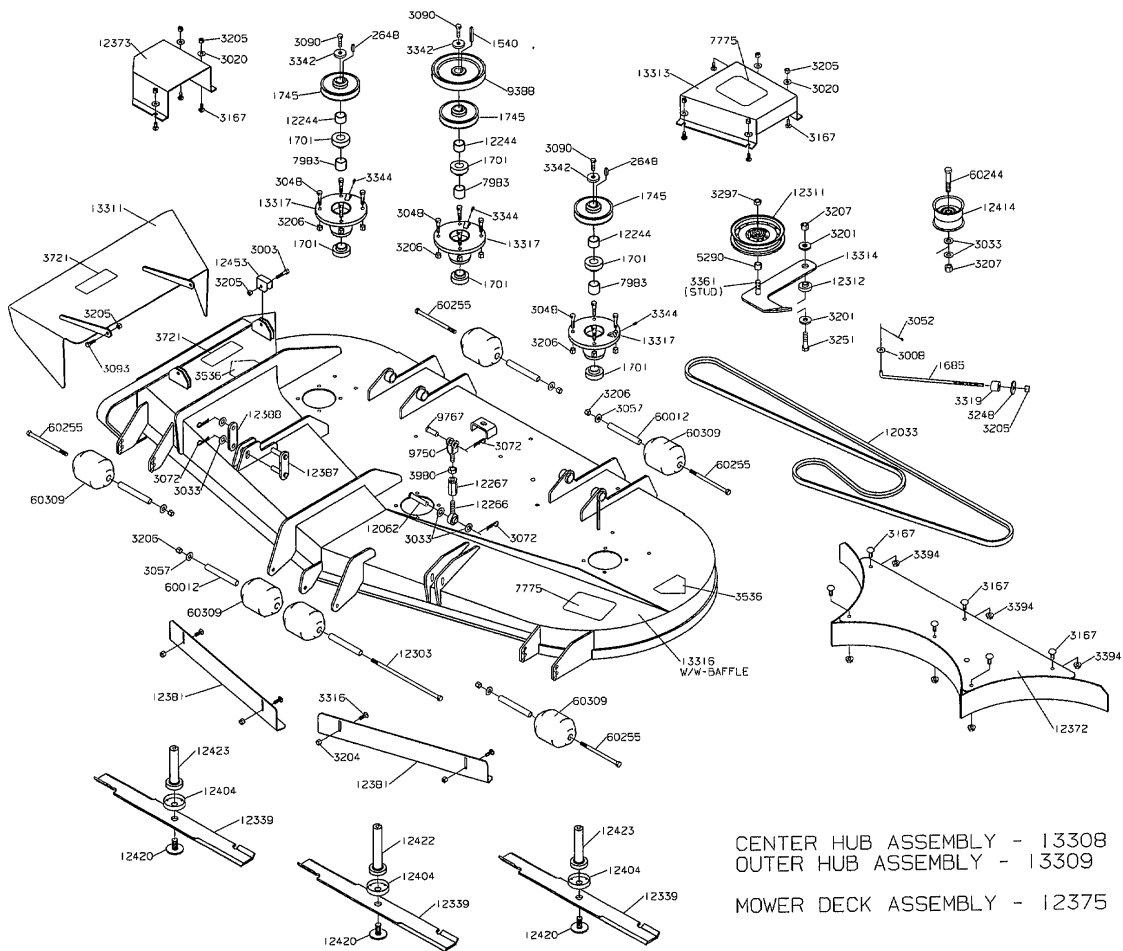

MODEL YEAR 2001

8026D CHASSIS

MODEL YEAR 2001

8026D CONTROLS, TANKS & SEAT FRAME

CENTER HUB ASSEMBLY - 13308
 OUTER HUB ASSEMBLY - 13309
 MOWER DECK ASSEMBLY - 12250

MODEL YEAR 2001

8000 SERIES 60" MOWER DECK

MODEL YEAR 2001

8000 SERIES 72" MOWER DECK

WIRE LOOM
P/N 12596

MODEL YEAR 2001

8026D WIRING