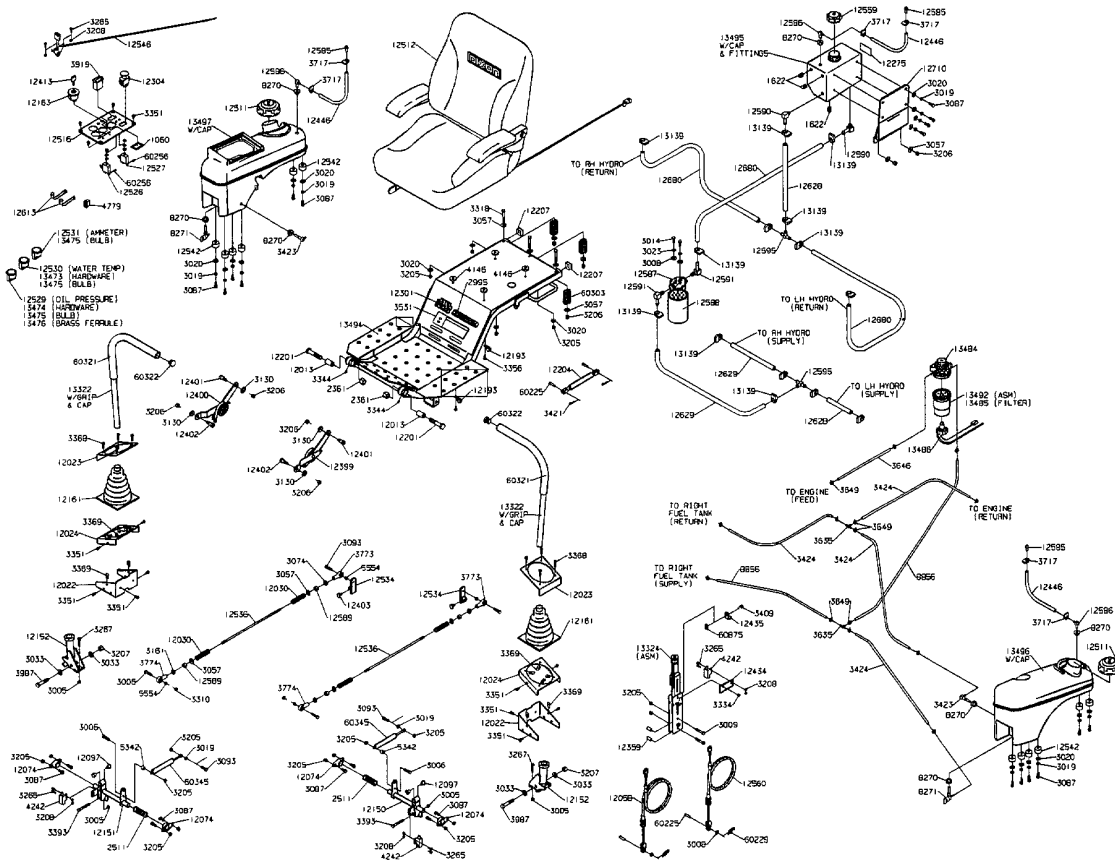

MODEL YEAR 2001

8026D CHASSIS

MODEL YEAR 2001

8026D CONTROLS, TANKS & SEAT FRAME

CENTER HUB ASSEMBLY - 13308
 OUTER HUB ASSEMBLY - 13309
 MOWER DECK ASSEMBLY - 12250

MODEL YEAR 2001

8000 SERIES 60" MOWER DECK

MODEL YEAR 2001

8000 SERIES 72" MOWER DECK

WIRE LOOM
P/N 12596

MODEL YEAR 2001

8026D WIRING