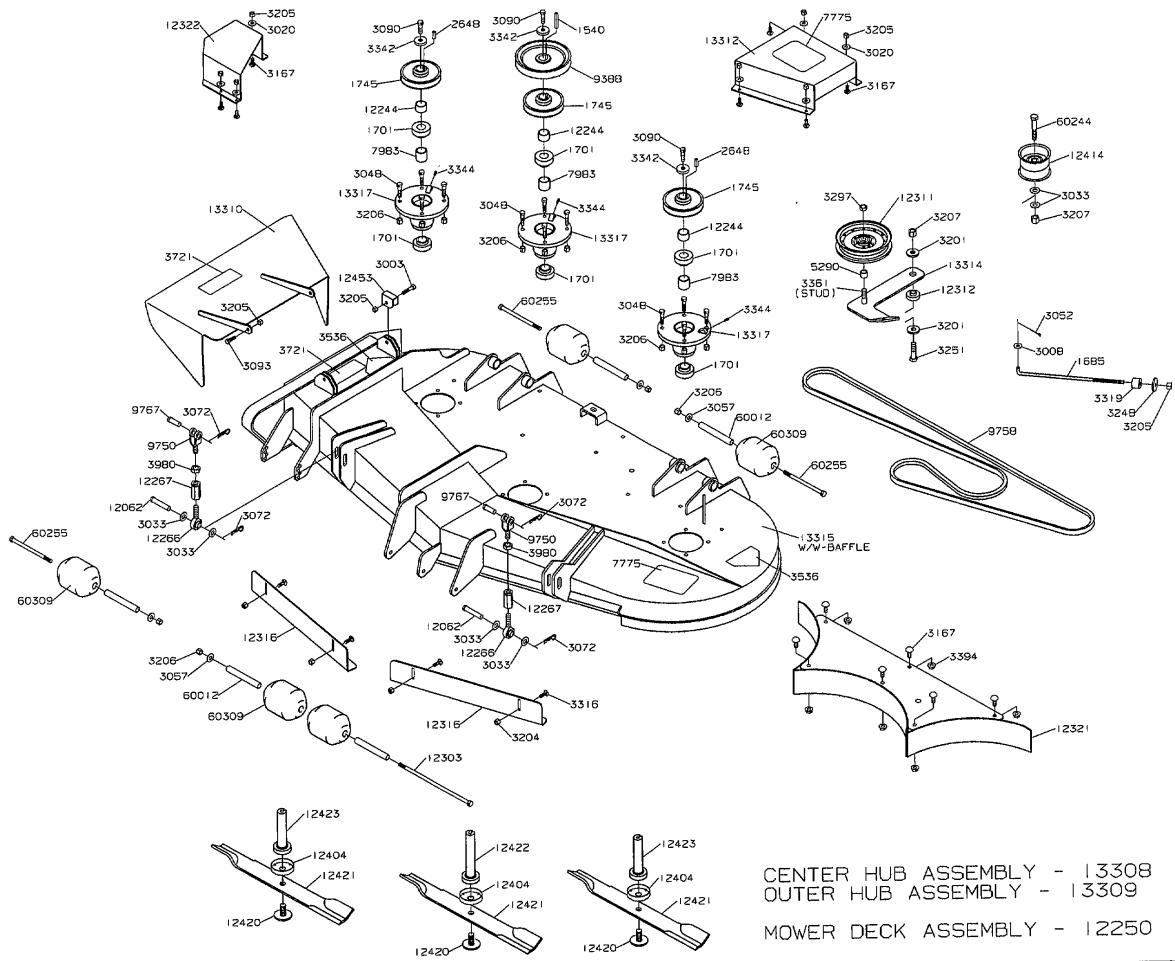

MODEL YEAR 2001

8026D CHASSIS

MODEL YEAR 2001

8026D CONTROLS, TANKS & SEAT FRAME

CENTER HUB ASSEMBLY - 13308
 OUTER HUB ASSEMBLY - 13309
 MOWER DECK ASSEMBLY - 12250

MODEL YEAR 2001

8000 SERIES 60" MOWER DECK

MODEL YEAR 2001

8000 SERIES 72" MOWER DECK

WIRE LOOM
P/N 12596

MODEL YEAR 2001

8026D WIRING