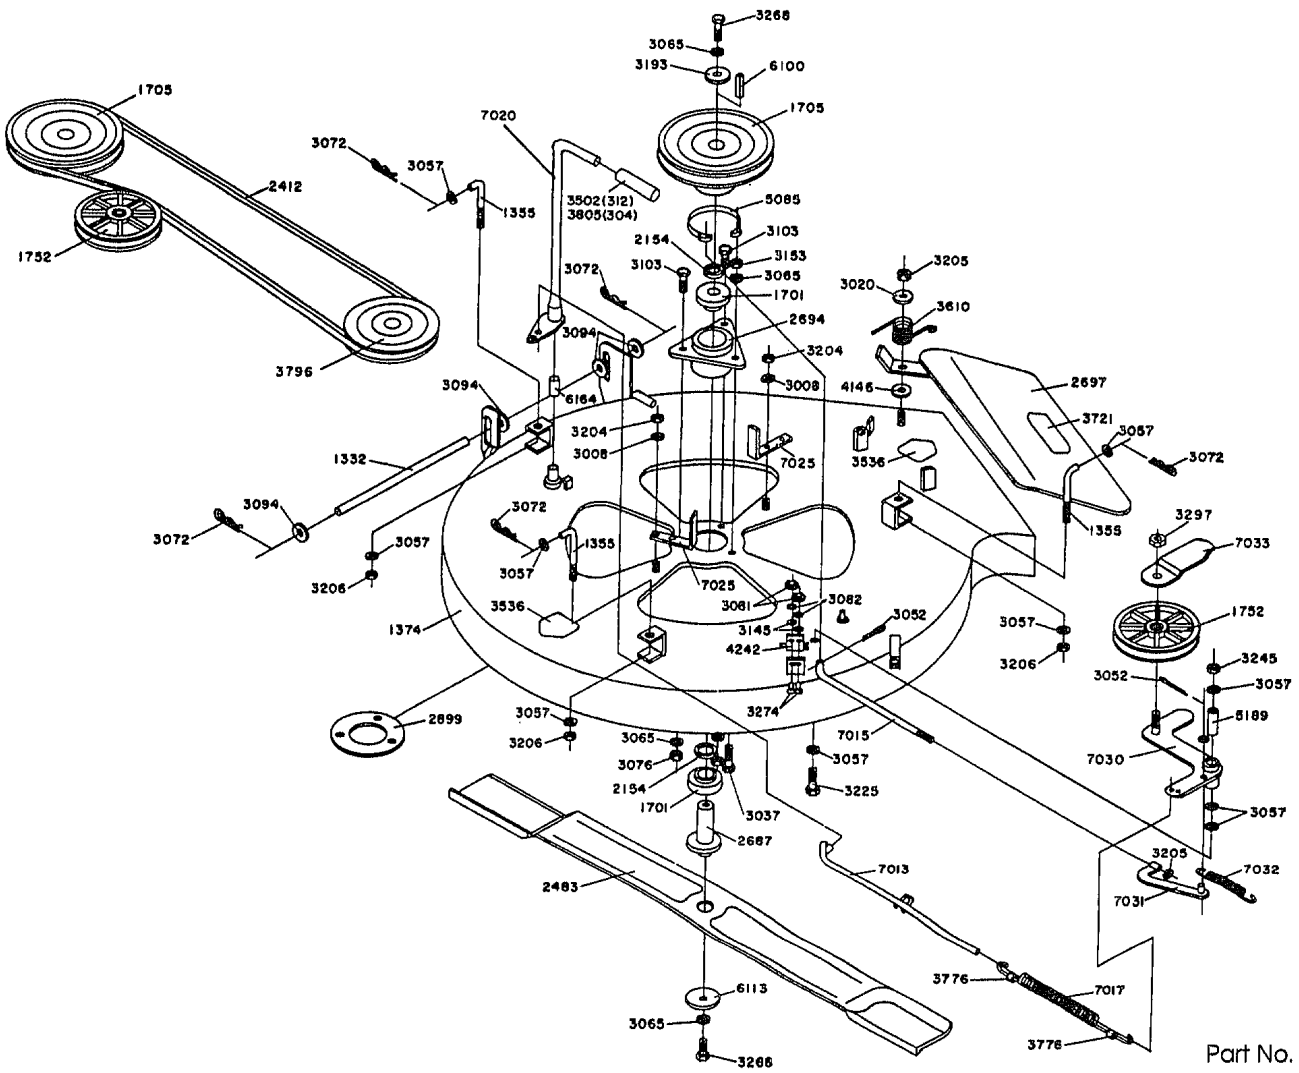

Part No. 8141

1989 Chassis Assembly Model ZTR 304

# 1989 Mower Deck Assembly Model ZTR 304

Part No. 1375

# 1989 Body Assembly Model ZTR 304