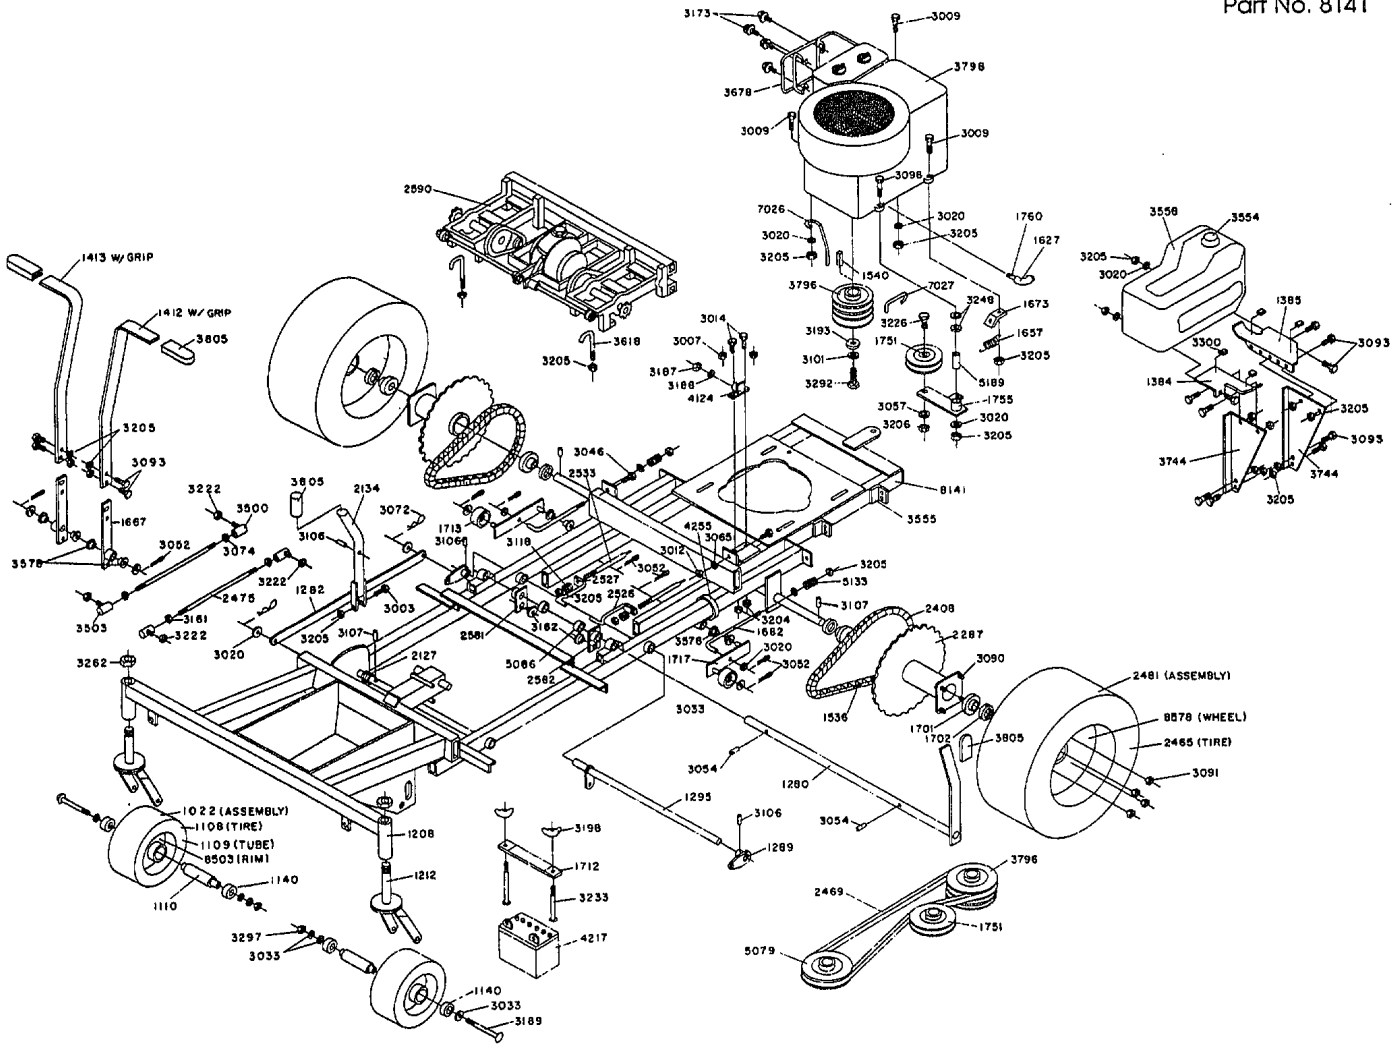

Part No. 8141

1989 Chassis Assembly Model ZTR 304

# 1989 Mower Deck Assembly Model ZTR 304

Part No. 1375

# 1989 Body Assembly Model ZTR 304