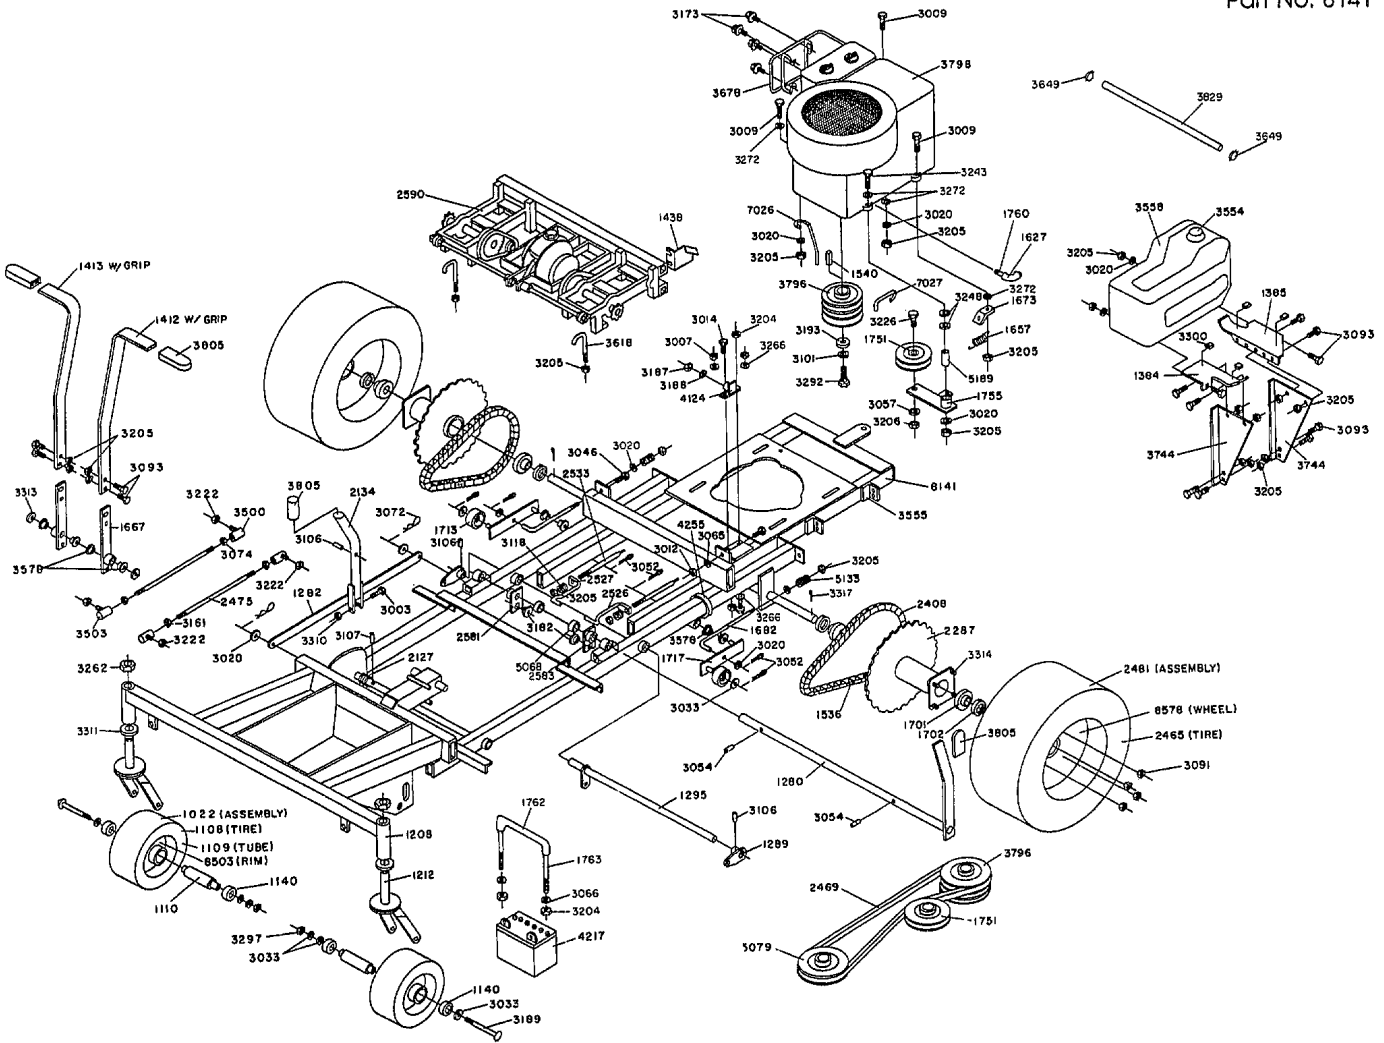

Part No. 8141

1990 Chassis Assembly Model ZTR 304

1990 Body Assembly Model ZTR 304

1990 Wiring Assembly Model ZTR 304