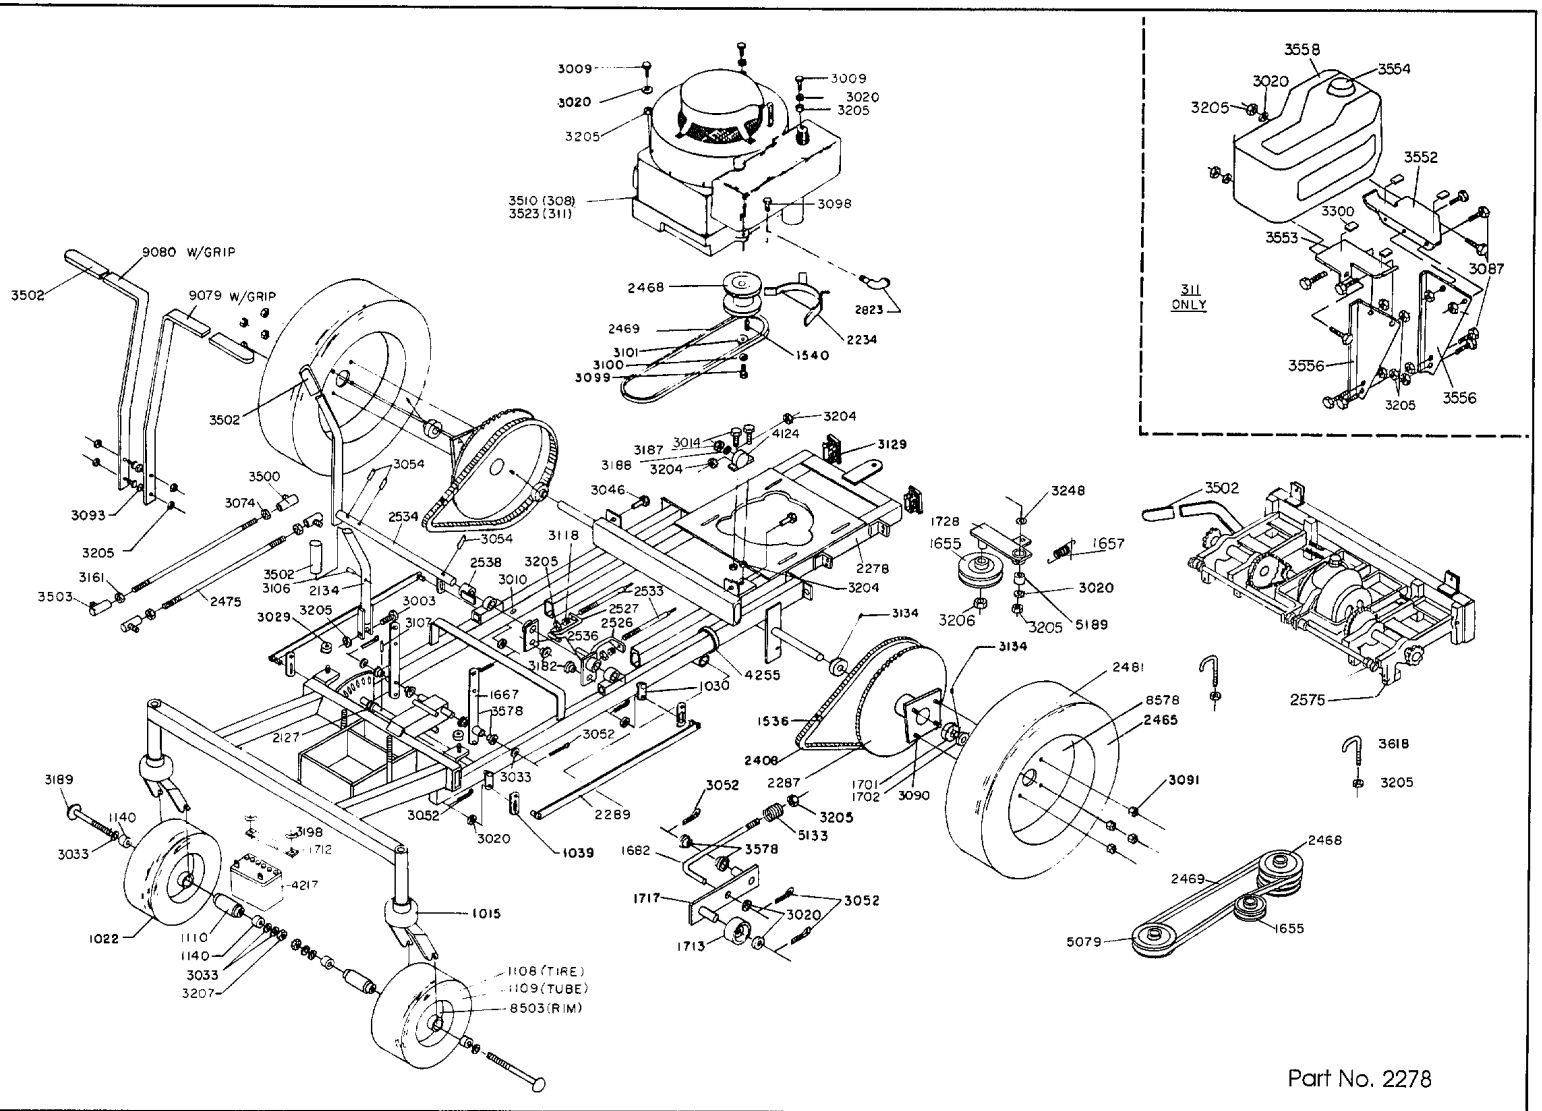

1986 Transaxle Assembly Models ZTR 308/ZTR 311

1986 Chassis Assembly Models ZTR 308/ZTR 311

Part No. 2278