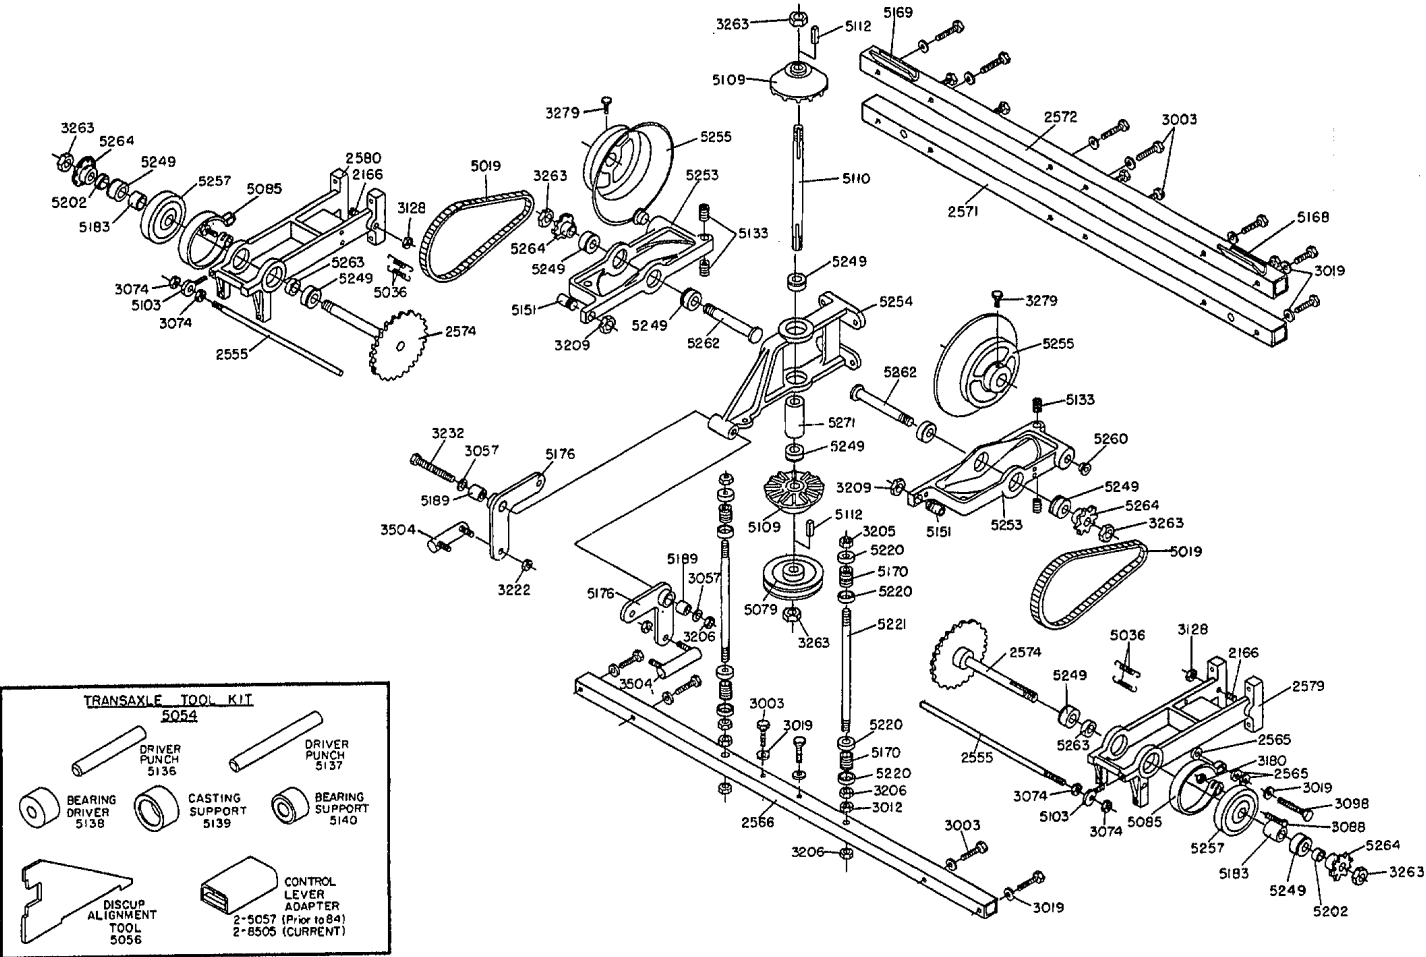

1988 Transaxle Assembly Models ZTR 308/ZTR 311

Part No. 2575

Part No. 2575

1988 Transaxle Assembly Models ZTR 308 / ZTR 311

1988 Chassis Assembly Models ZTR 308 / ZTR 311

Part No. 8681

1988 Body Assembly Models ZTR 308 / ZTR 311

1988 Wiring Assembly Models ZTR 308 / ZTR 311

Part No. 2845

BODY WIRING LOOM - 4484
REAR WIRING LOOM - 4495
WIRING KIT (308-311)-8669
(SEE ASSEMBLY BREAKDOWN)