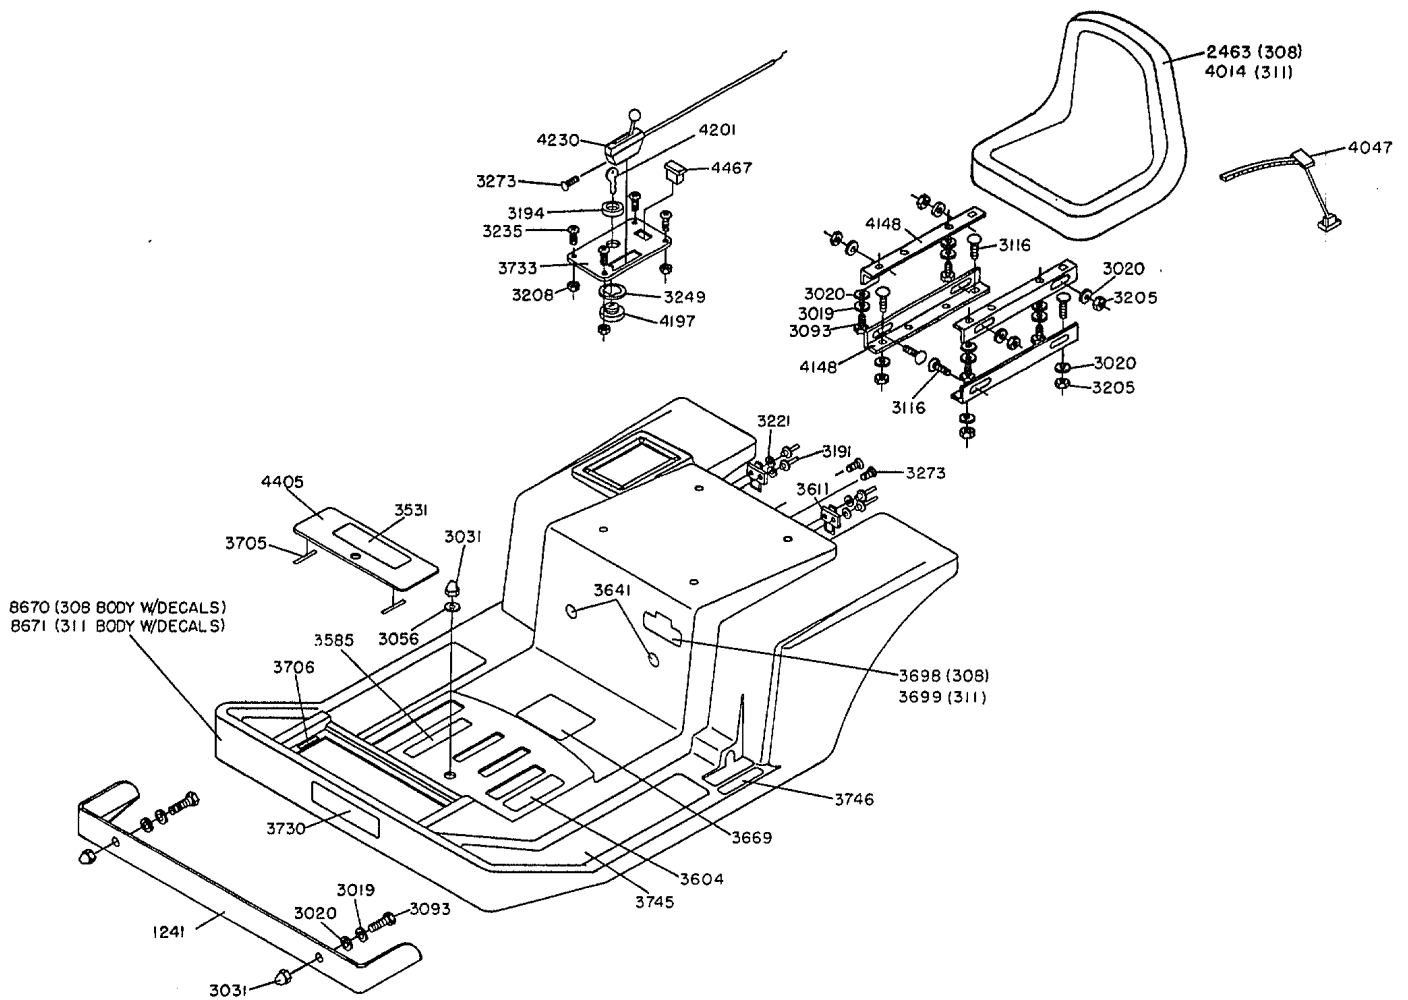

1988 Transaxle Assembly Models ZTR 308/ZTR 311

Part No. 2575

Part No. 2575

1988 Transaxle Assembly Models ZTR 308 / ZTR 311

1988 Chassis Assembly Models ZTR 308 / ZTR 311

Part No. 8681

1988 Body Assembly Models ZTR 308 / ZTR 311

1988 Wiring Assembly Models ZTR 308 / ZTR 311

Part No. 2845

BODY WIRING LOOM - 4484
REAR WIRING LOOM - 4495
WIRING KIT (308-311)-8669
(SEE ASSEMBLY BREAKDOWN)