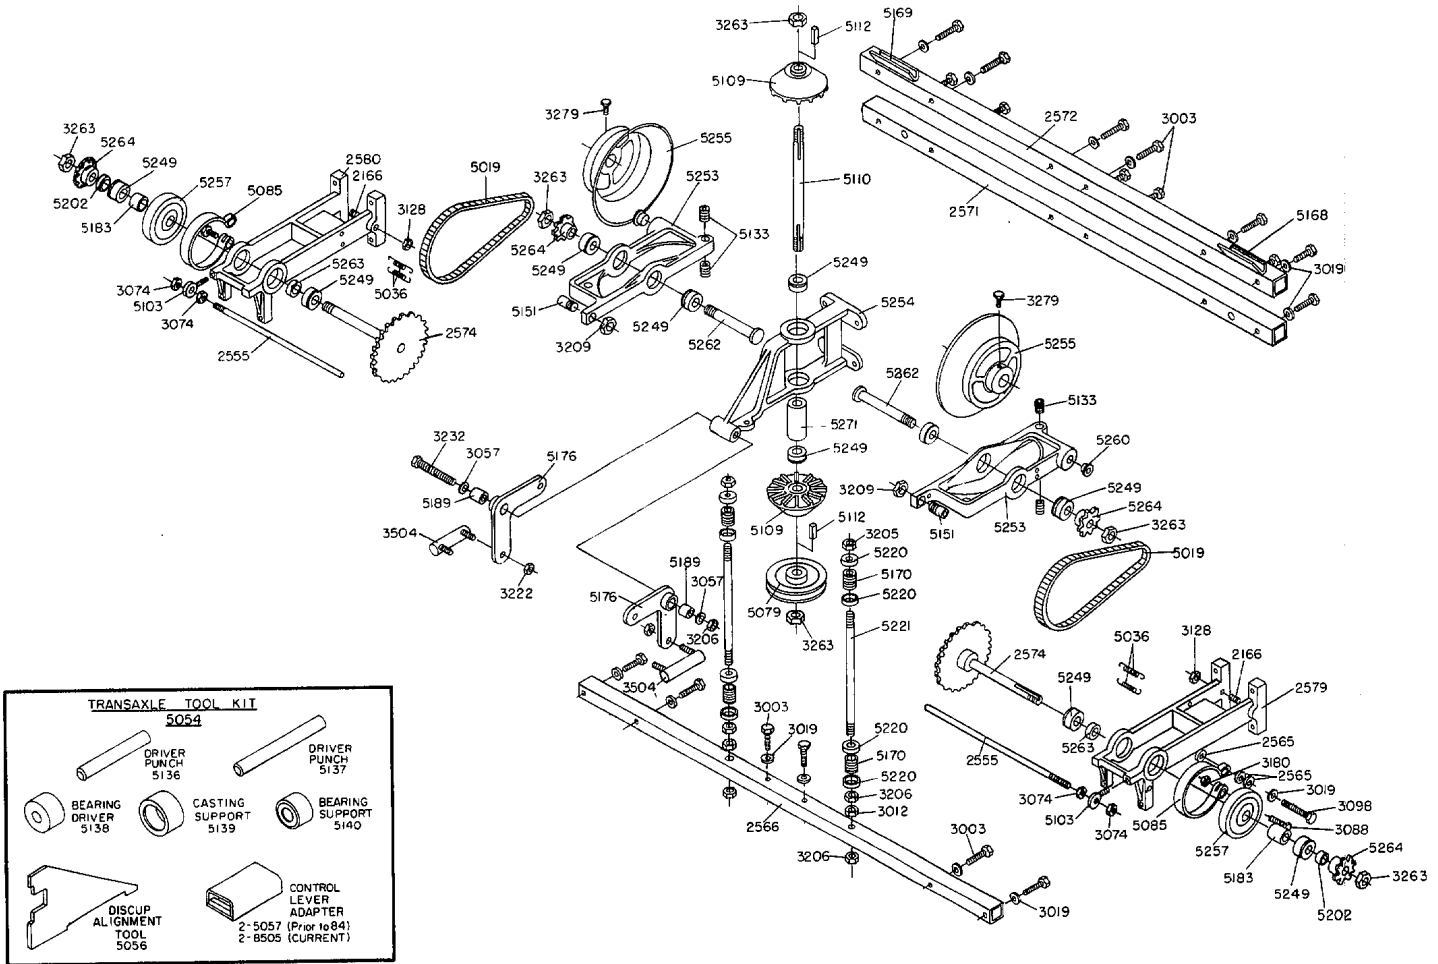

1988 Transaxle Assembly Models ZTR 308/ZTR 311

Part No. 2575

Part No. 2575

1988 Transaxle Assembly Models ZTR 308 / ZTR 311

1988 Chassis Assembly Models ZTR 308 / ZTR 311

Part No. 8681

1988 Body Assembly Models ZTR 308 / ZTR 311

1988 Wiring Assembly Models ZTR 308 / ZTR 311

Part No. 2845

BODY WIRING LOOM - 4484
REAR WIRING LOOM - 4495
WIRING KIT (308-311)-8669
(SEE ASSEMBLY BREAKDOWN)