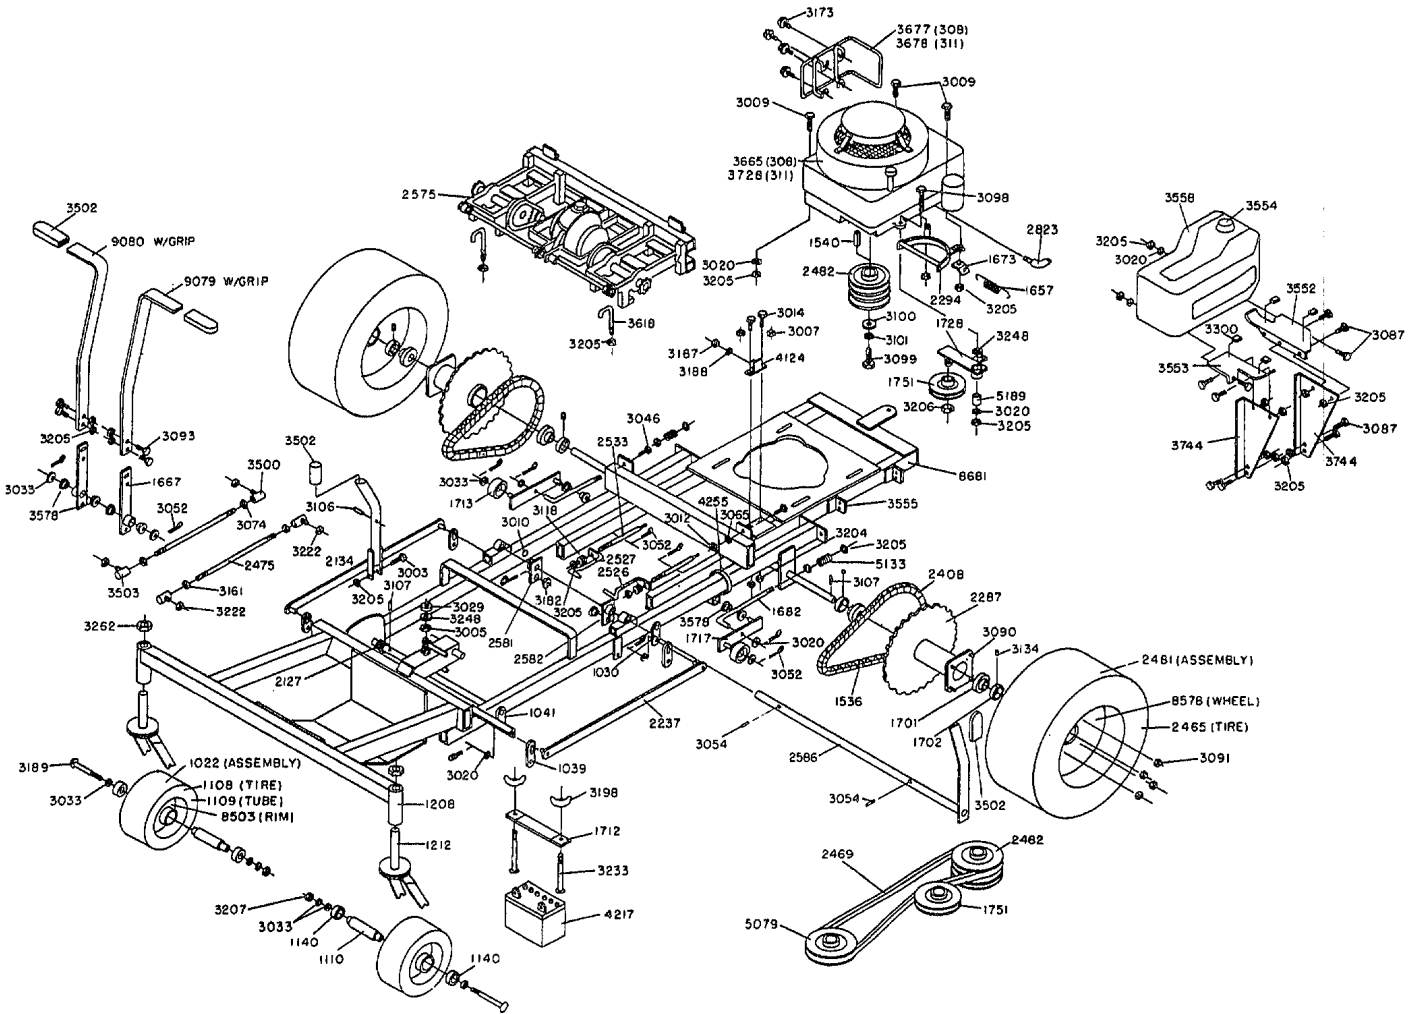

1988 Transaxle Assembly Models ZTR 308/ZTR 311

Part No. 2575

Part No. 2575

1988 Transaxle Assembly Models ZTR 308 / ZTR 311

1988 Chassis Assembly Models ZTR 308 / ZTR 311

Part No. 8681

1988 Body Assembly Models ZTR 308 / ZTR 311

1988 Wiring Assembly Models ZTR 308 / ZTR 311

Part No. 2845

BODY WIRING LOOM - 4484
REAR WIRING LOOM - 4495
WIRING KIT (308-311)-8669
(SEE ASSEMBLY BREAKDOWN)