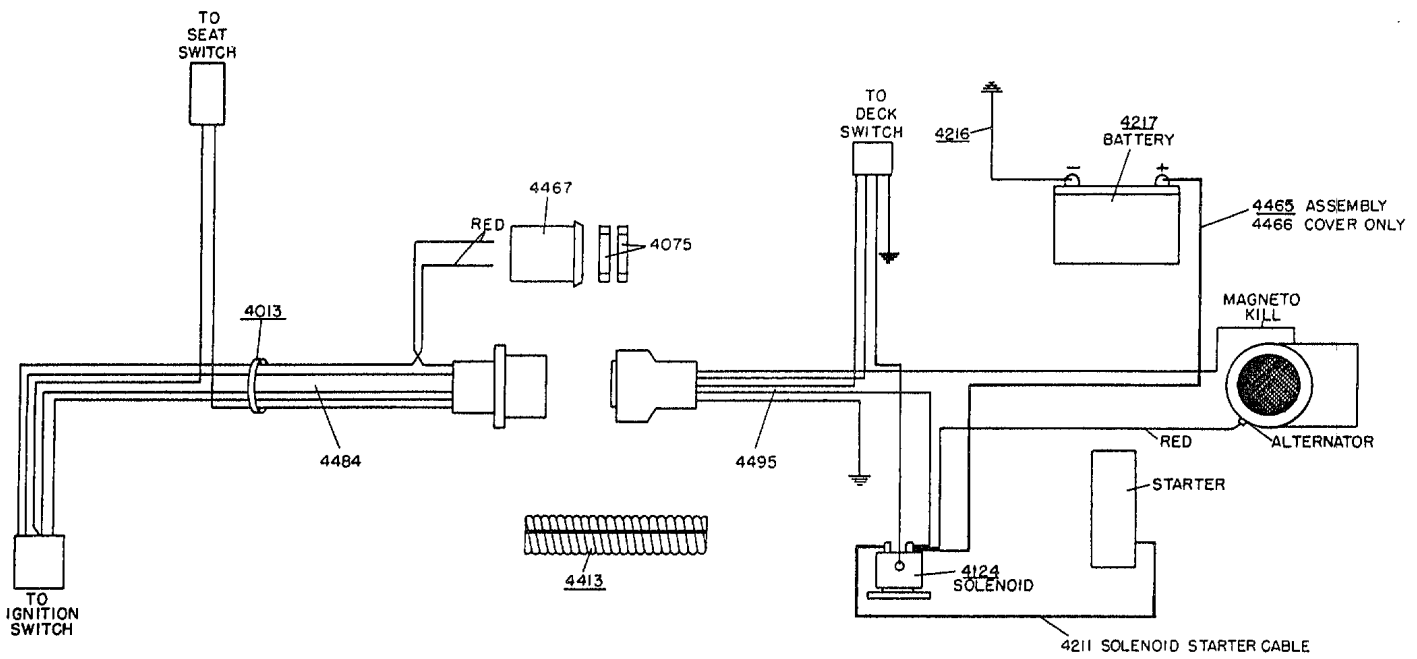

Part No. 1375

1989 Mower Deck Assembly Model ZTR 312

# 1989 Wiring Assembly Model ZTR 312

BODY WIRING LOOM - 4484  
 REAR WIRING LOOM - 4495  
 WIRING KIT (312)-8669  
 (SEE ASSEMBLY BREAKDOWN)