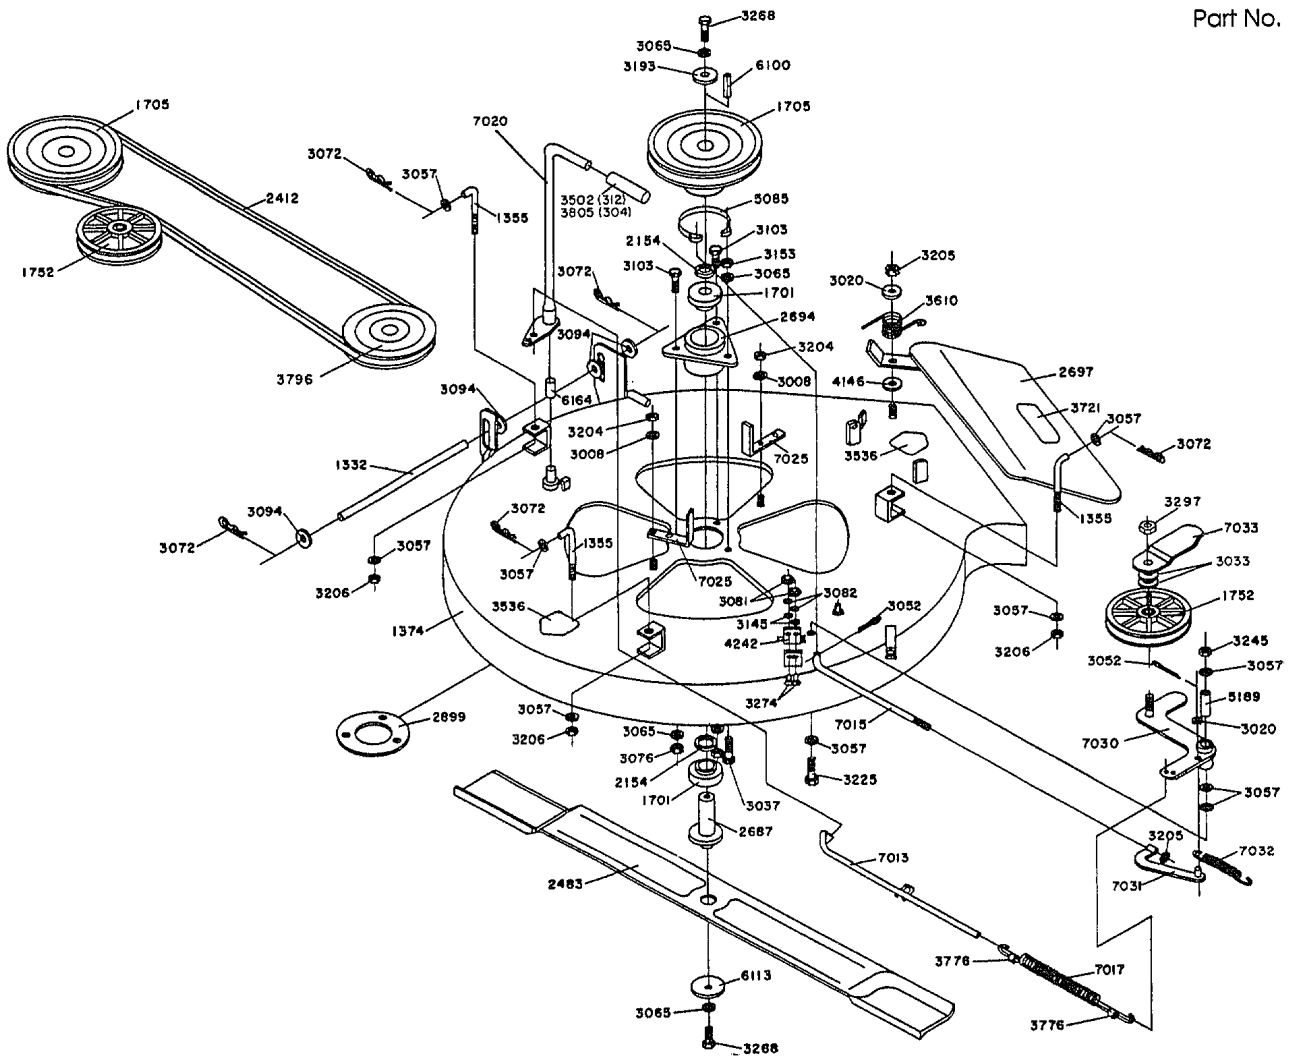

Part No. 1375

1989 Mower Deck Assembly Model ZTR 312

# 1989 Wiring Assembly Model ZTR 312

BODY WIRING LOOM - 4484  
 REAR WIRING LOOM - 4495  
 WIRING KIT (312)-8669  
 (SEE ASSEMBLY BREAKDOWN)