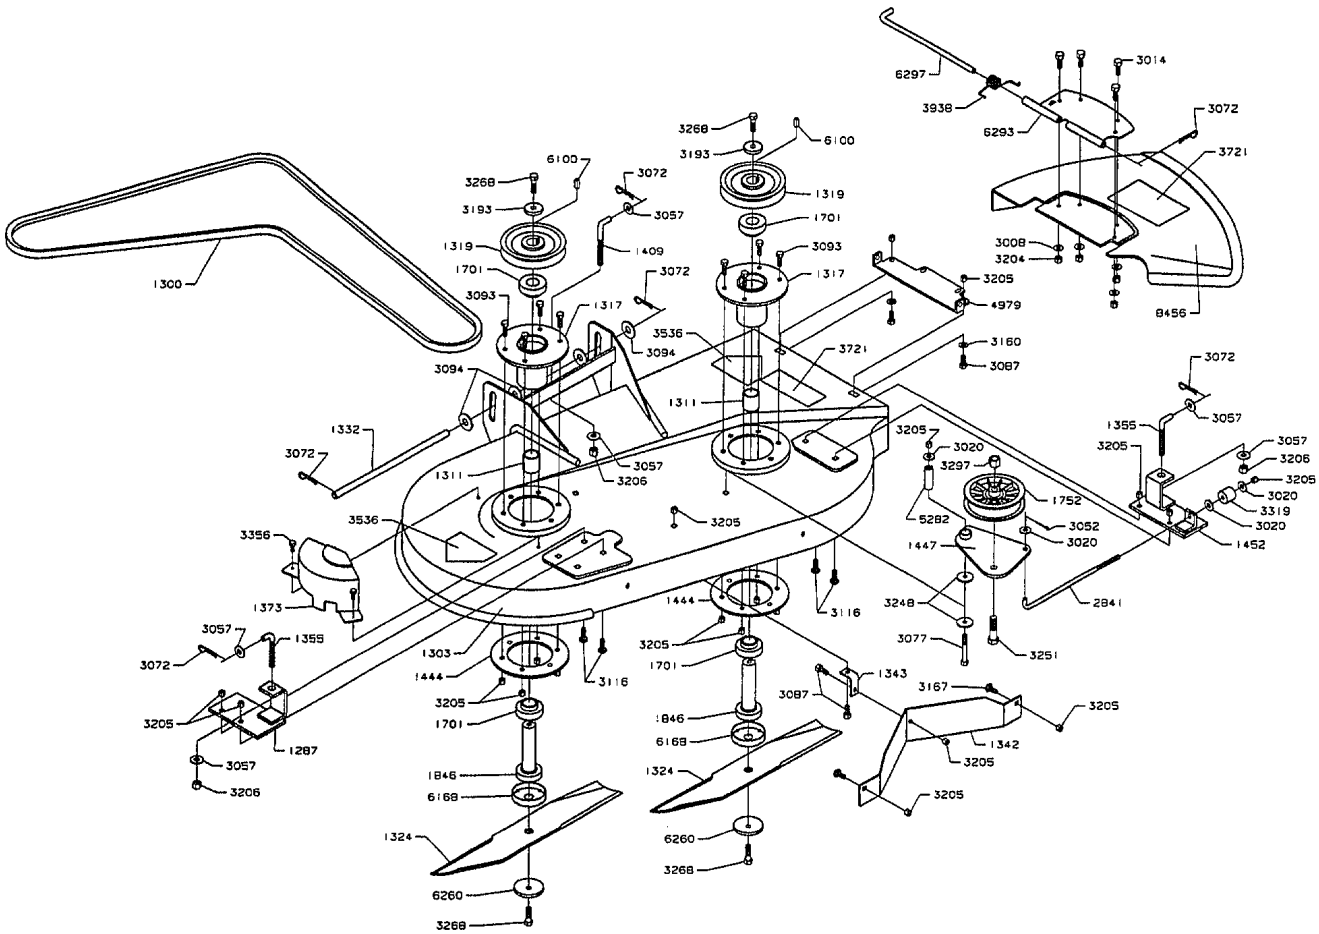

1993 Transaxle Assembly Model ZTR 361

1993 Mower Deck Assembly Model ZTR 361

361 MOWER DECK ASSEMBLY - 1302

1993 Wiring Assembly Model ZTR 361